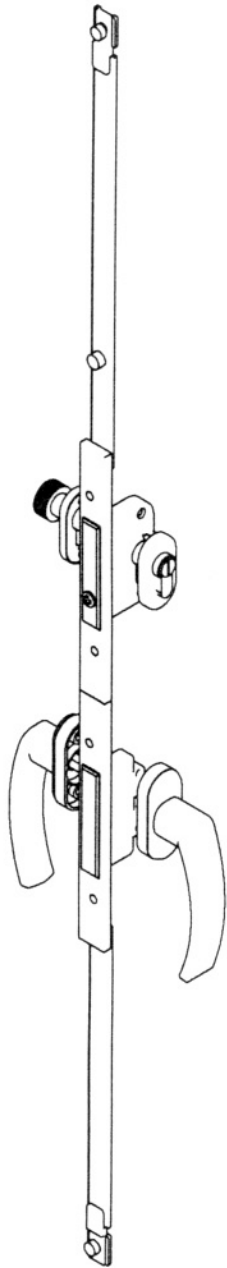

Thermal Windows, Inc.
12805 E 31st Street
Tulsa, Oklahoma 74146
918-663-7580 Fax-627-3049

swing out locking hardware	Created	9/9/2005
	File	sfoassm.idw
Drawn by: Bobby	SHEET 1 OF 1