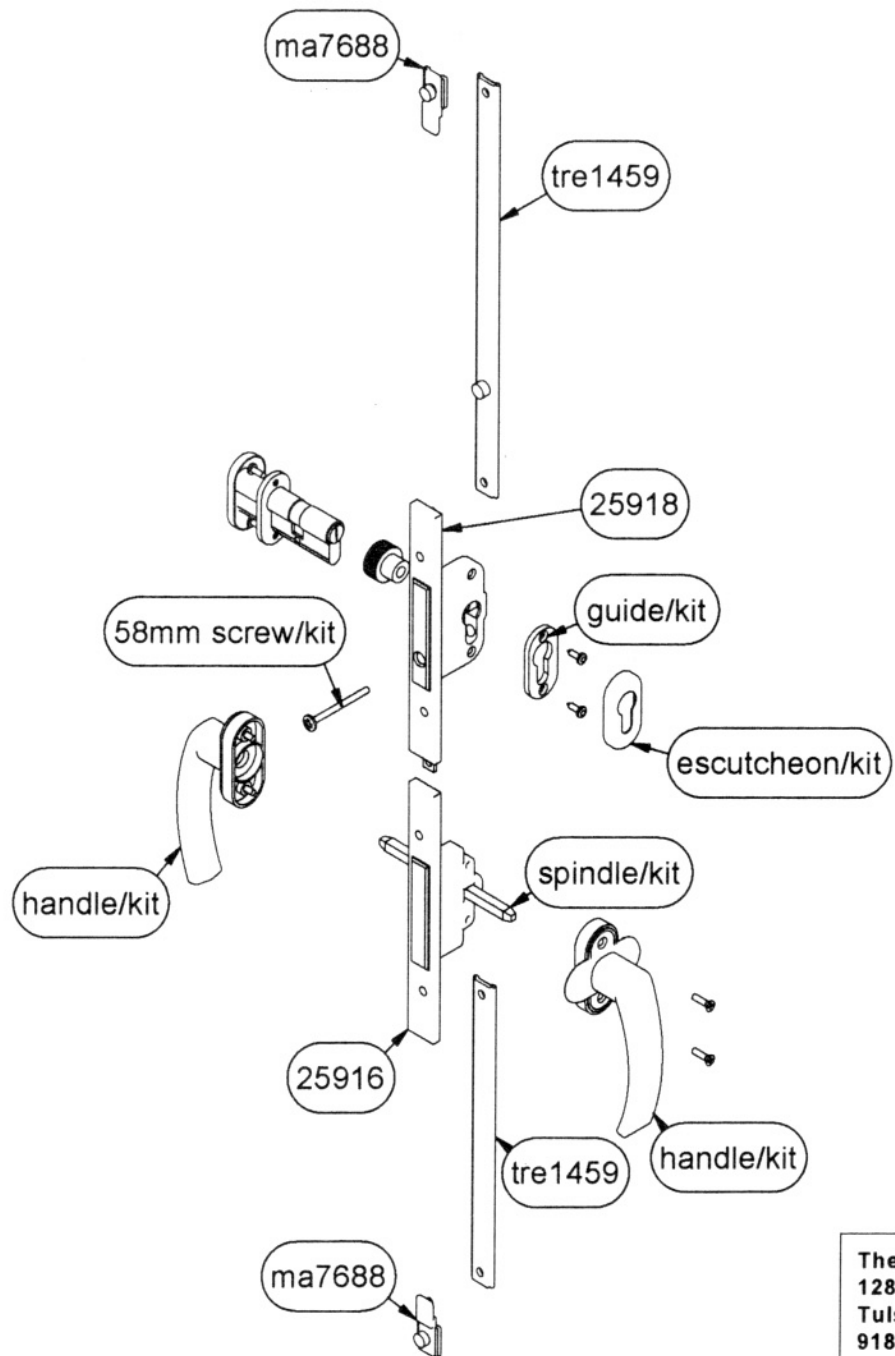

Thermal Windows, Inc.
12805 E 31st Street
Tulsa, Oklahoma 74146
918-663-7580 Fax-627-3049

swing out locking hardware	Created	9/9/2005
	File	sfoassm.idw
Drawn by: Bobby	SHEET 1 OF 1