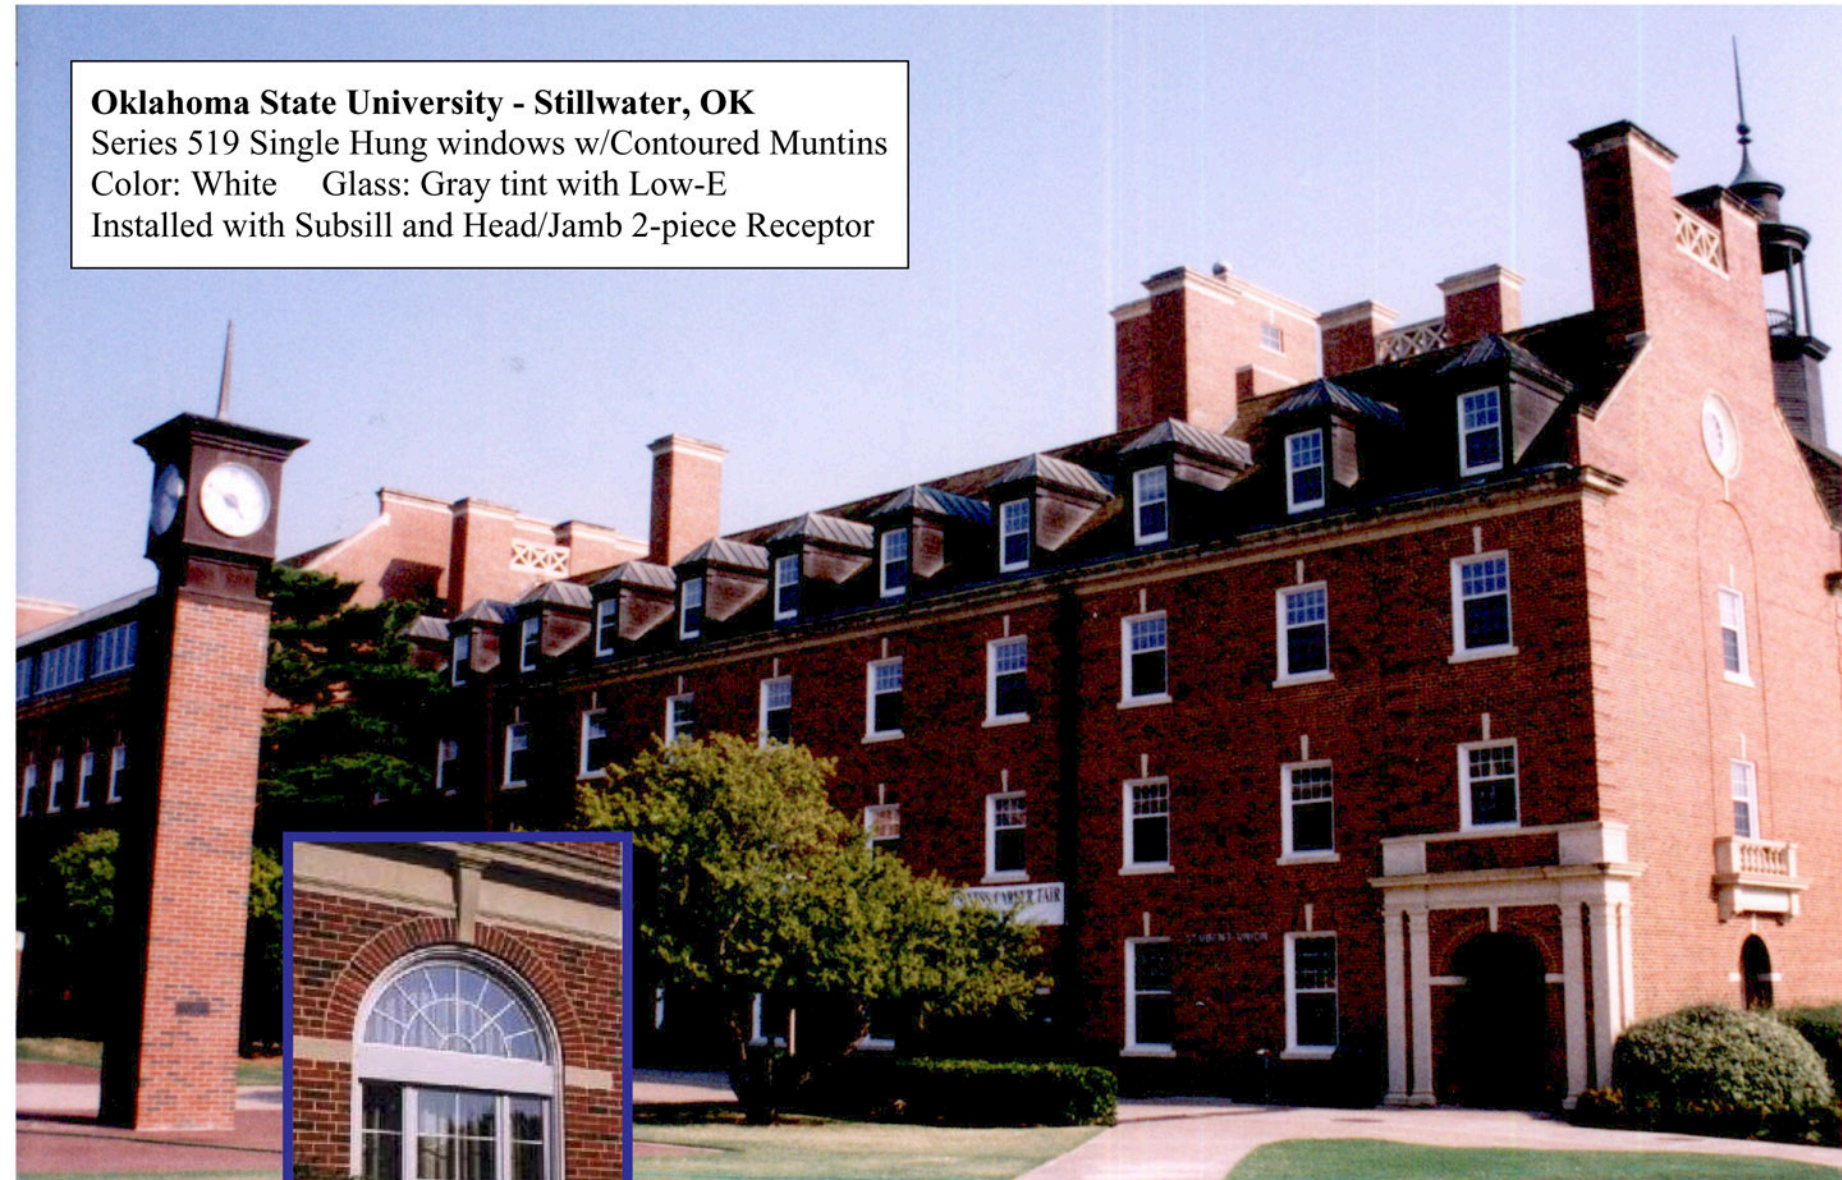

Oklahoma State University - Stillwater, OK

Series 519 Single Hung windows w/Contoured Muntins

Color: White Glass: Gray tint with Low-E

Installed with Subsill and Head/Jamb 2-piece Receptor

12805 E. 31st St.
Tulsa, OK 74146
(800) 259-7580
Fax: (918) 665-2197
www.thermalwindows.com