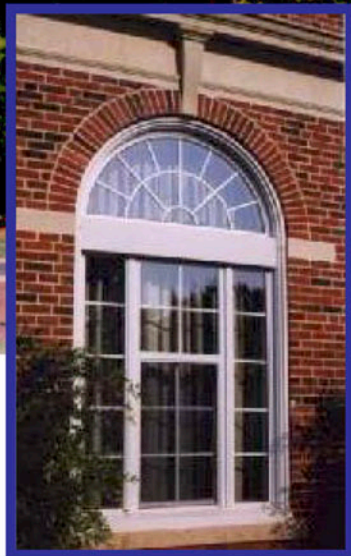

Oklahoma State University - Stillwater, OK

Series 519 Single Hung windows w/Contoured Muntins

Color: White Glass: Gray tint with Low-E

Installed with Subsill and Head/Jamb 2-piece Receptor

12805 E. 31st St.
Tulsa, OK 74146
(800) 259-7580
Fax: (918) 665-2197
www.thermalwindows.com