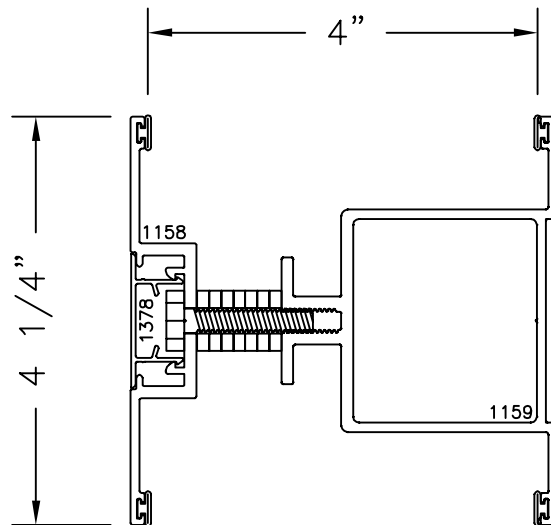

PARTITION MULLIONS

Product Details (Scale: Half Size)

2 5/8" PARTITION
COMPRESSION MULL

3 1/4" PARTITION
COMPRESSION MULL

4" PARTITION
COMPRESSION MULL