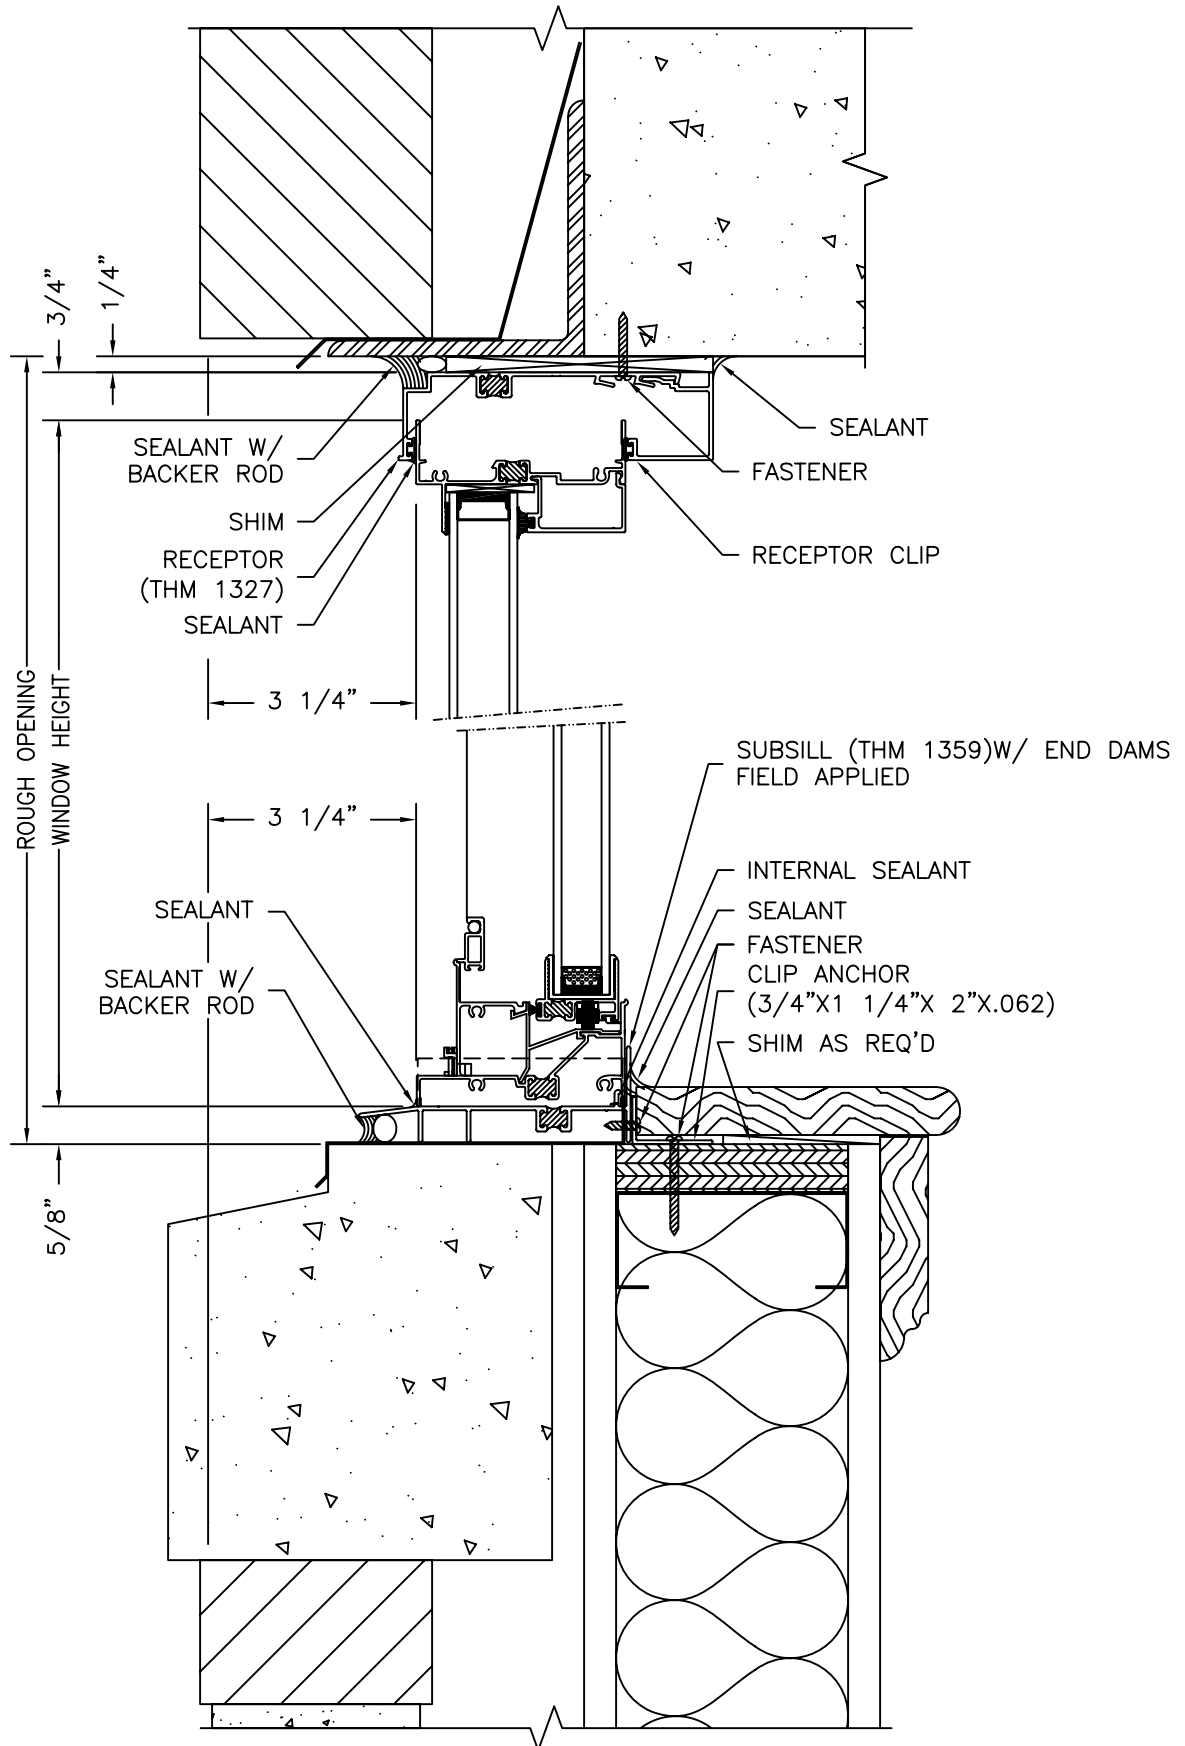

Sample Installation Detail – w/Gothic Panning & Snap Trim

Scale: 5/16" = 1"

Sample Installation Detail – w/Deep Receptor & Starter Sill

Scale: 5/16" = 1"

Sample Installation Detail – Basic Installation

Scale: 5/16" = 1"