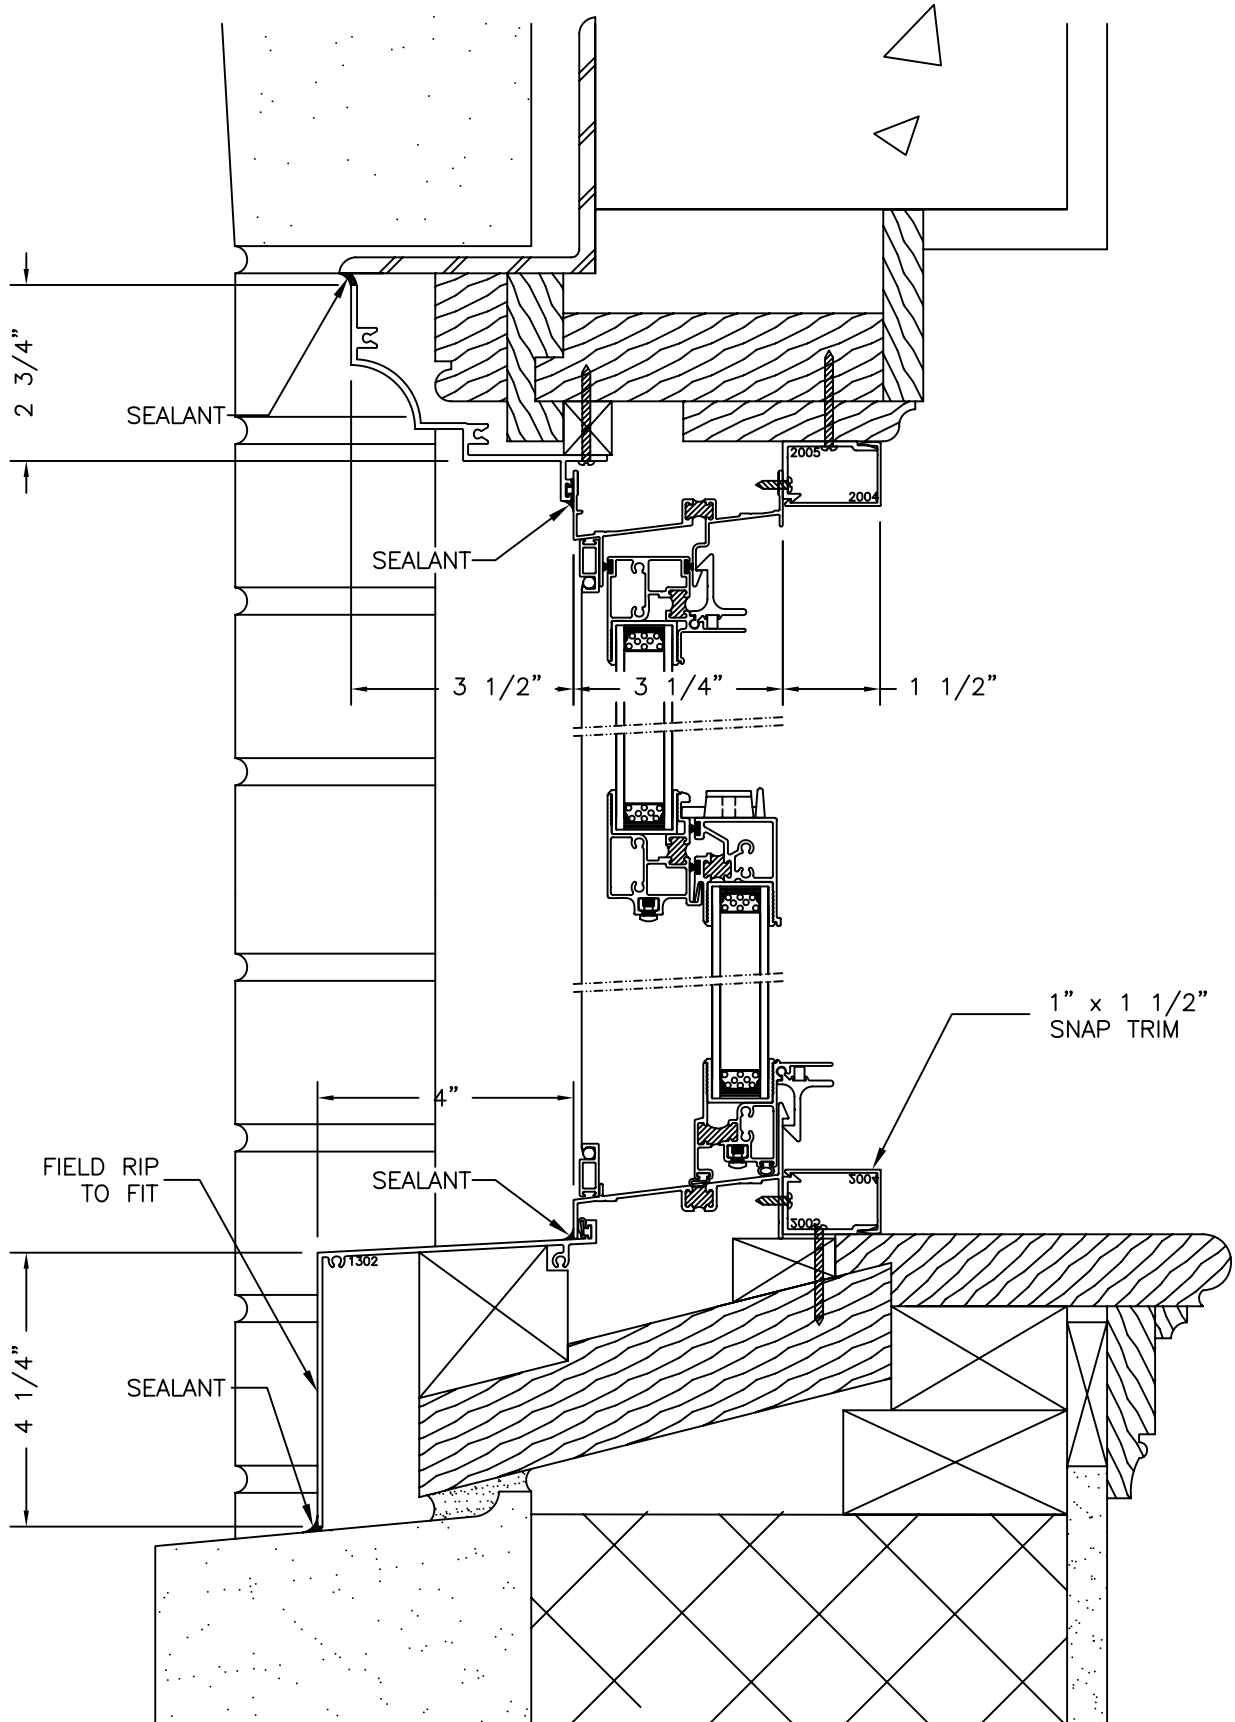

Sample Installation Detail – w/Gothic Panning & Snap Trim

Scale: 5/16" = 1"

Sample Installation Detail – w/Deep Receptor & Starter Sill

Scale: 5/16" = 1"

Sample Installation Detail – Basic Installation

Scale: 5/16" = 1"