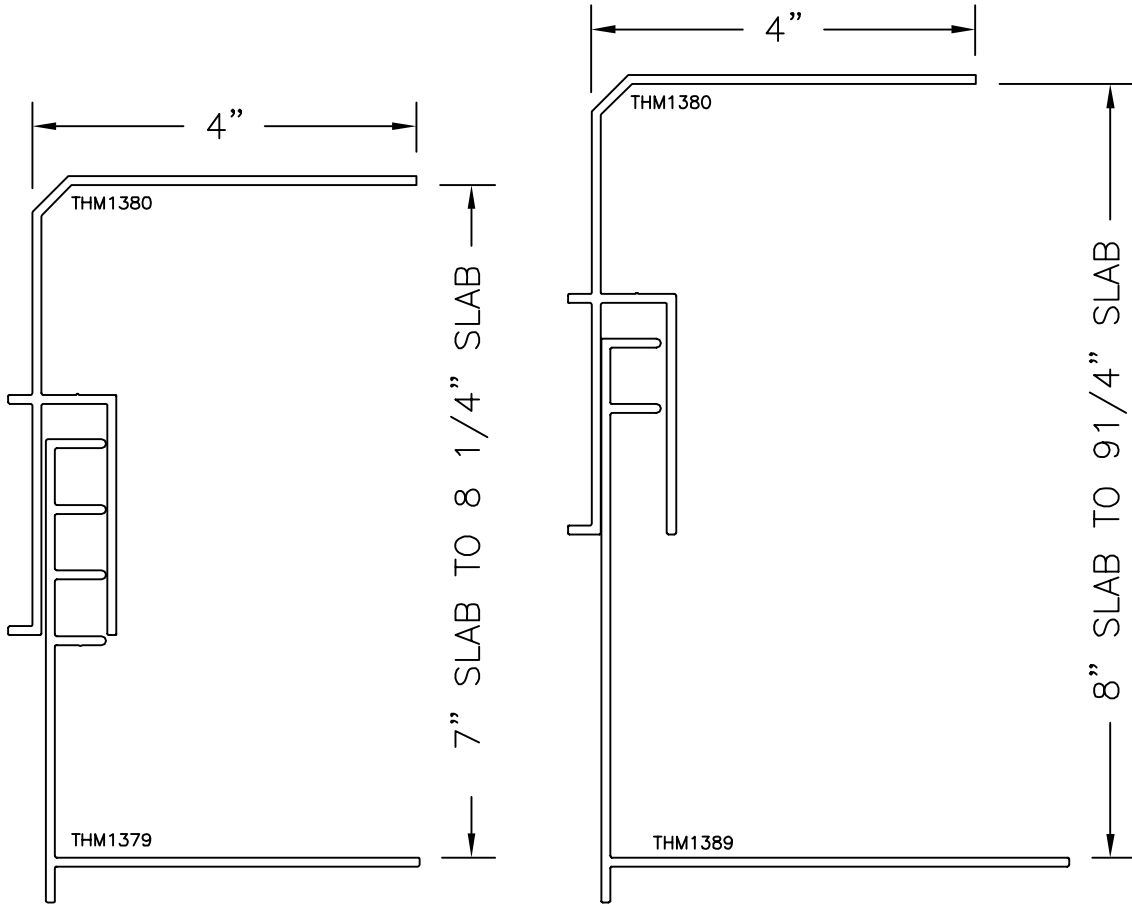

SLAB COVERS

Product Details (Scale: Half Size)

Installation Detail – SLAB COVERS

Product Details (Scale: Half Size)

SLAB END CAP & INSTALLATION DETAIL

Product Details (Scale: Half Size)