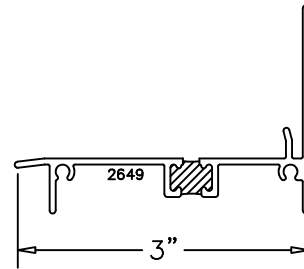

# STARTER SILLS & ANCHOR CLIPS

Product Details (Scale: Half Size)

STARTER SILL THM 1359

STARTER SILL THM 2099

STARTER SILL THM 1349

STARTER SILL THM 2089

STARTER SILL THM 1357

STARTER SILL THM 2649

STARTER SILL STRAP ANCHOR  
THM 1354 (FOR 1349/2089)

STARTER SILL STRAP ANCHOR  
THM 1358 (for 1359/1357/2099)

SLIDER SILL STRAP ANCHOR

FIXED STRAP ANCHOR  
THM 1313