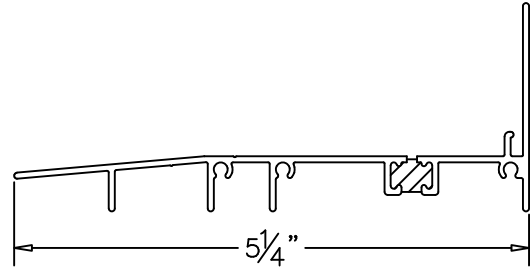

# STARTER SILLS & ANCHOR CLIPS

Product Details (Scale: Half Size)

STARTER SILL THM 1359

STARTER SILL THM 2099

STARTER SILL THM 1349

STARTER SILL THM 2089

STARTER SILL THM 1357

STARTER SILL THM 2649

STARTER SILL STRAP ANCHOR  
THM 1354 (FOR 1349/2089)

STARTER SILL STRAP ANCHOR  
THM 1358 (for 1359/1357/2099)

SLIDER SILL STRAP ANCHOR

FIXED STRAP ANCHOR  
THM 1313