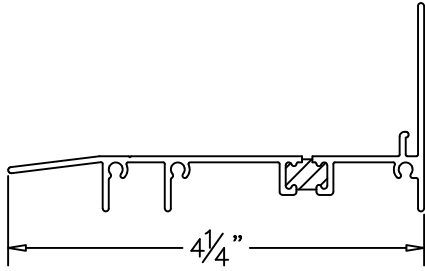

# STARTER SILLS & ANCHOR CLIPS

Product Details (Scale: Half Size)

STARTER SILL THM 1359

STARTER SILL THM 2099

STARTER SILL THM 1349

STARTER SILL THM 2089

STARTER SILL THM 1357

STARTER SILL THM 2649

STARTER SILL STRAP ANCHOR  
THM 1354 (FOR 1349/2089)

STARTER SILL STRAP ANCHOR  
THM 1358 (for 1359/1357/2099)

SLIDER SILL STRAP ANCHOR

FIXED STRAP ANCHOR  
THM 1313