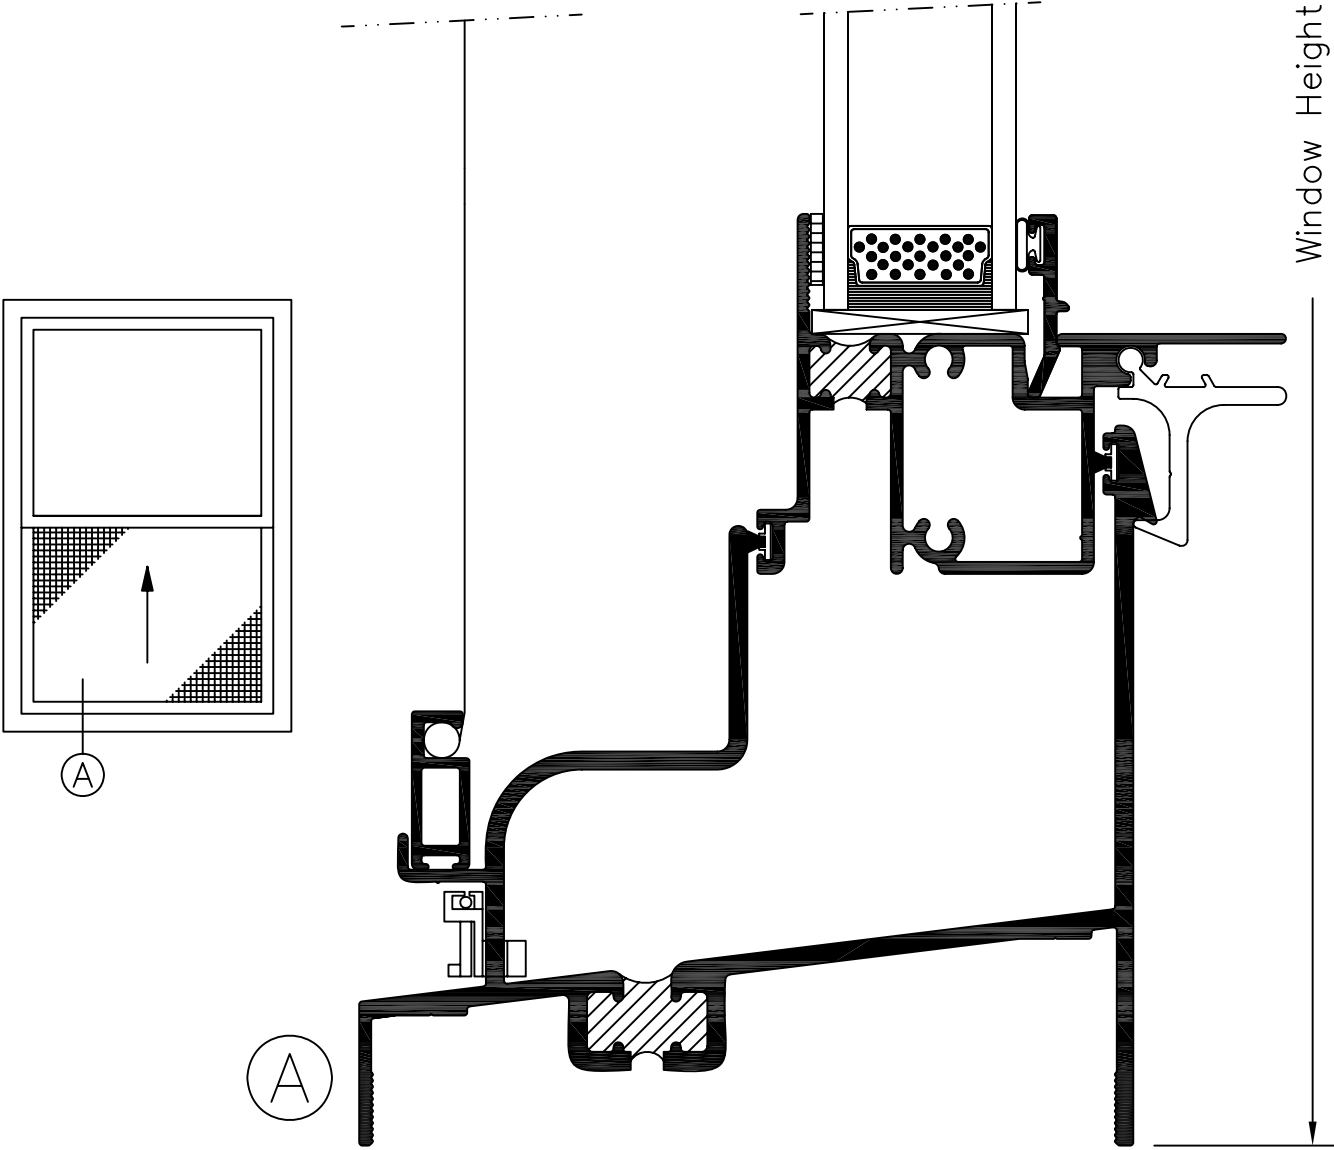

# SERIES 4100 4" SINGLE HUNG (AW75)

Product Details (Scale: Full size)