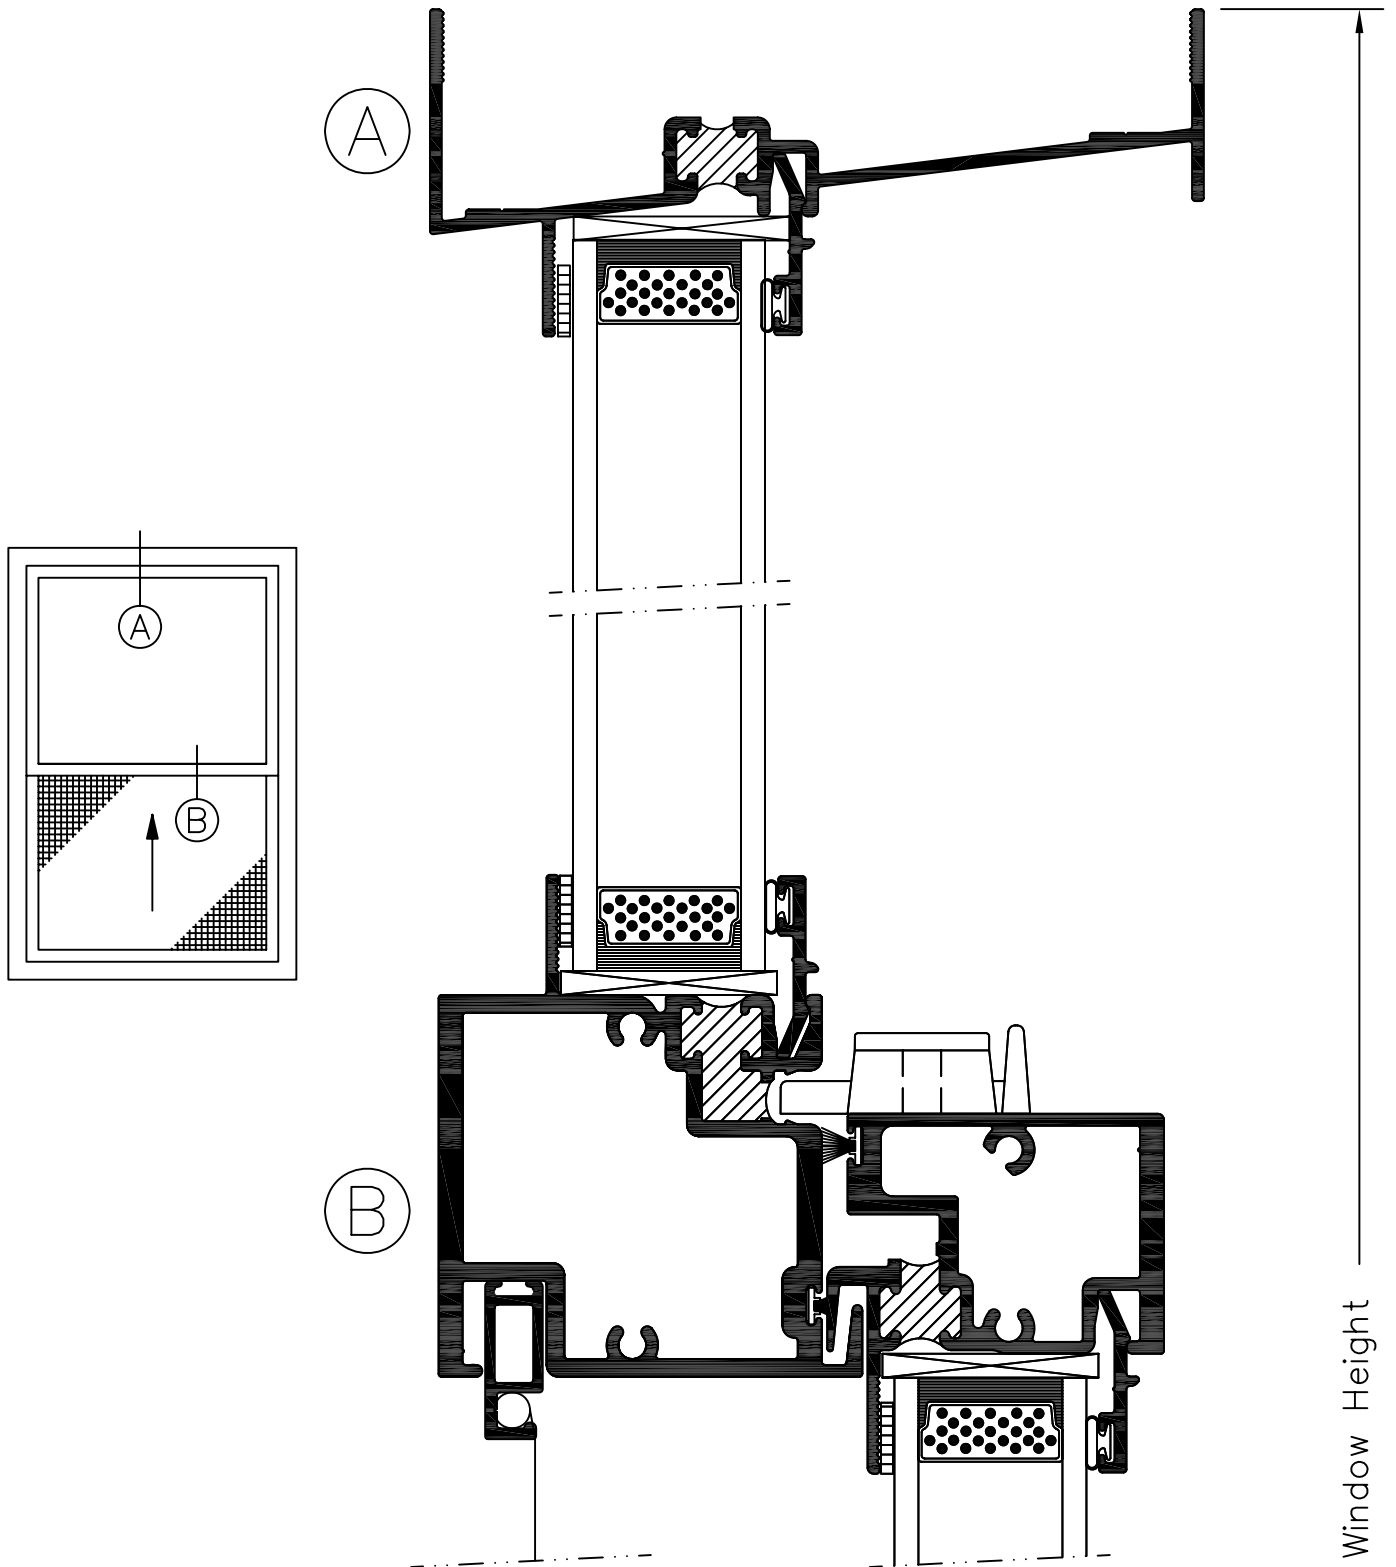

# SERIES 4100 4" SINGLE HUNG (AW75)

Product Details (Scale: Full size)