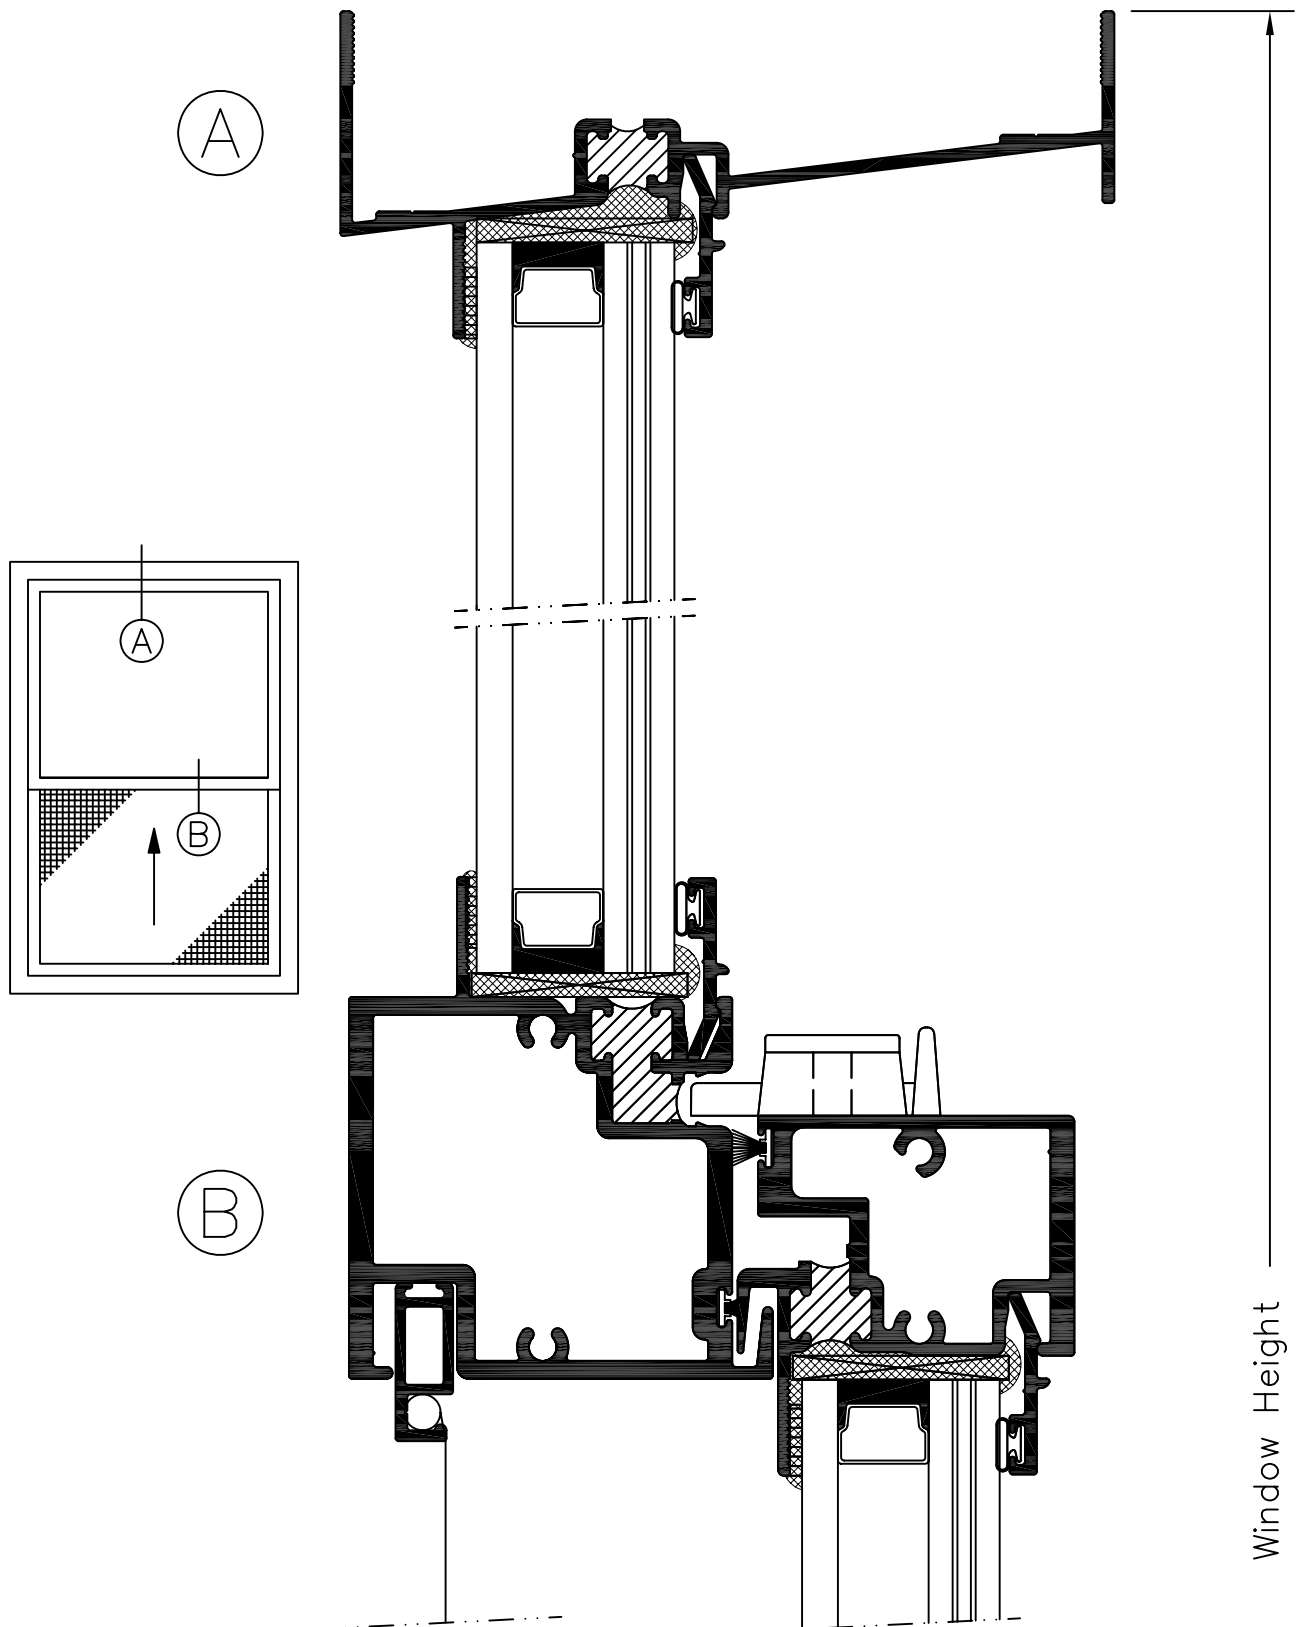

SERIES 4100HD 4" SINGLE HUNG (AW75 / IMPACT)

Product Details (Scale: Full size)

SERIES 4100HD 4" SINGLE HUNG (AW75 / IMPACT)

Product Details (Scale: Full size)

SERIES 4100HD 4" SINGLE HUNG (AW75 / IMPACT)

Product Details (Scale: Full size)