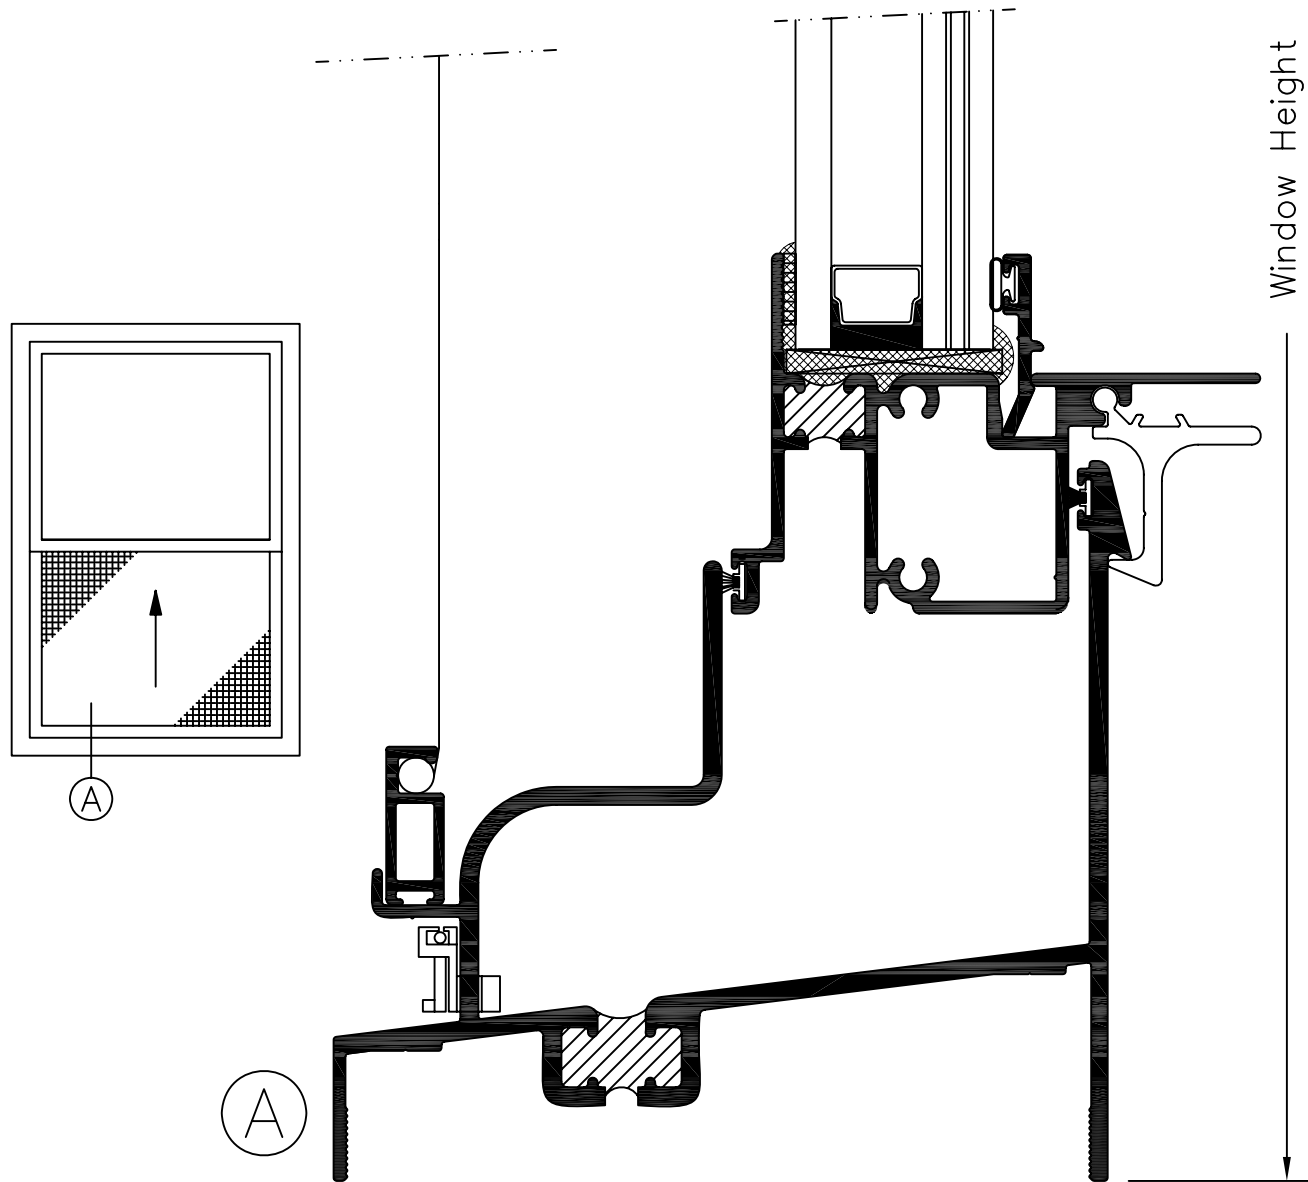

SERIES 4100HD 4" SINGLE HUNG (AW75 / IMPACT)

Product Details (Scale: Full size)

SERIES 4100HD 4" SINGLE HUNG (AW75 / IMPACT)

Product Details (Scale: Full size)

SERIES 4100HD 4" SINGLE HUNG (AW75 / IMPACT)

Product Details (Scale: Full size)