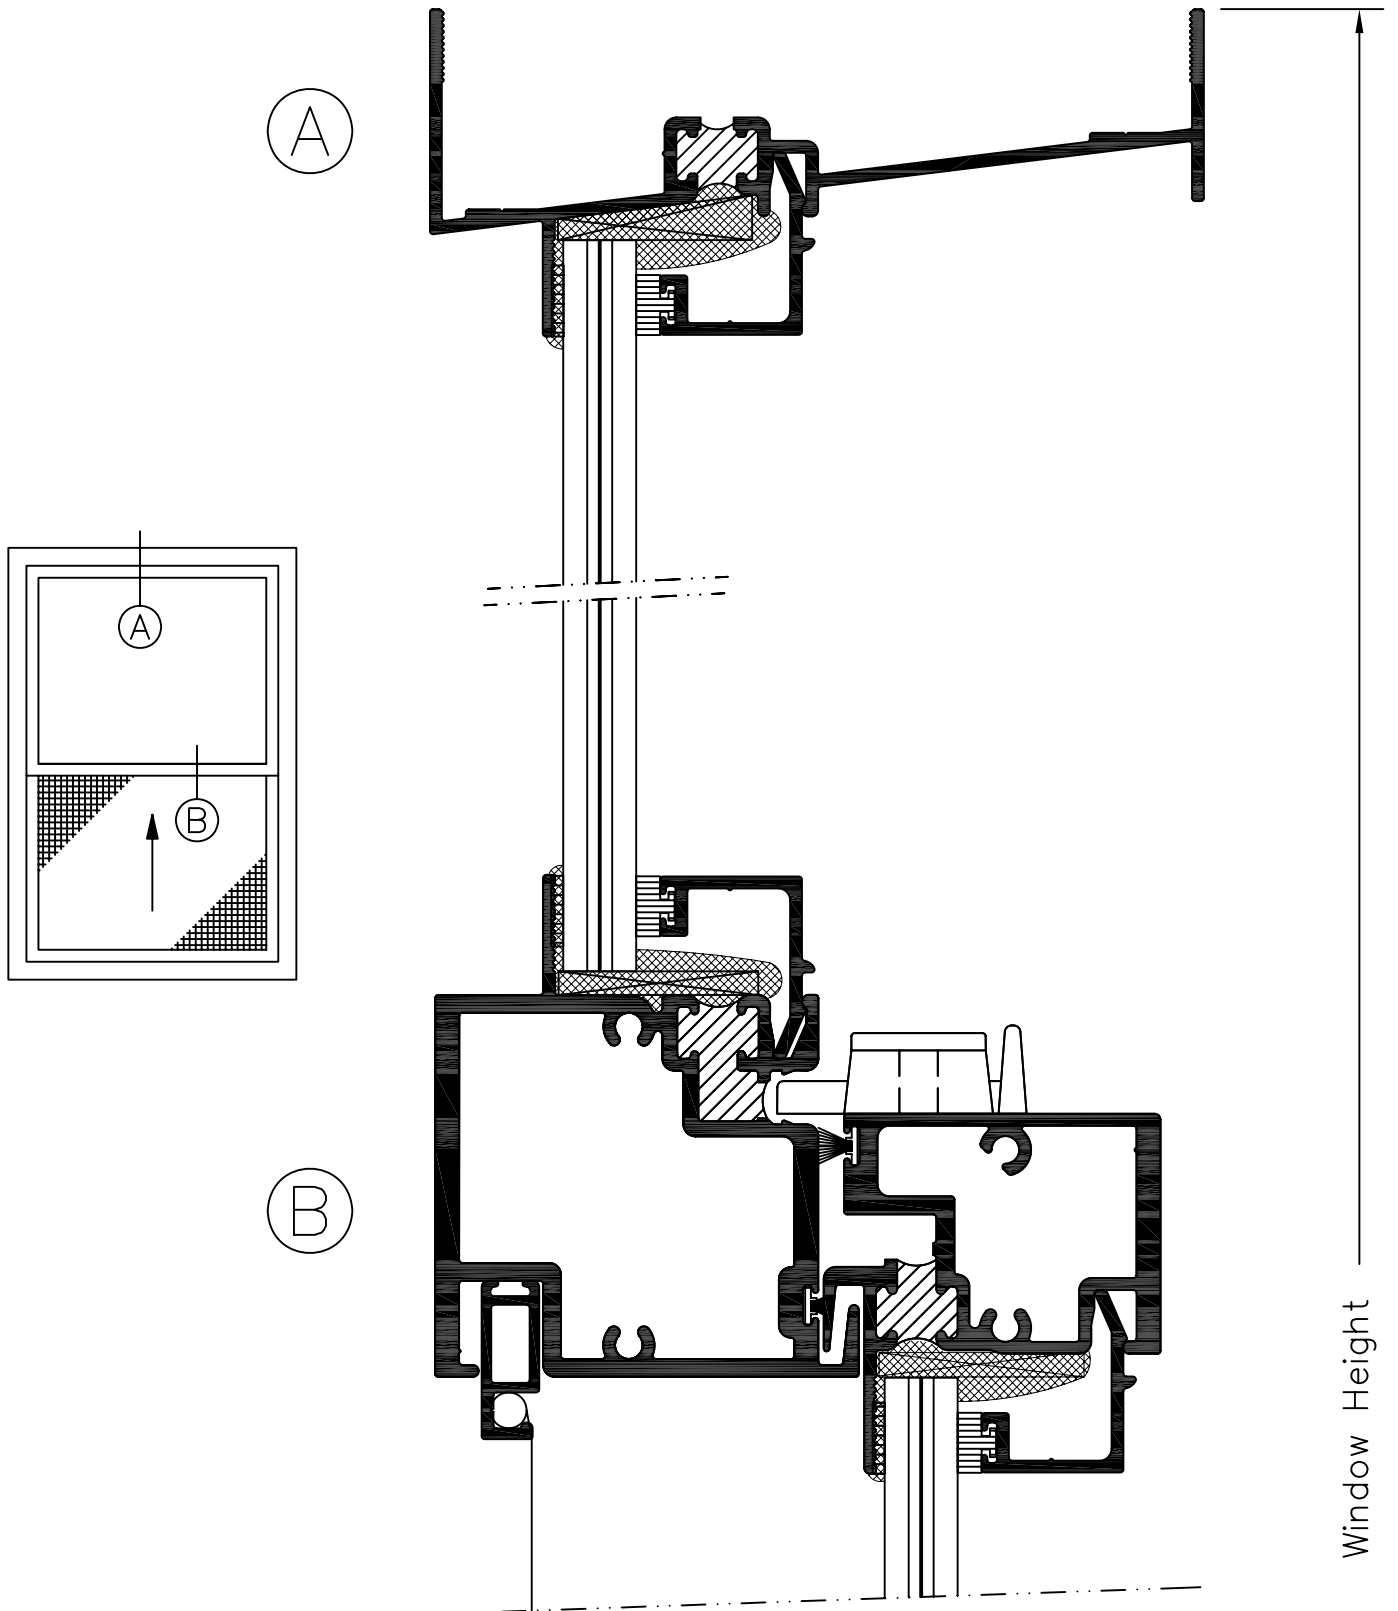

# SERIES 4100HS 4" SINGLE HUNG (AW75 / IMPACT)

Product Details (Scale: Full size)