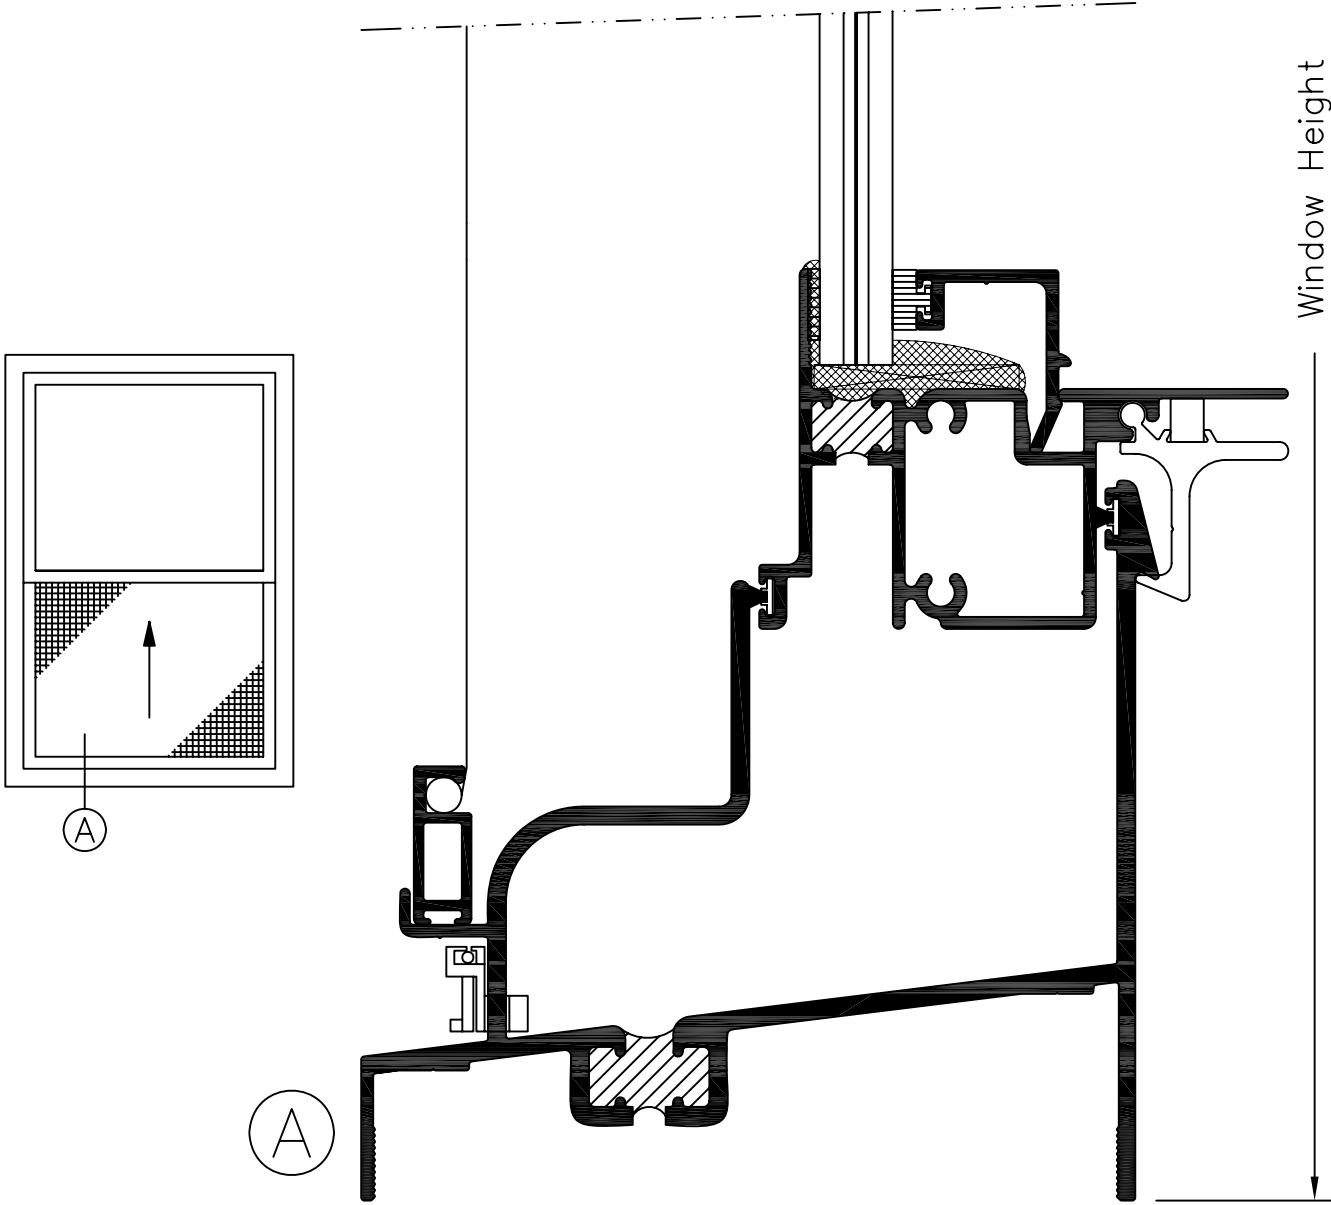

# SERIES 4100HS 4" SINGLE HUNG (AW75 / IMPACT)

Product Details (Scale: Full size)