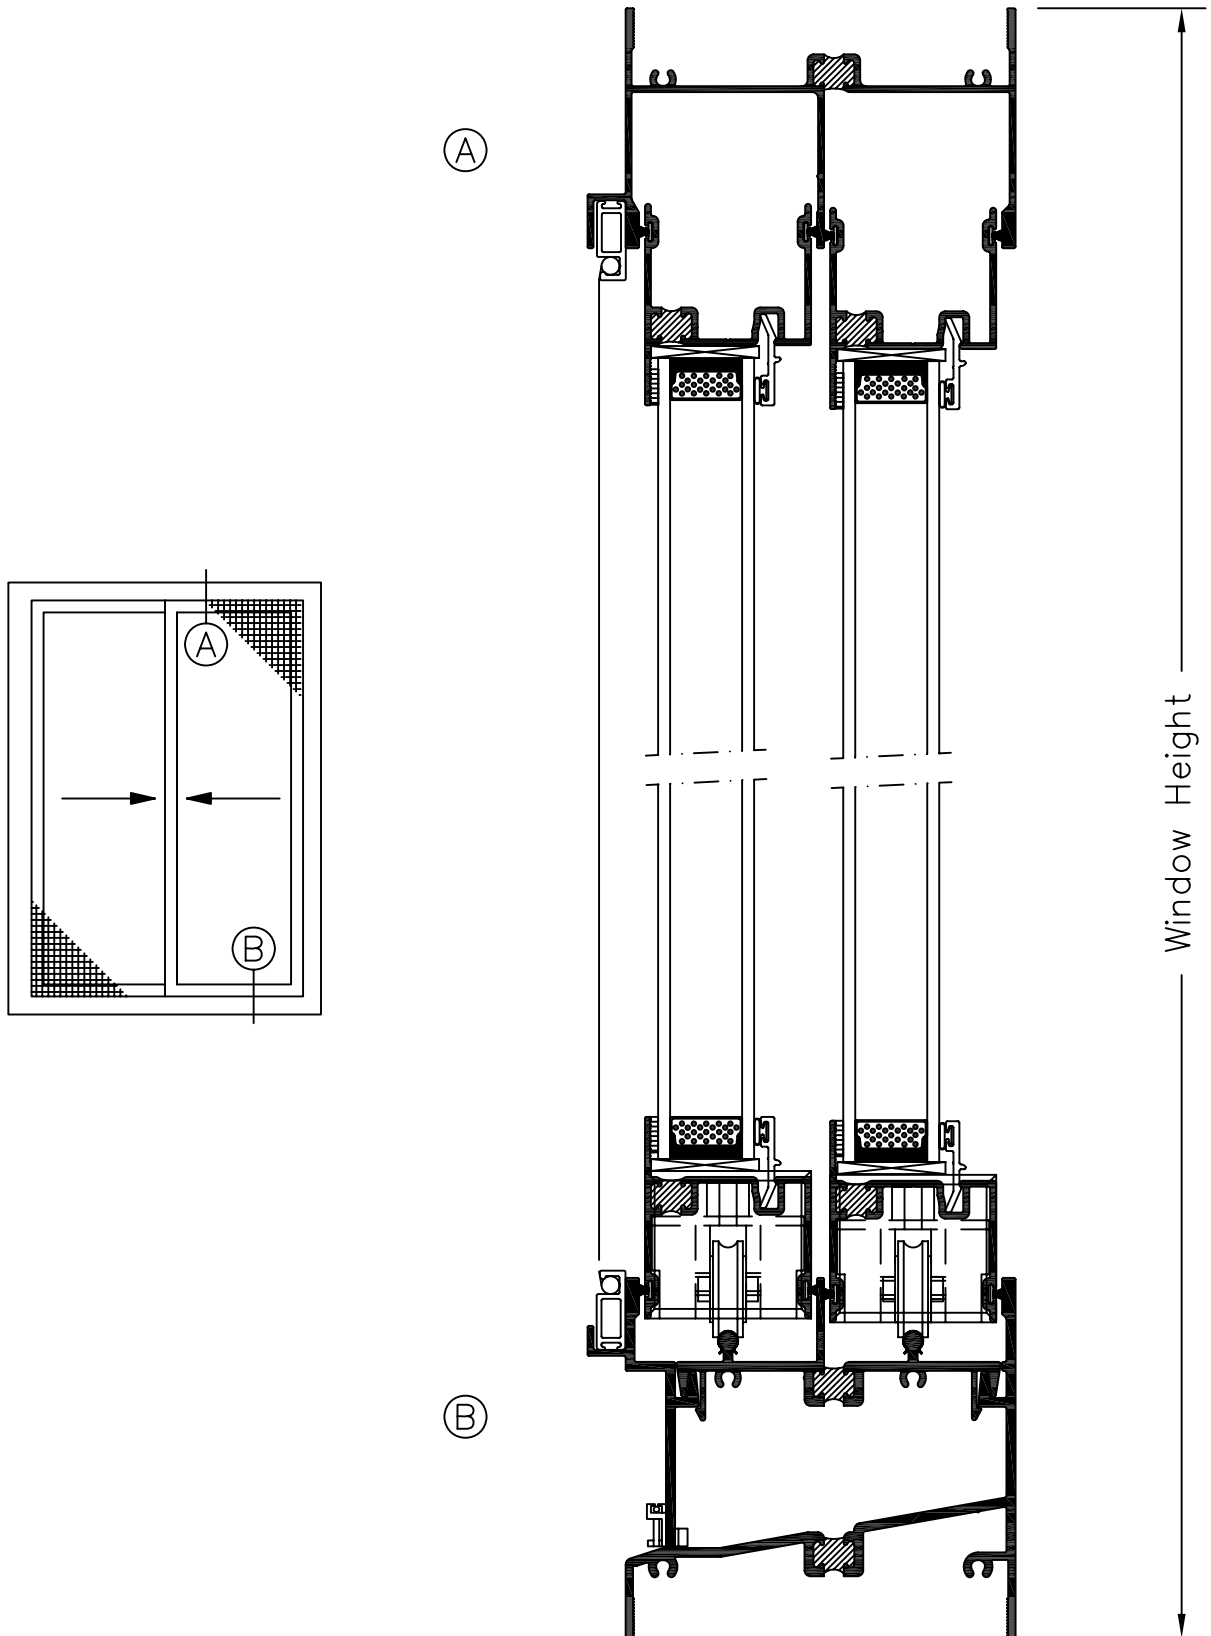

SERIES 4125 4" HORIZONTAL ROLLING (AW60)

Product Details (Scale: Half size)

SERIES 4125 4" HORIZONTAL ROLLING (AW60)

Product Details (Scale: Half size)