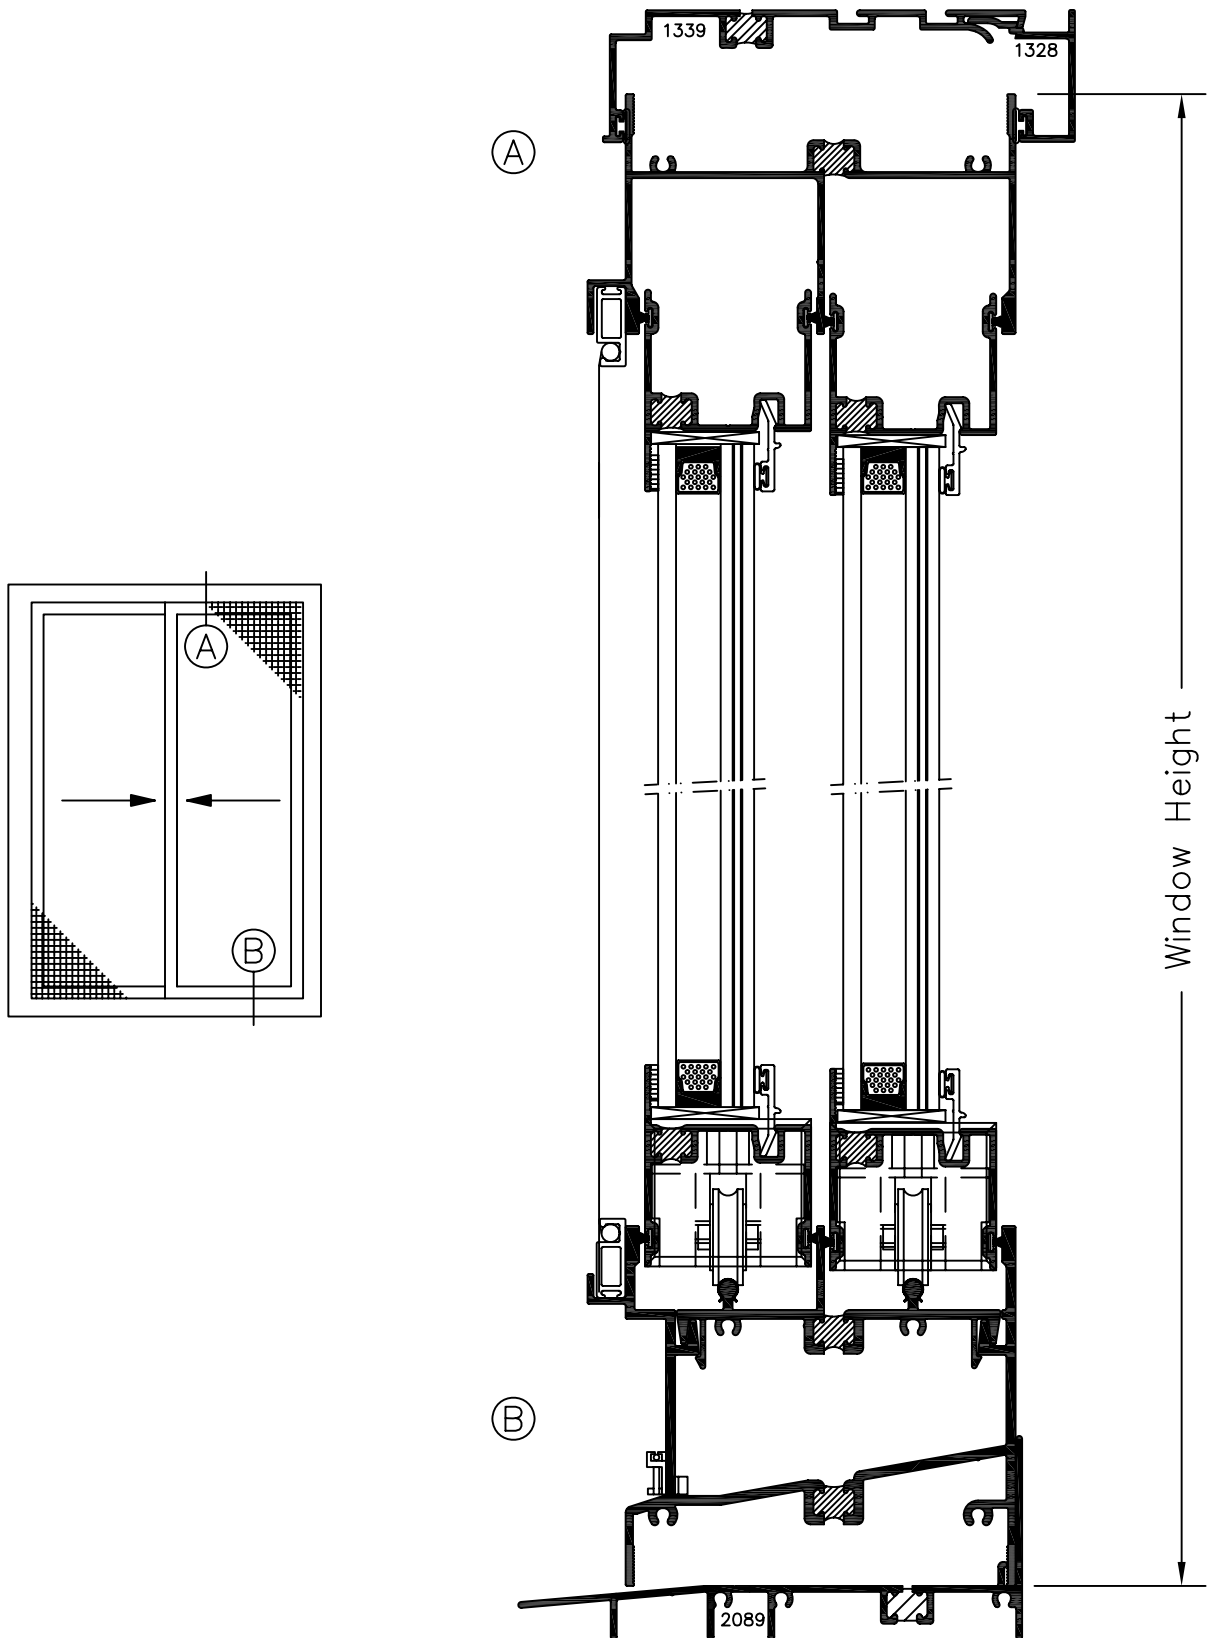

SERIES 4125HD 4" HORIZONTAL ROLLING (AW60 / IMPACT)

Product Details (Scale: Half size)

SERIES 4125HD 4" HORIZONTAL ROLLING (AW60 / IMPACT)

Product Details (Scale: Half size)