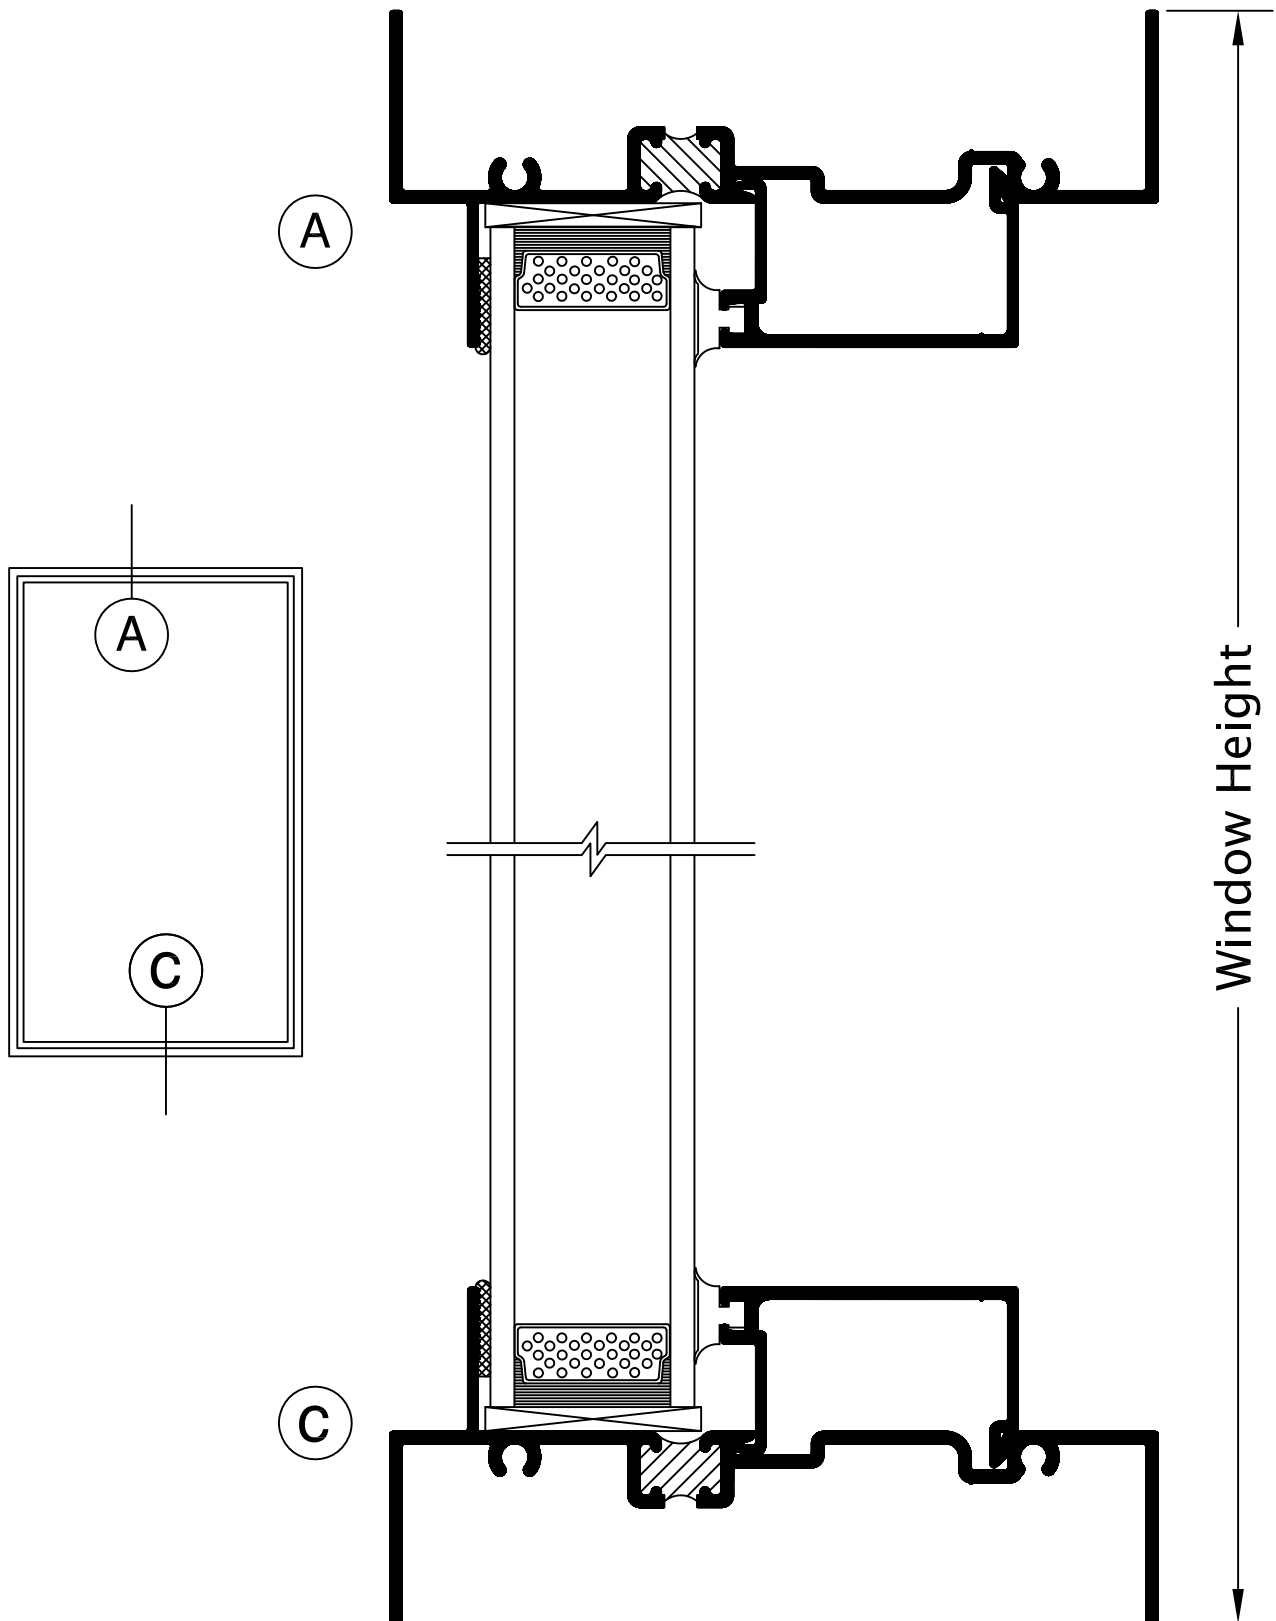

# SERIES 4150 4" FIXED WINDOW (AW80)

Product Details (Scale: Full size)