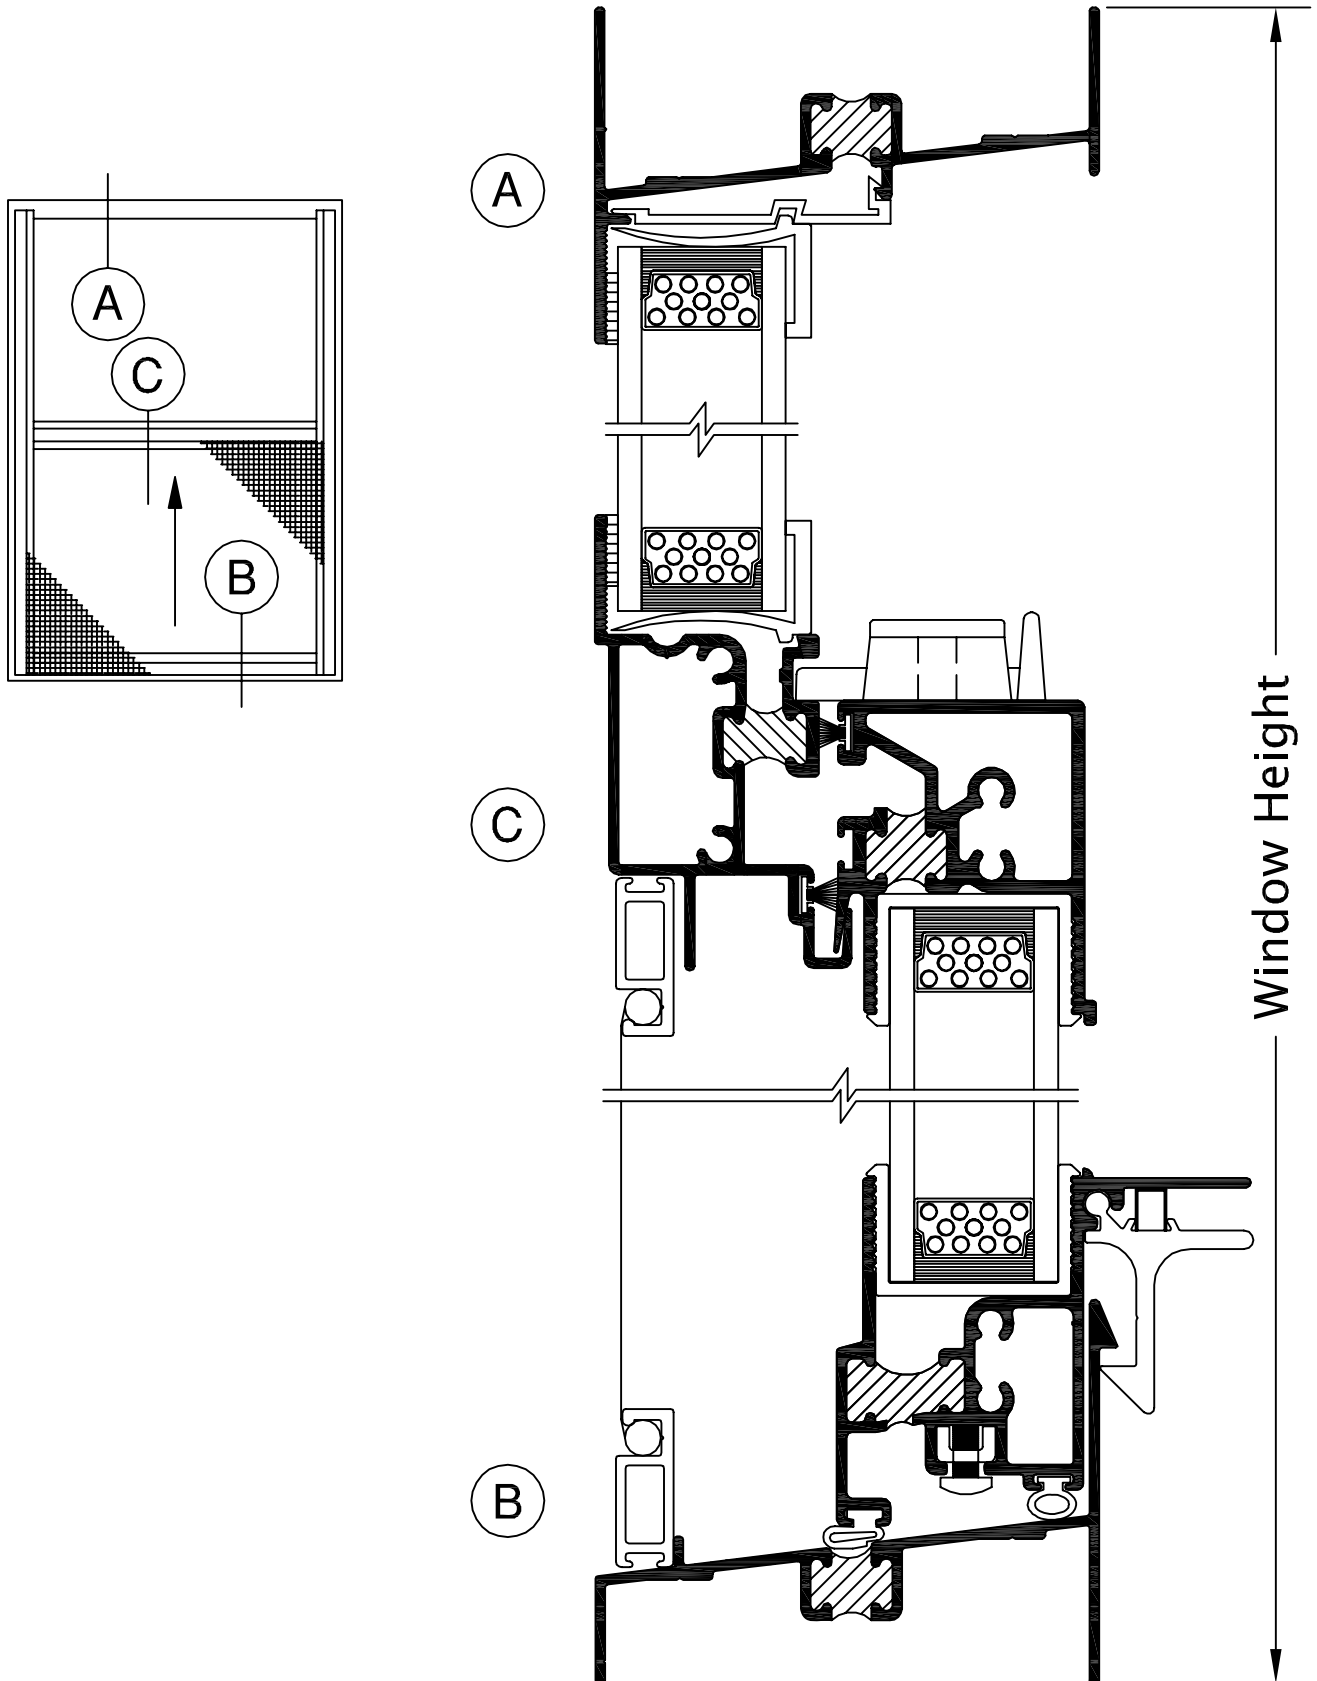

SERIES 500 2-5/8" SINGLE HUNG (C45)

Product Details (Scale: Full size)

SERIES 500 2-5/8" SINGLE HUNG (C45)

Product Details (Scale: Full size)