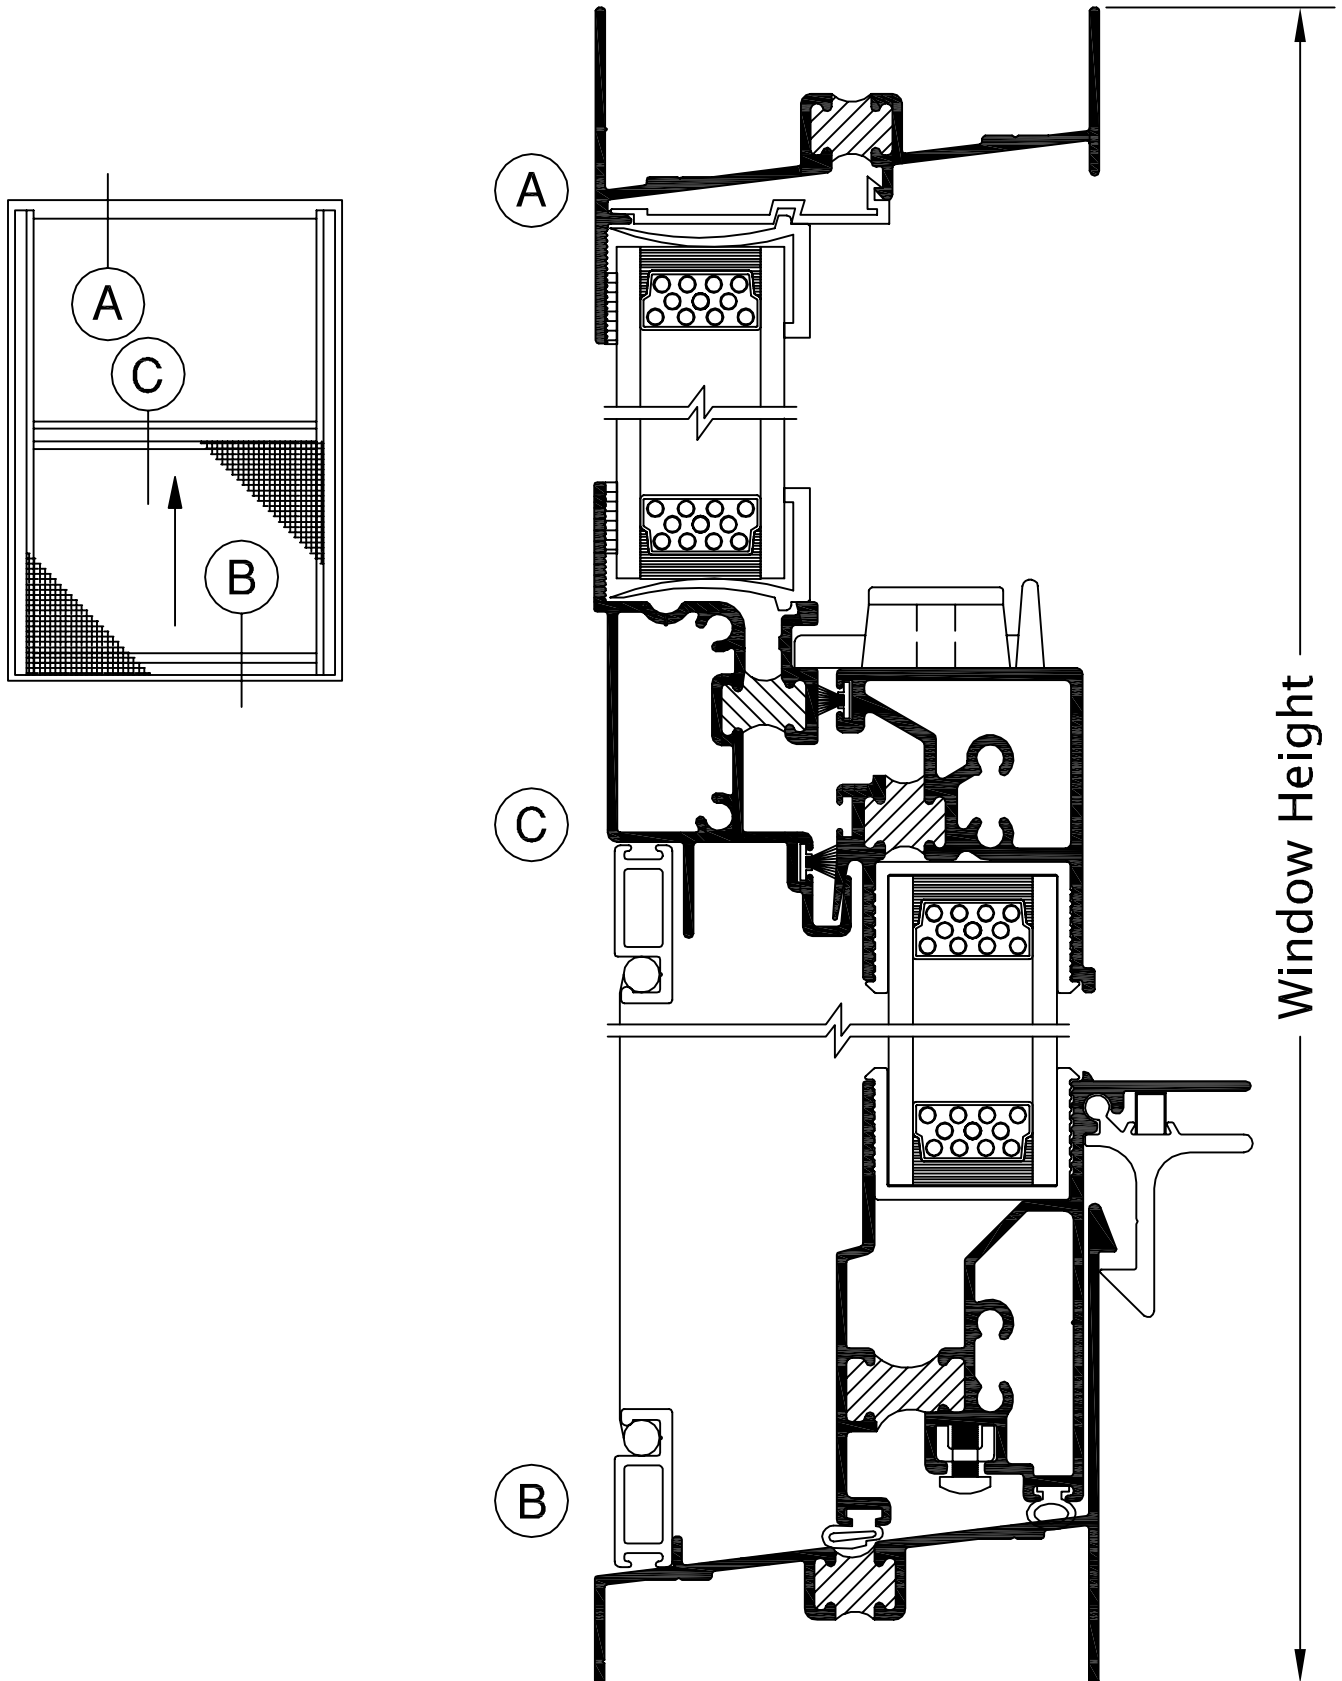

SERIES 505 2-5/8" SINGLE HUNG (C60)

Product Details (Scale: Full size)

SERIES 505 2-5/8" SINGLE HUNG (C60)

Product Details (Scale: Full size)