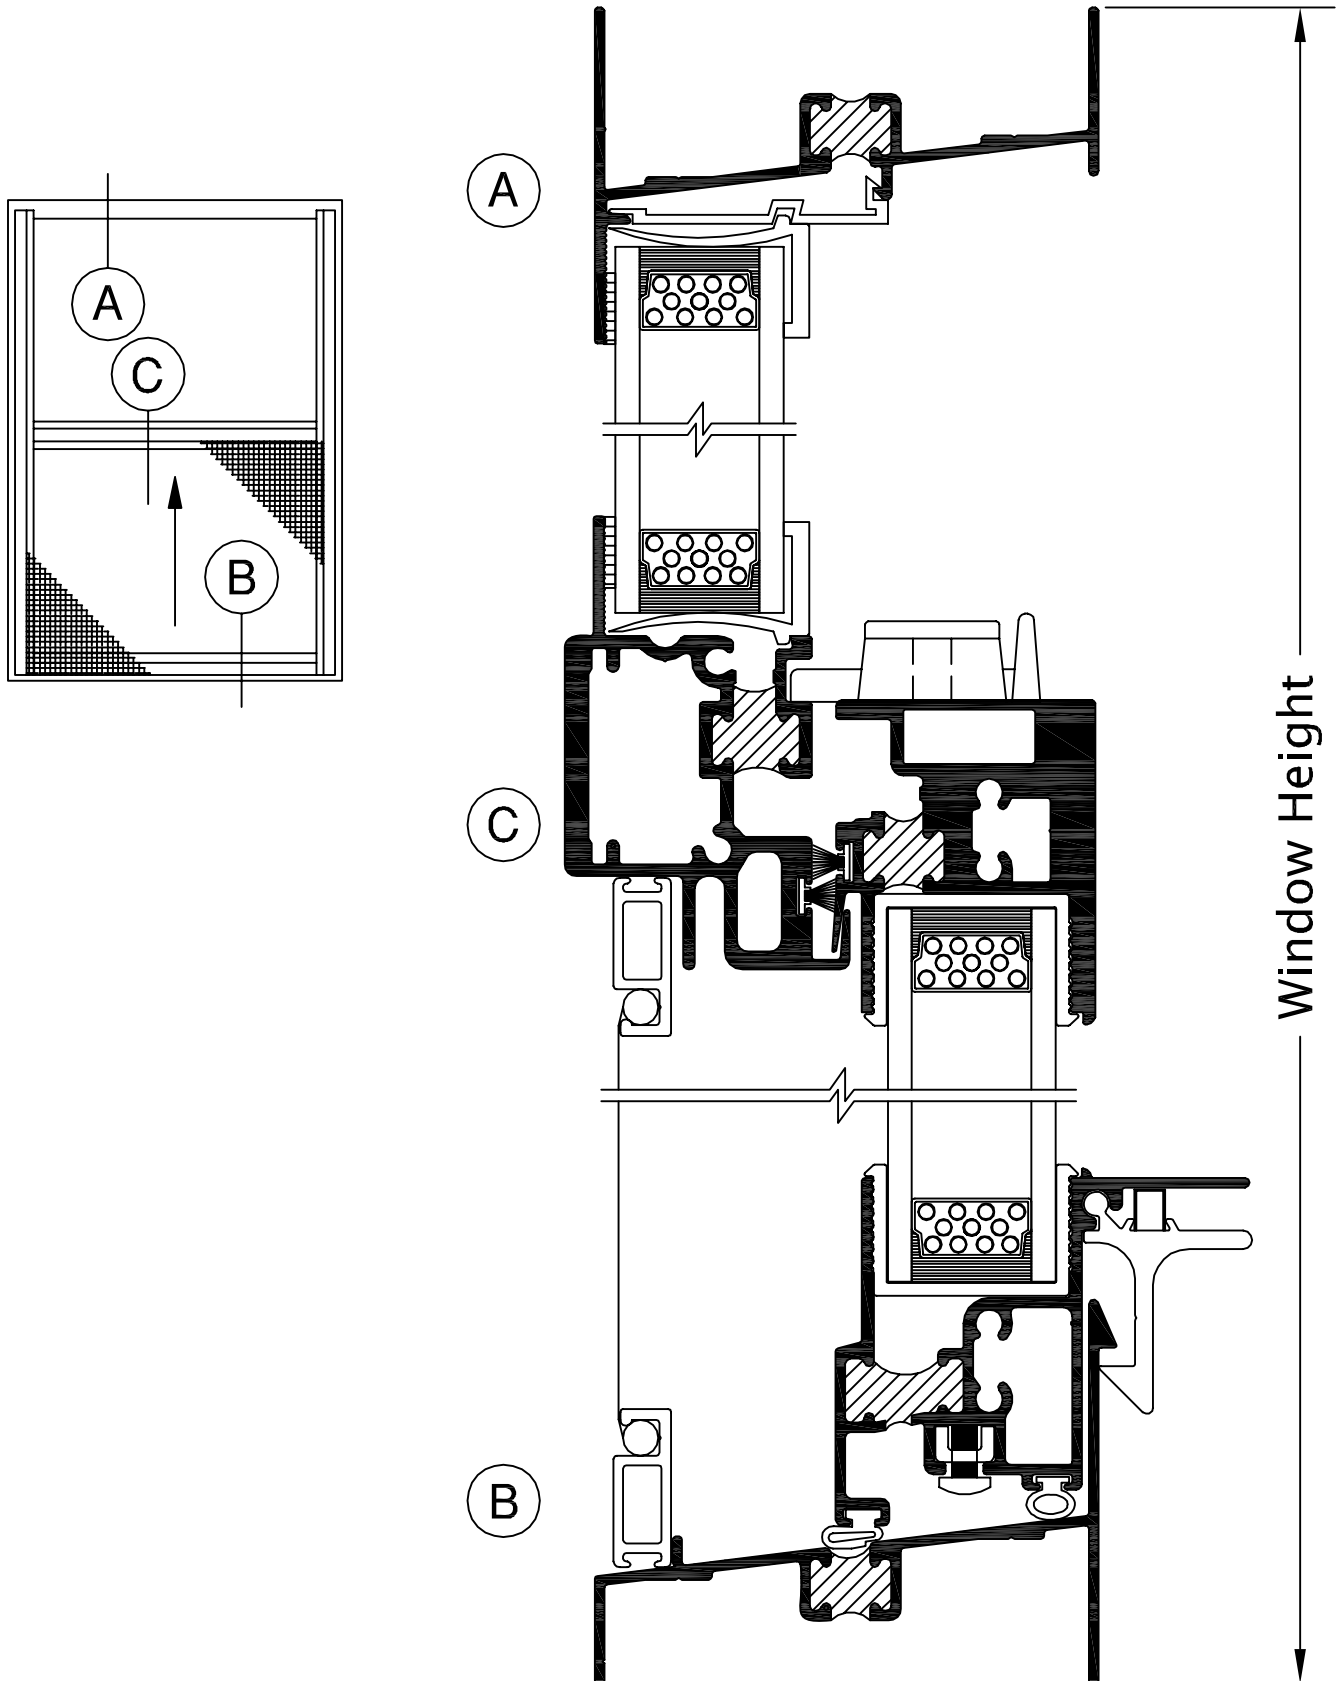

SERIES 510 2-5/8" SINGLE HUNG (HC40)

Product Details (Scale: Full size)

SERIES 510 2-5/8" SINGLE HUNG (HC40)

Product Details (Scale: Full size)