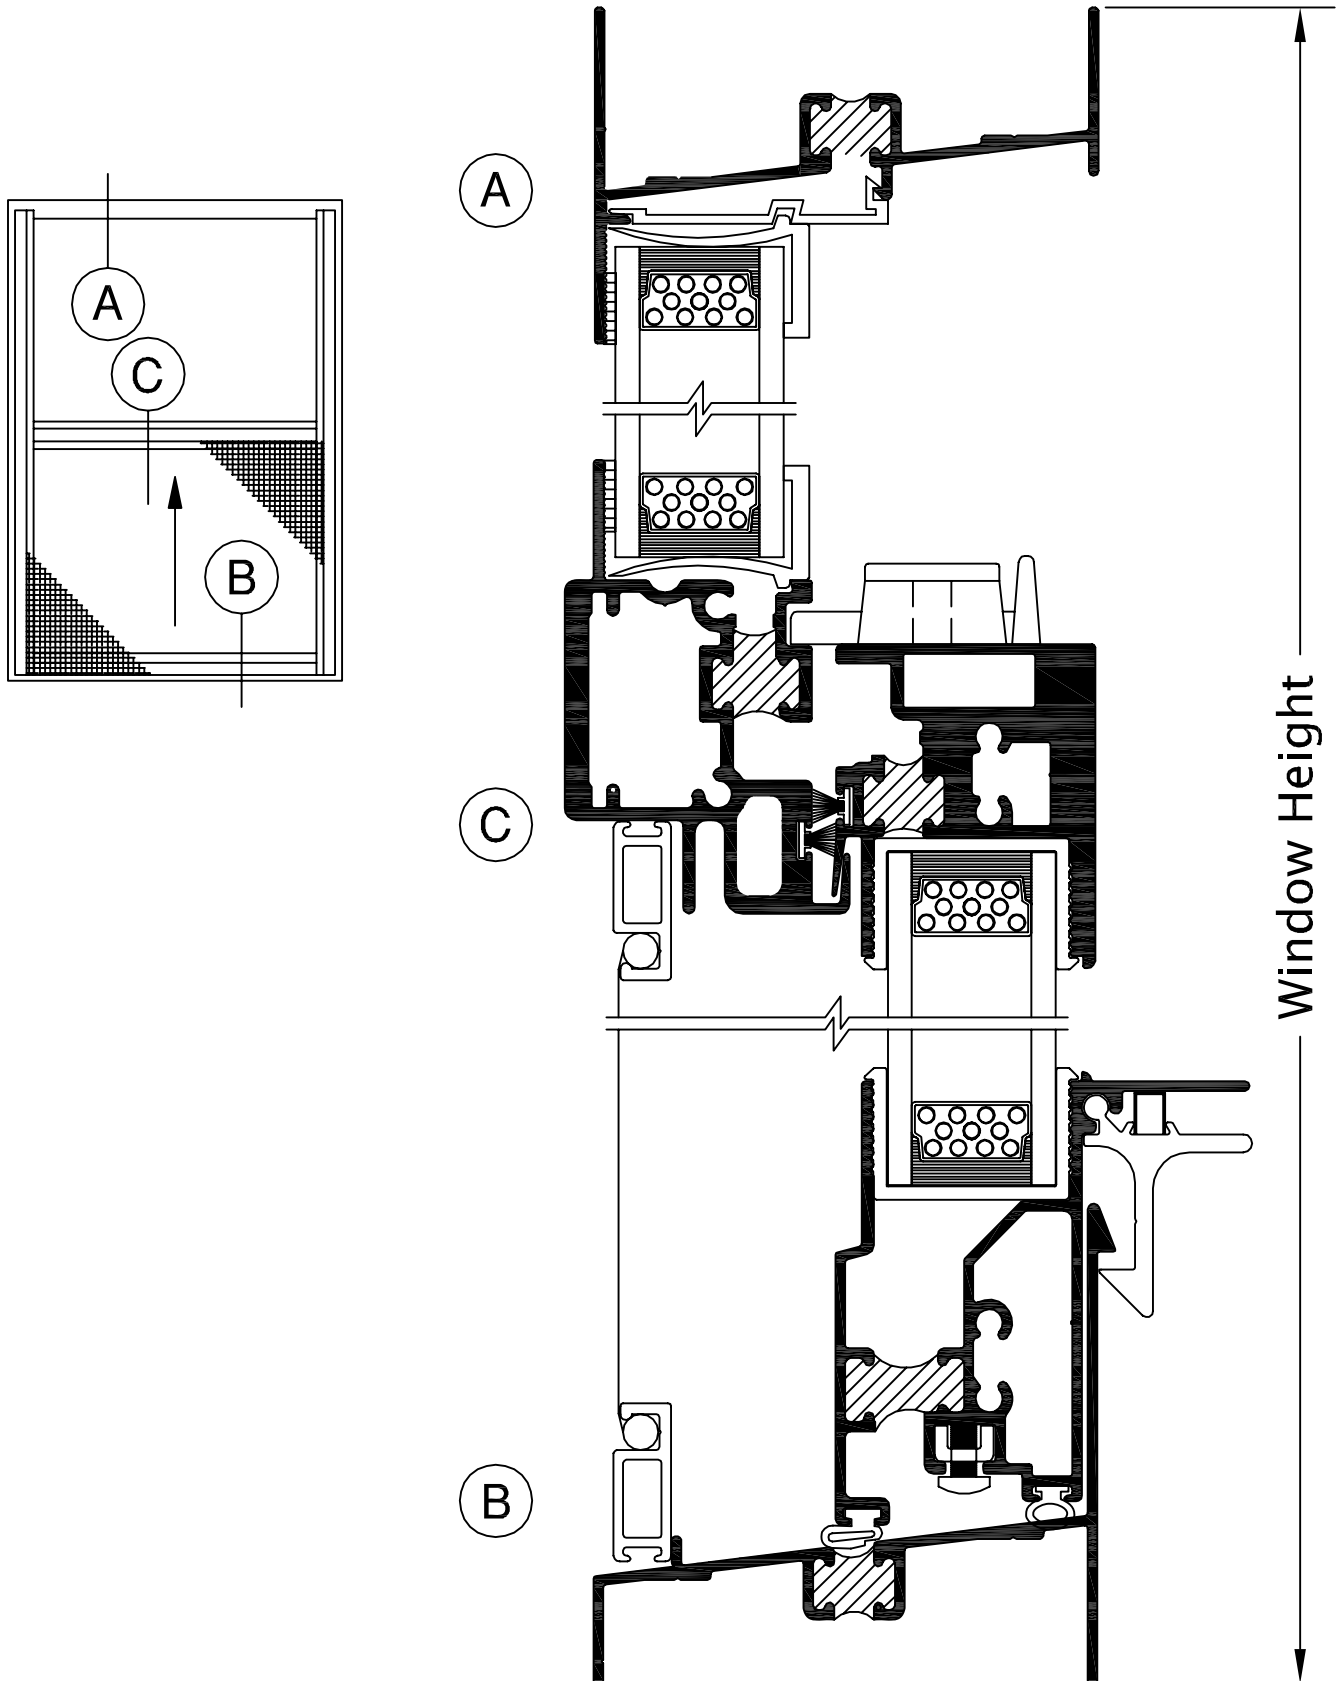

SERIES 515 2-5/8" SINGLE HUNG (HC60)

Product Details (Scale: Full size)

SERIES 515 2-5/8" SINGLE HUNG (HC60)

Product Details (Scale: Full size)