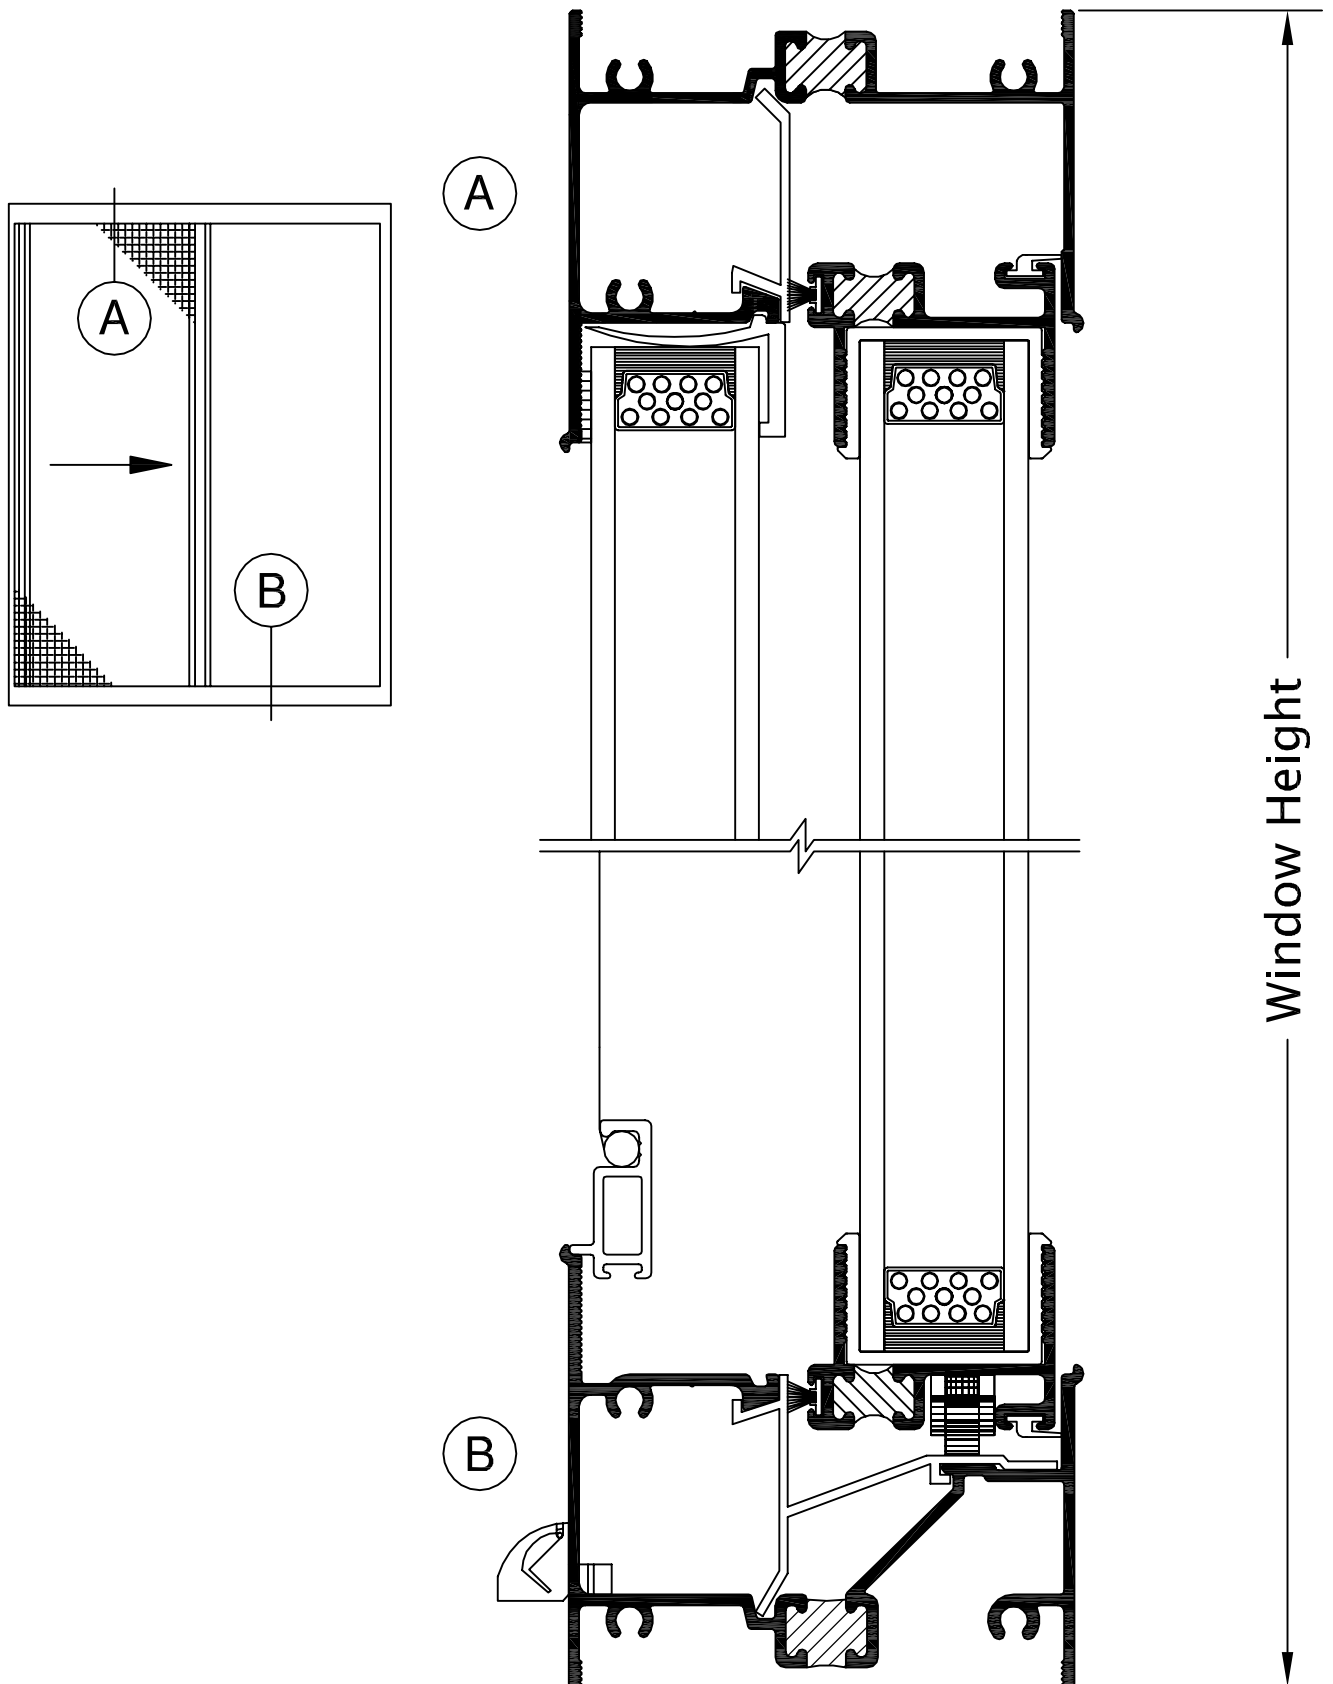

SERIES 525 2-5/8" HORIZONTAL ROLLING WINDOW (C40)

Product Details (Scale: Full size)

SERIES 525 2-5/8" HORIZONTAL ROLLING WINDOW (C40)

Product Details (Scale: Full size)