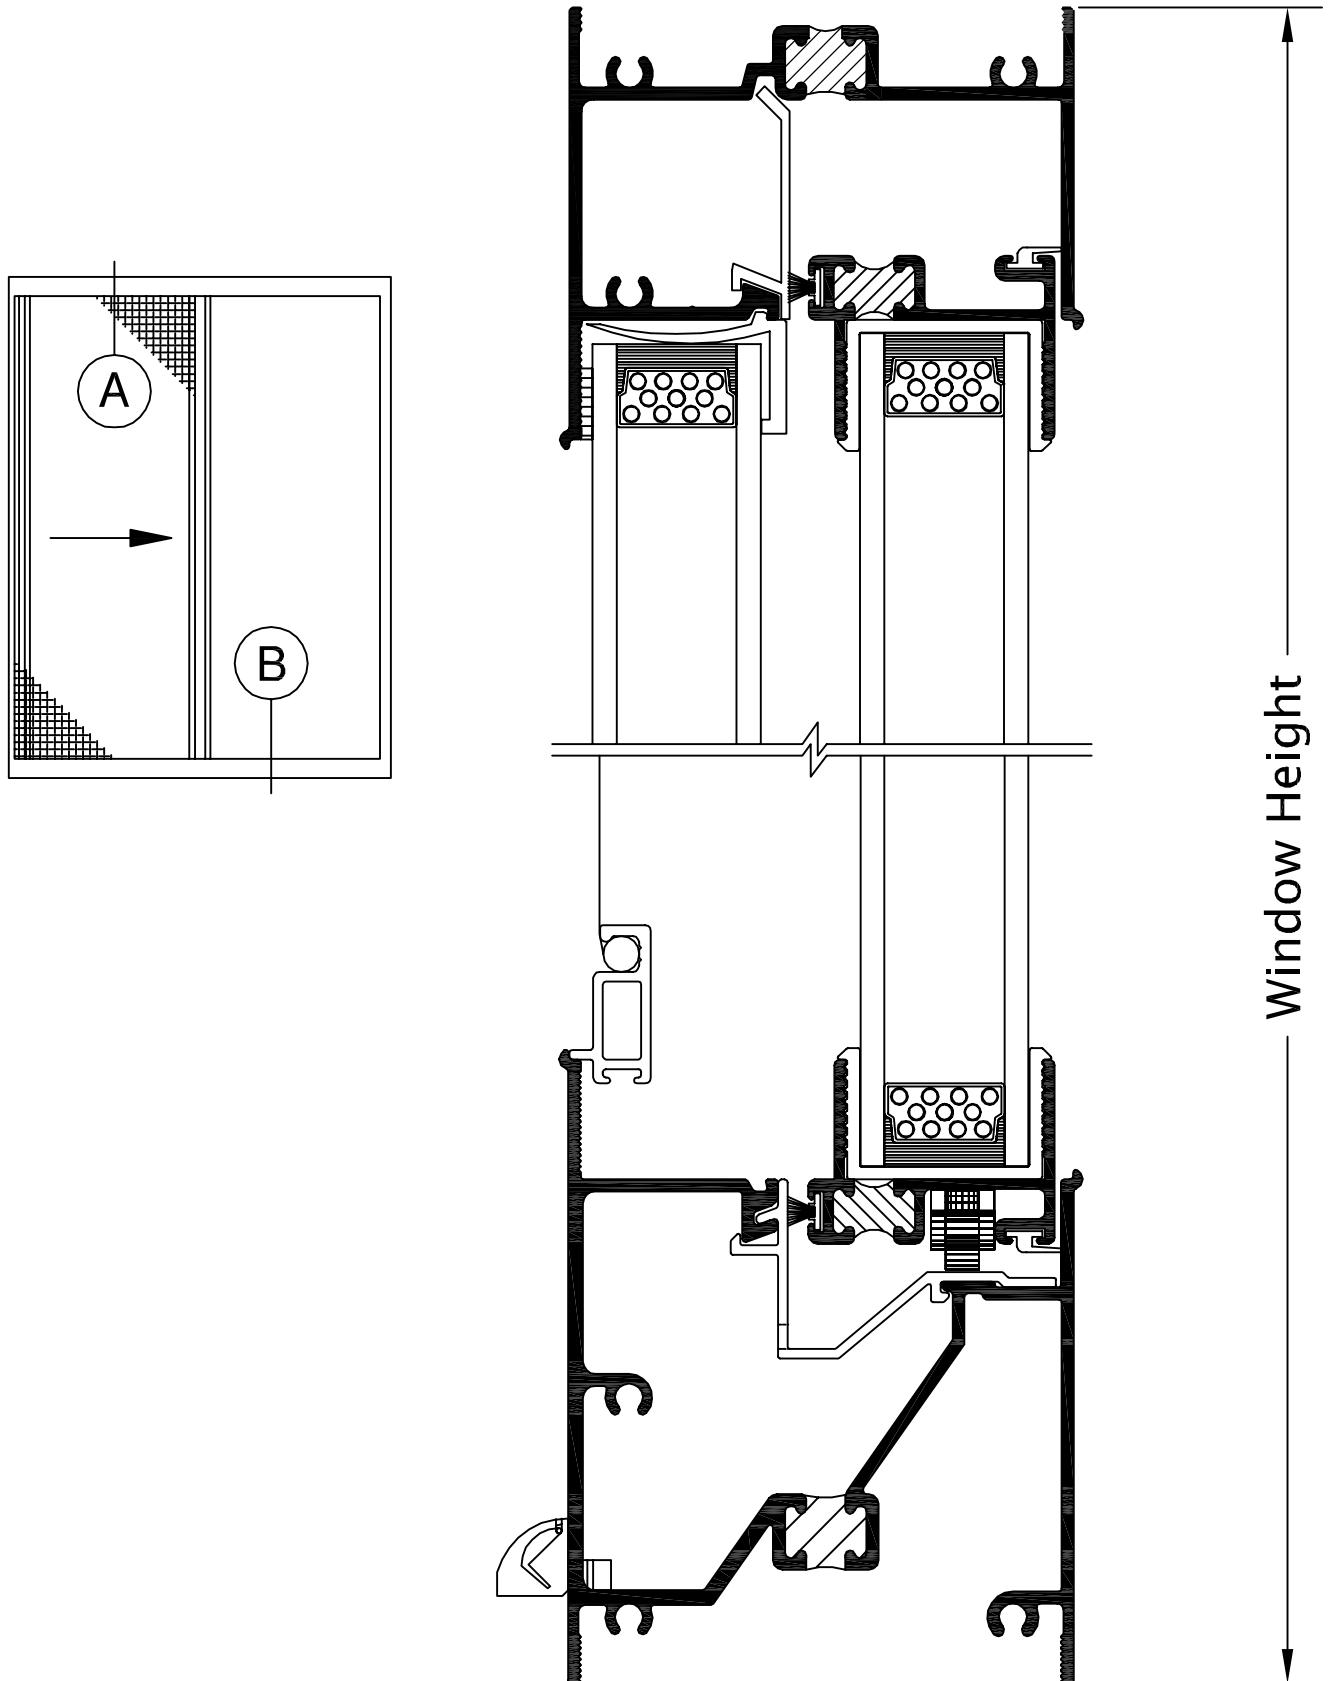

SERIES 527 2-5/8" HORIZONTAL ROLLING WINDOW (C55)

Product Details (Scale: Full size)

SERIES 527 2-5/8" HORIZONTAL ROLLING WINDOW (C55)

Product Details (Scale: Full size)