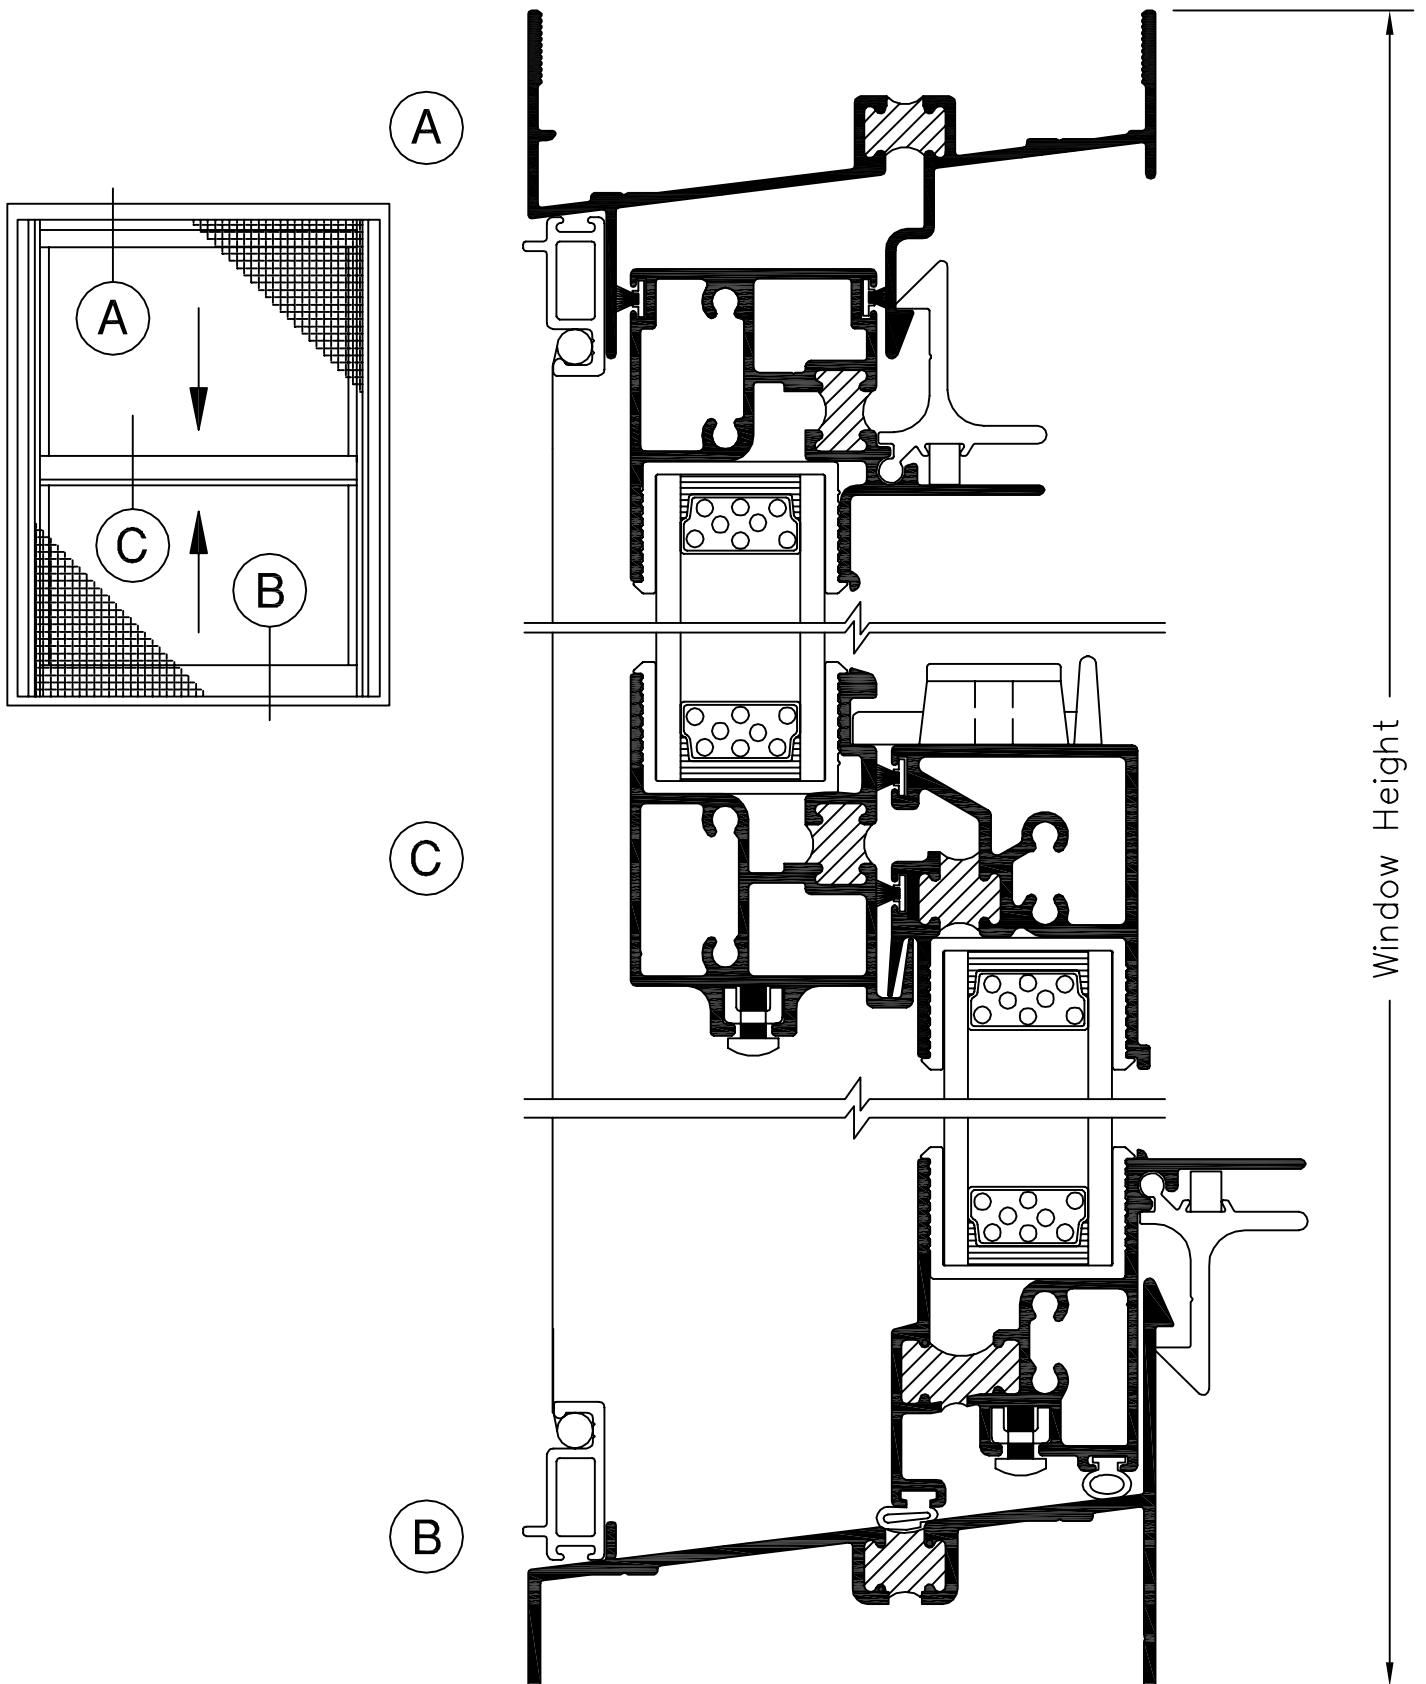

# SERIES 700 3-1/4" DOUBLE HUNG (C40)

Product Details (Scale: Full size)