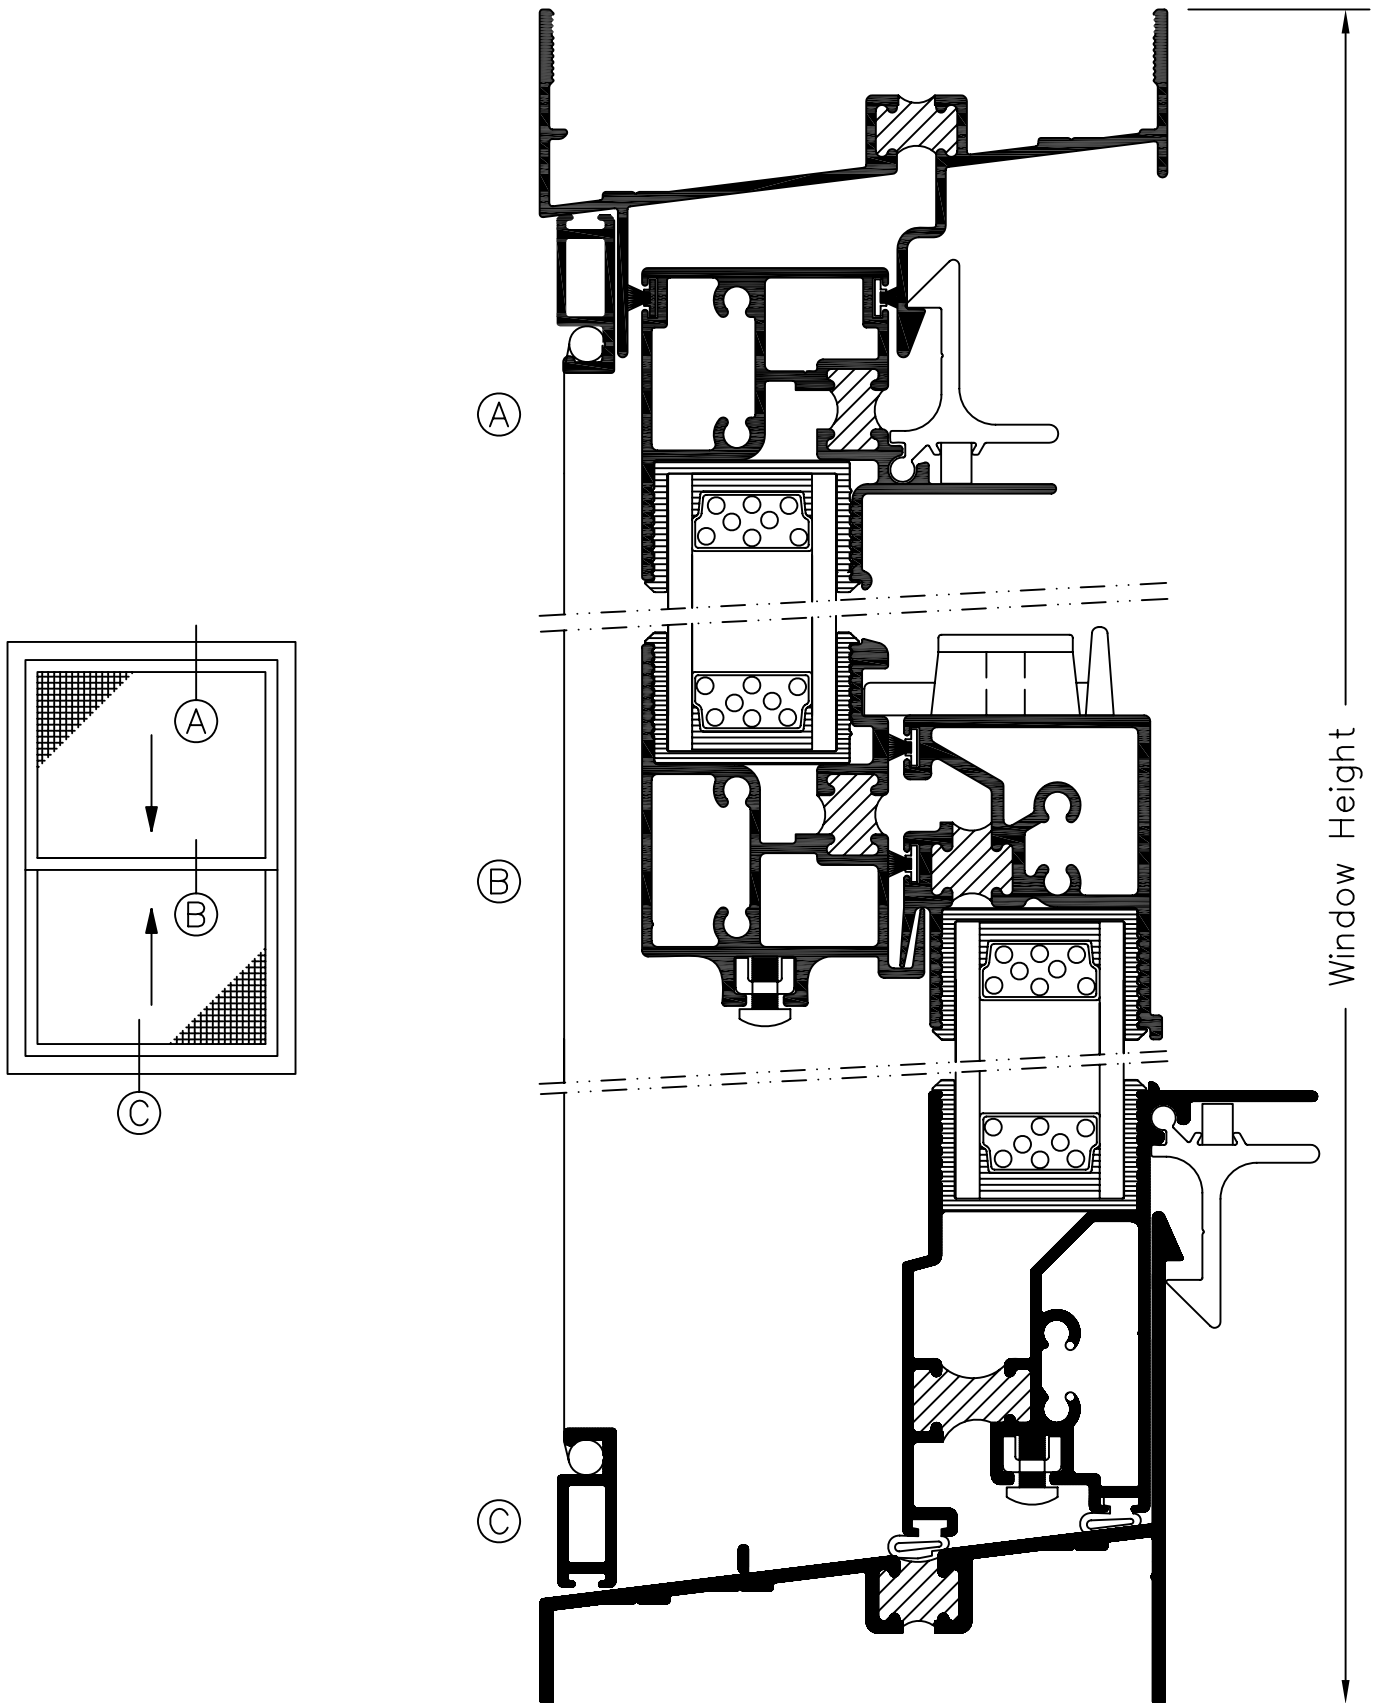

SERIES 700C 3-1/4" DOUBLE HUNG (C60)

Product Details (Scale: Full size)

SERIES 700C 3-1/4" DOUBLE HUNG (C60)

Product Details (Scale: Full size)