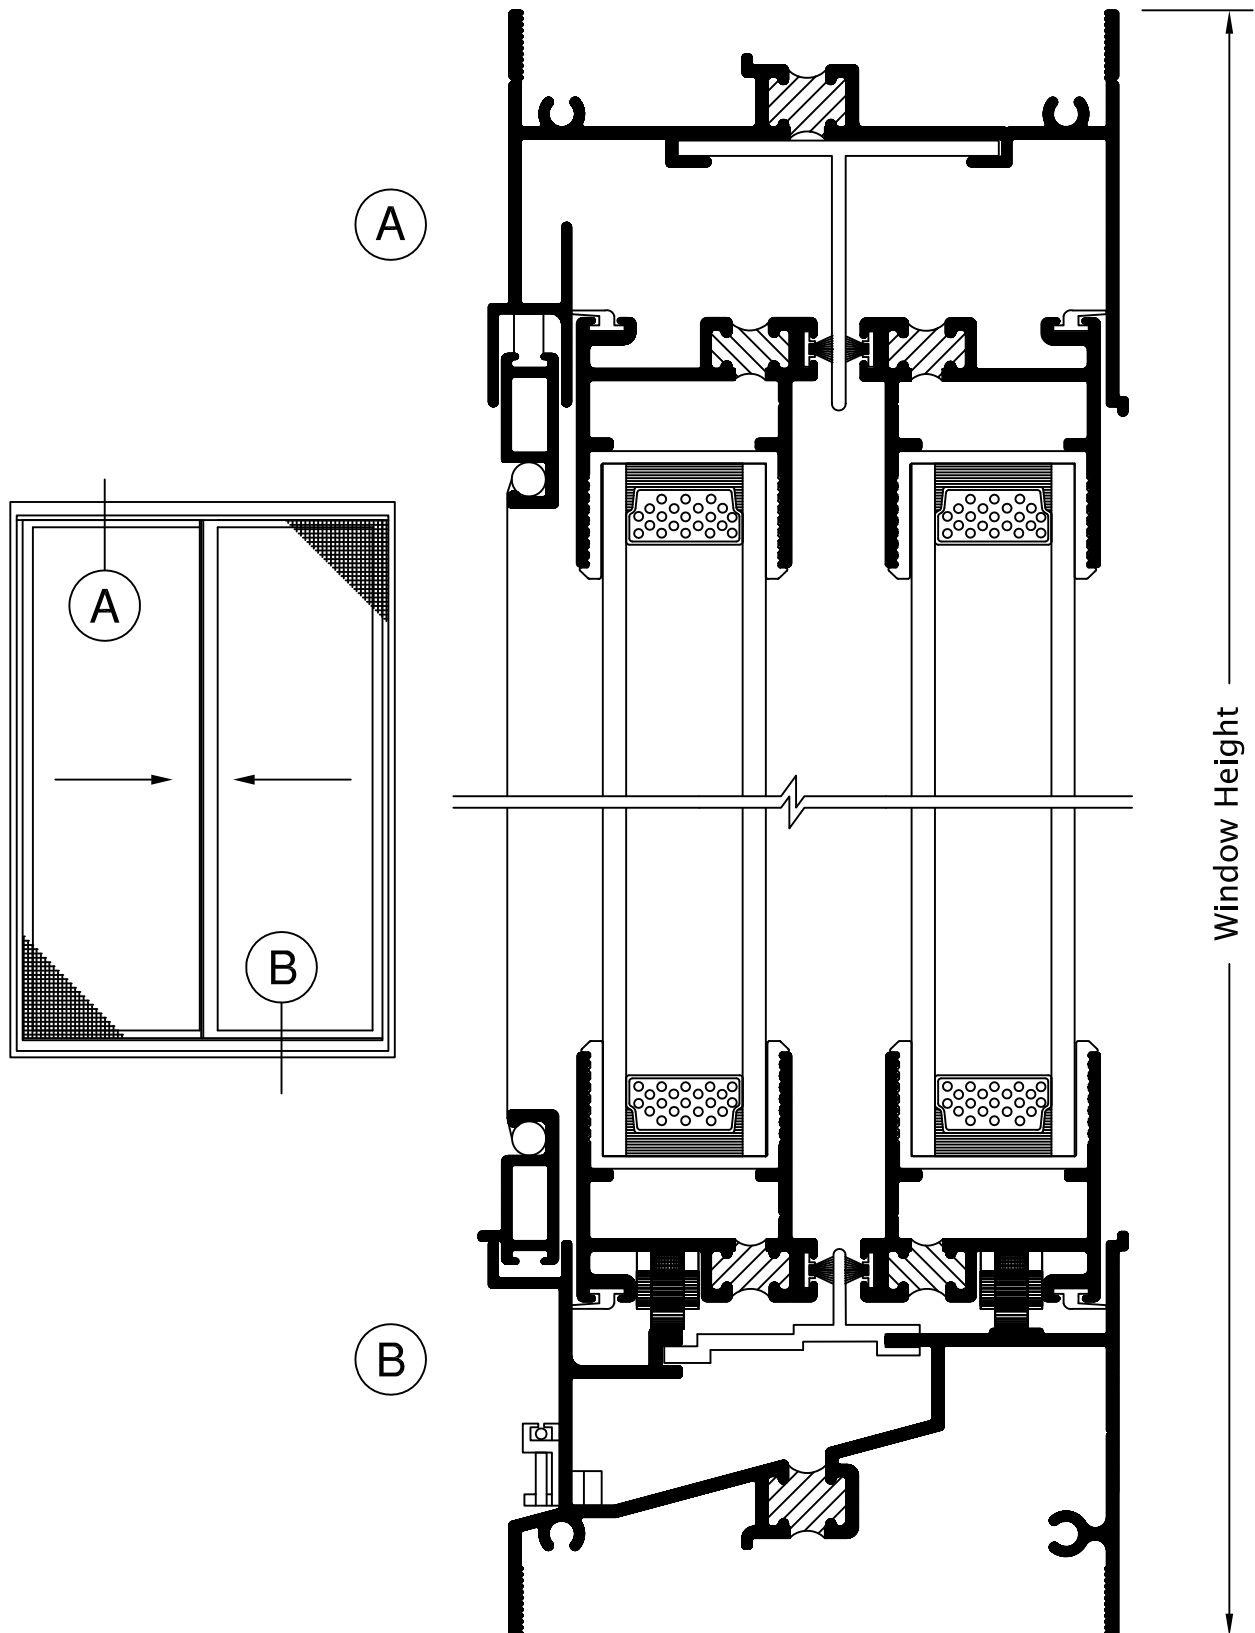

# SERIES 725 3-1/4" HORIZONTAL ROLLING WINDOW (C45)

Product Details (Scale: Full size)