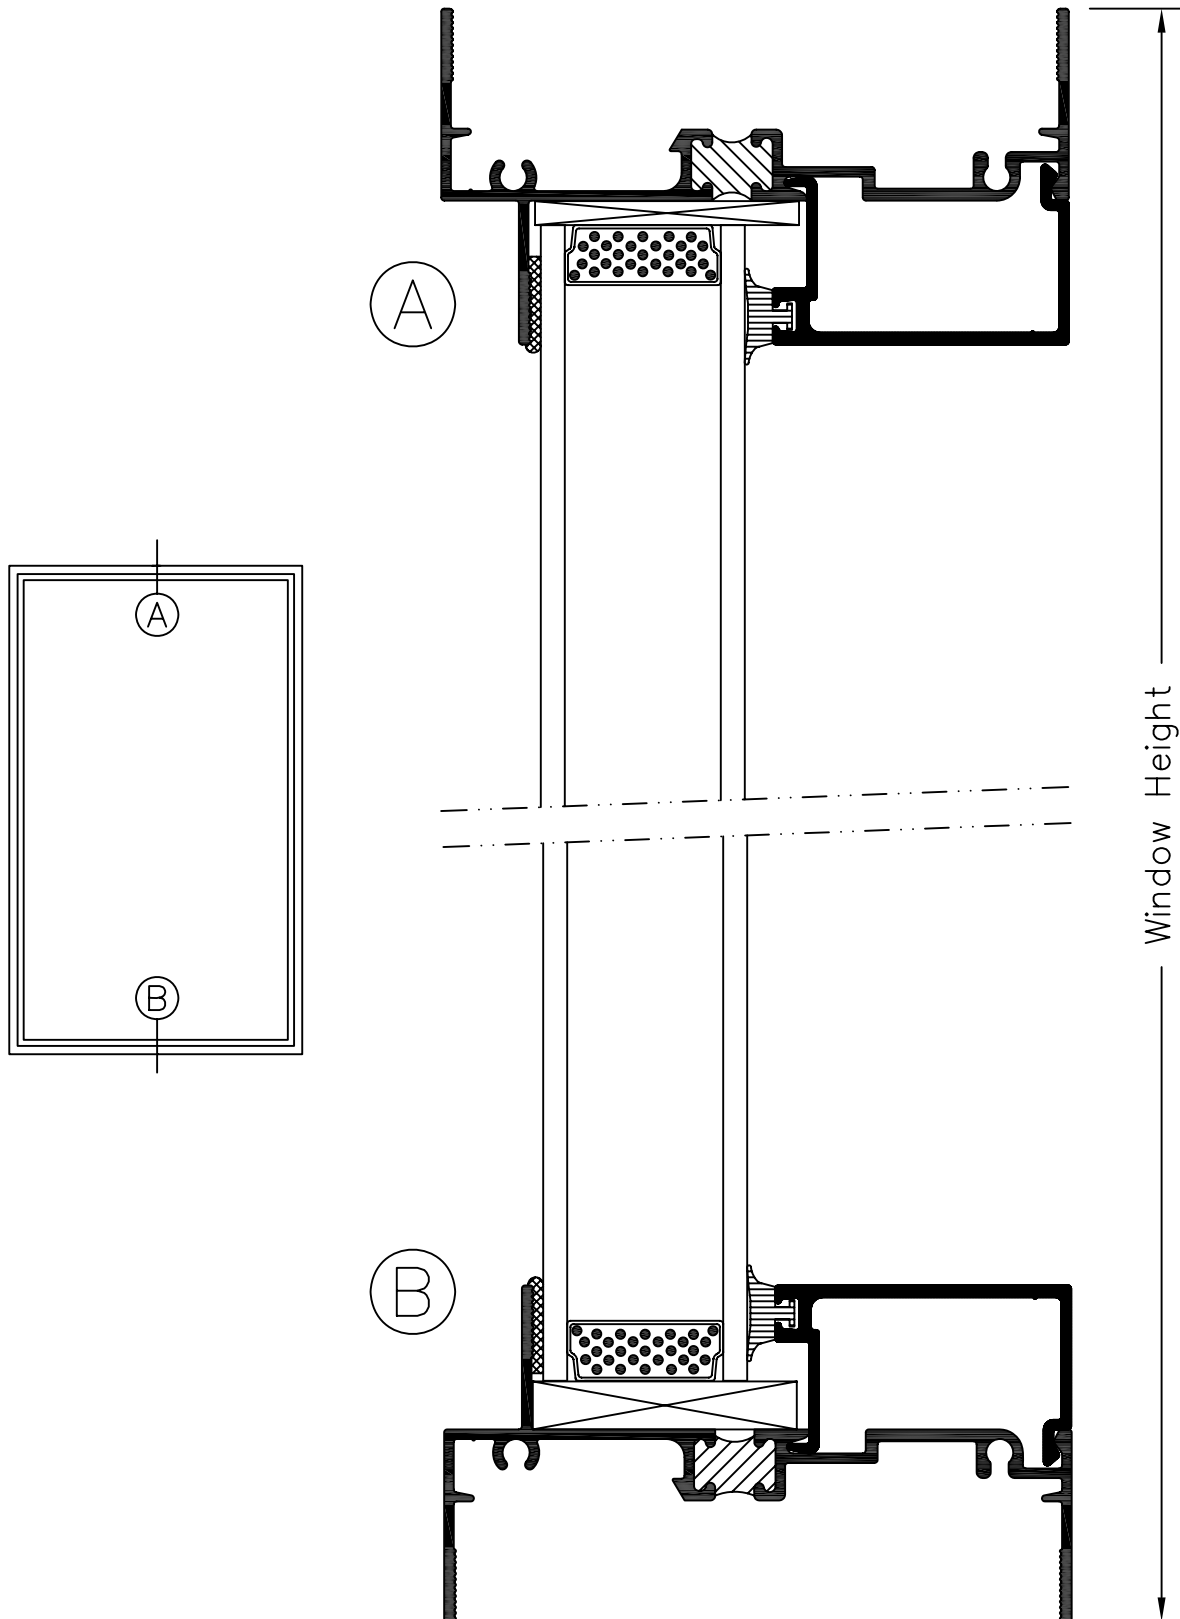

# SERIES 750 3-1/4" FIXED WINDOW (HC80)

Product Details (Scale: Full size)