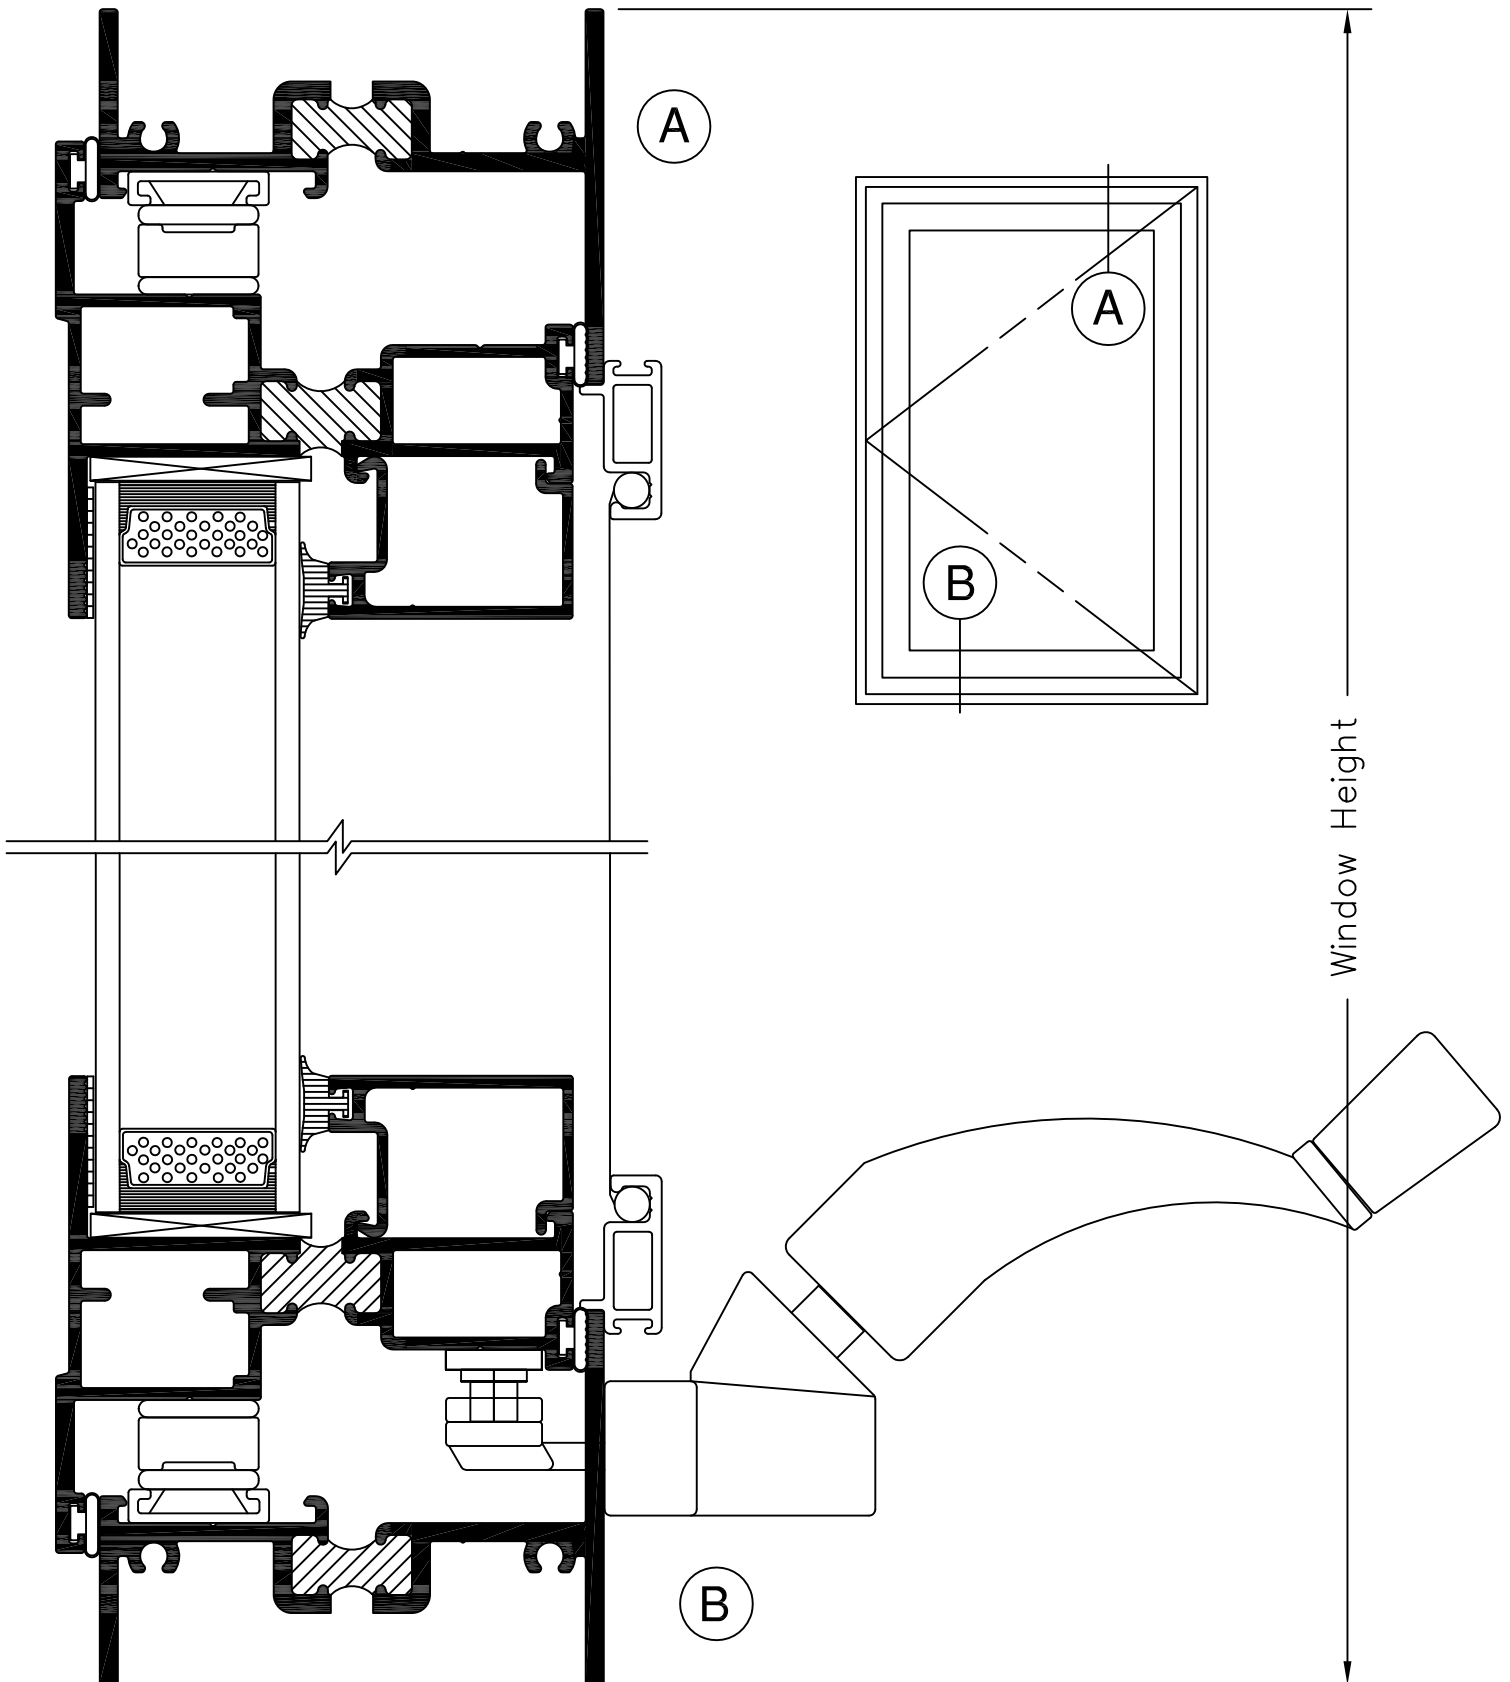

SERIES 800 2-5/8" SINGLE OUTSWING CASEMENT (HC70)

Product Details (Scale: Full size)

SERIES 800 2-5/8" SINGLE OUTSWING CASEMENT (HC70)

Product Details (Scale: Full size)