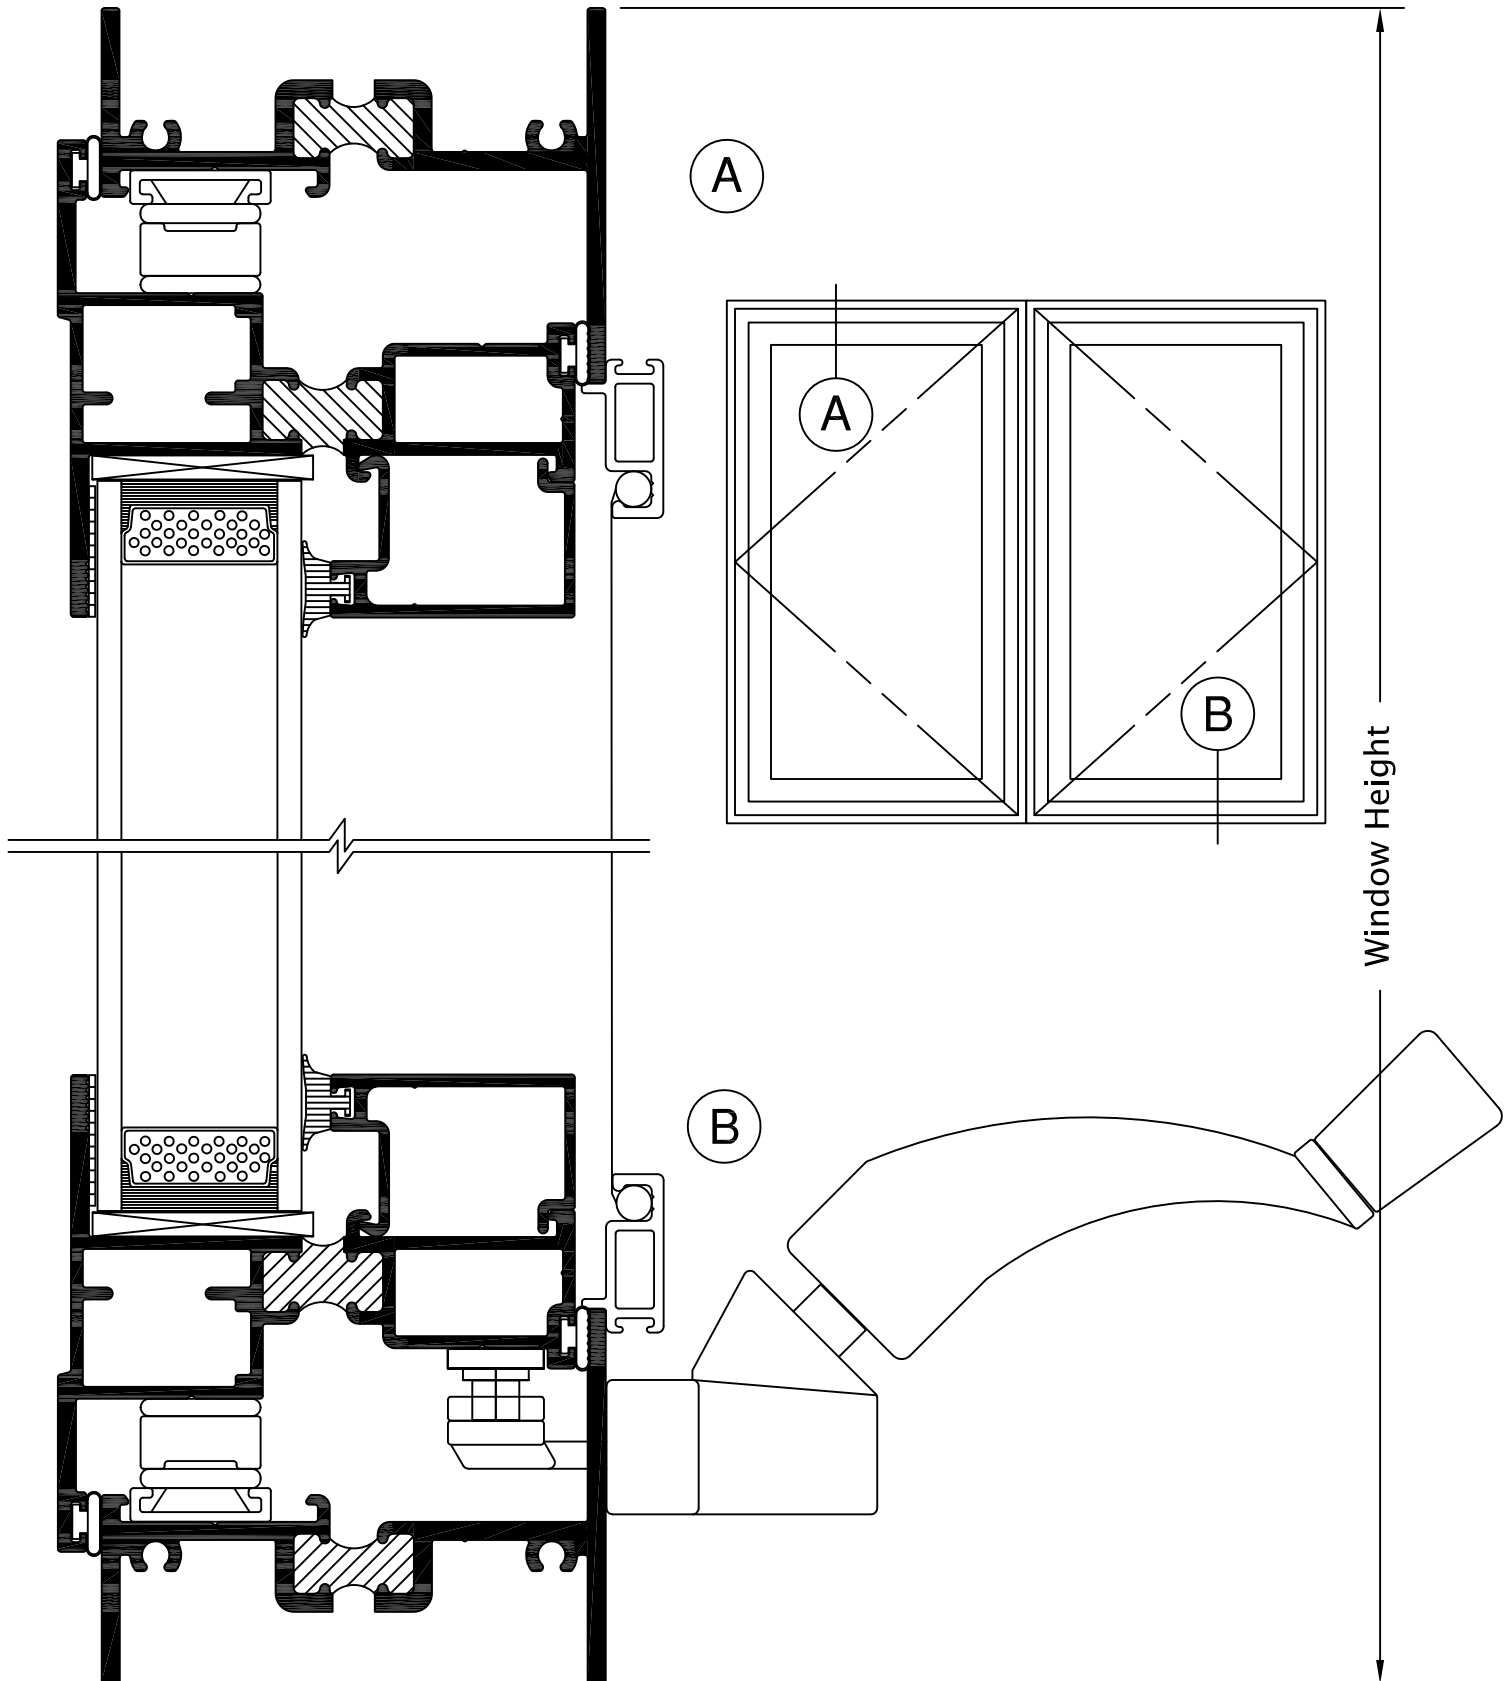

# SERIES 810 2-5/8" DUAL OUTSWING CASEMENT

Product Details (Scale: Full size)

# SERIES 810 2-5/8" DUAL OUTSWING CASEMENT

Product Details (Scale: Half size)