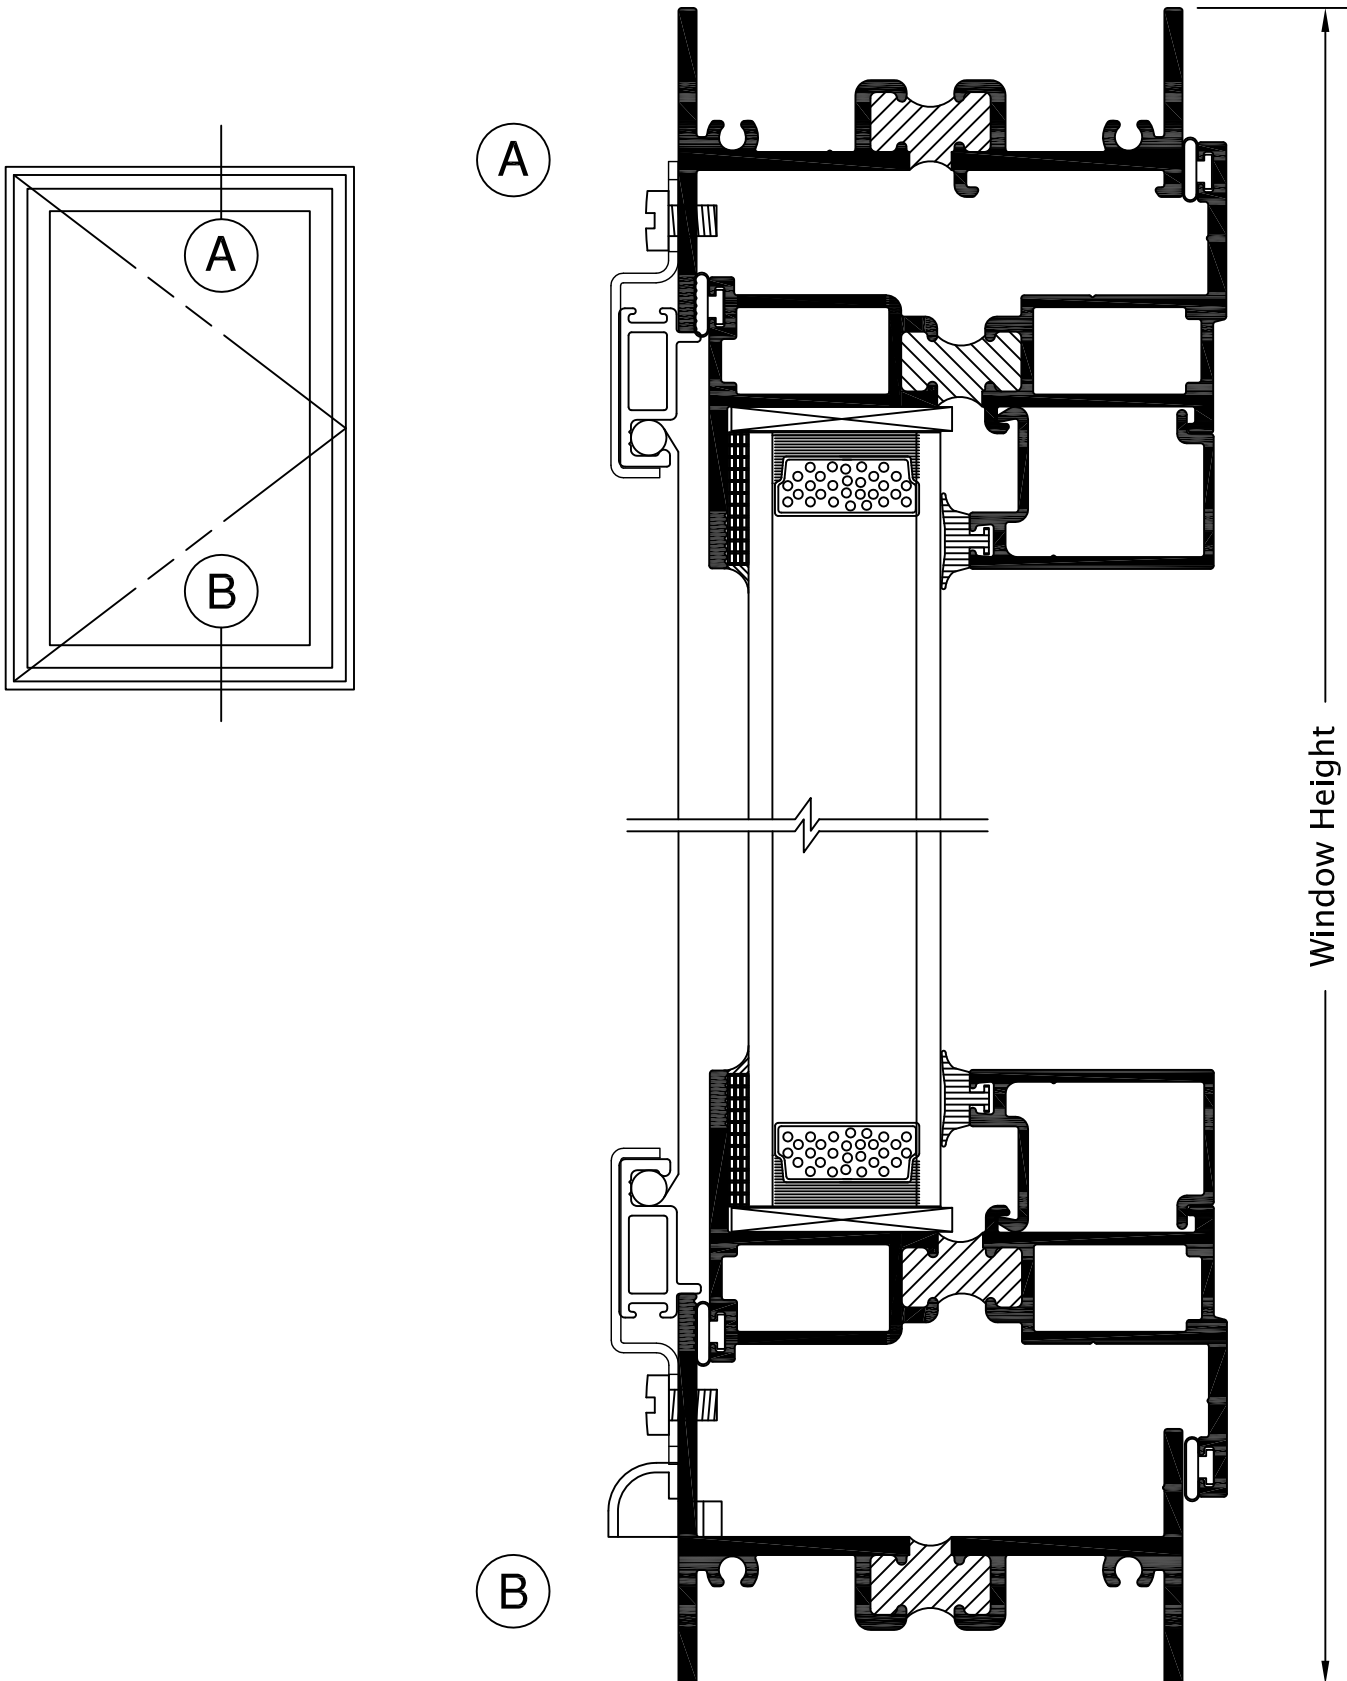

# SERIES 820 2-5/8" SINGLE INSWING CASEMENT (HC70)

Product Details (Scale: Full size)