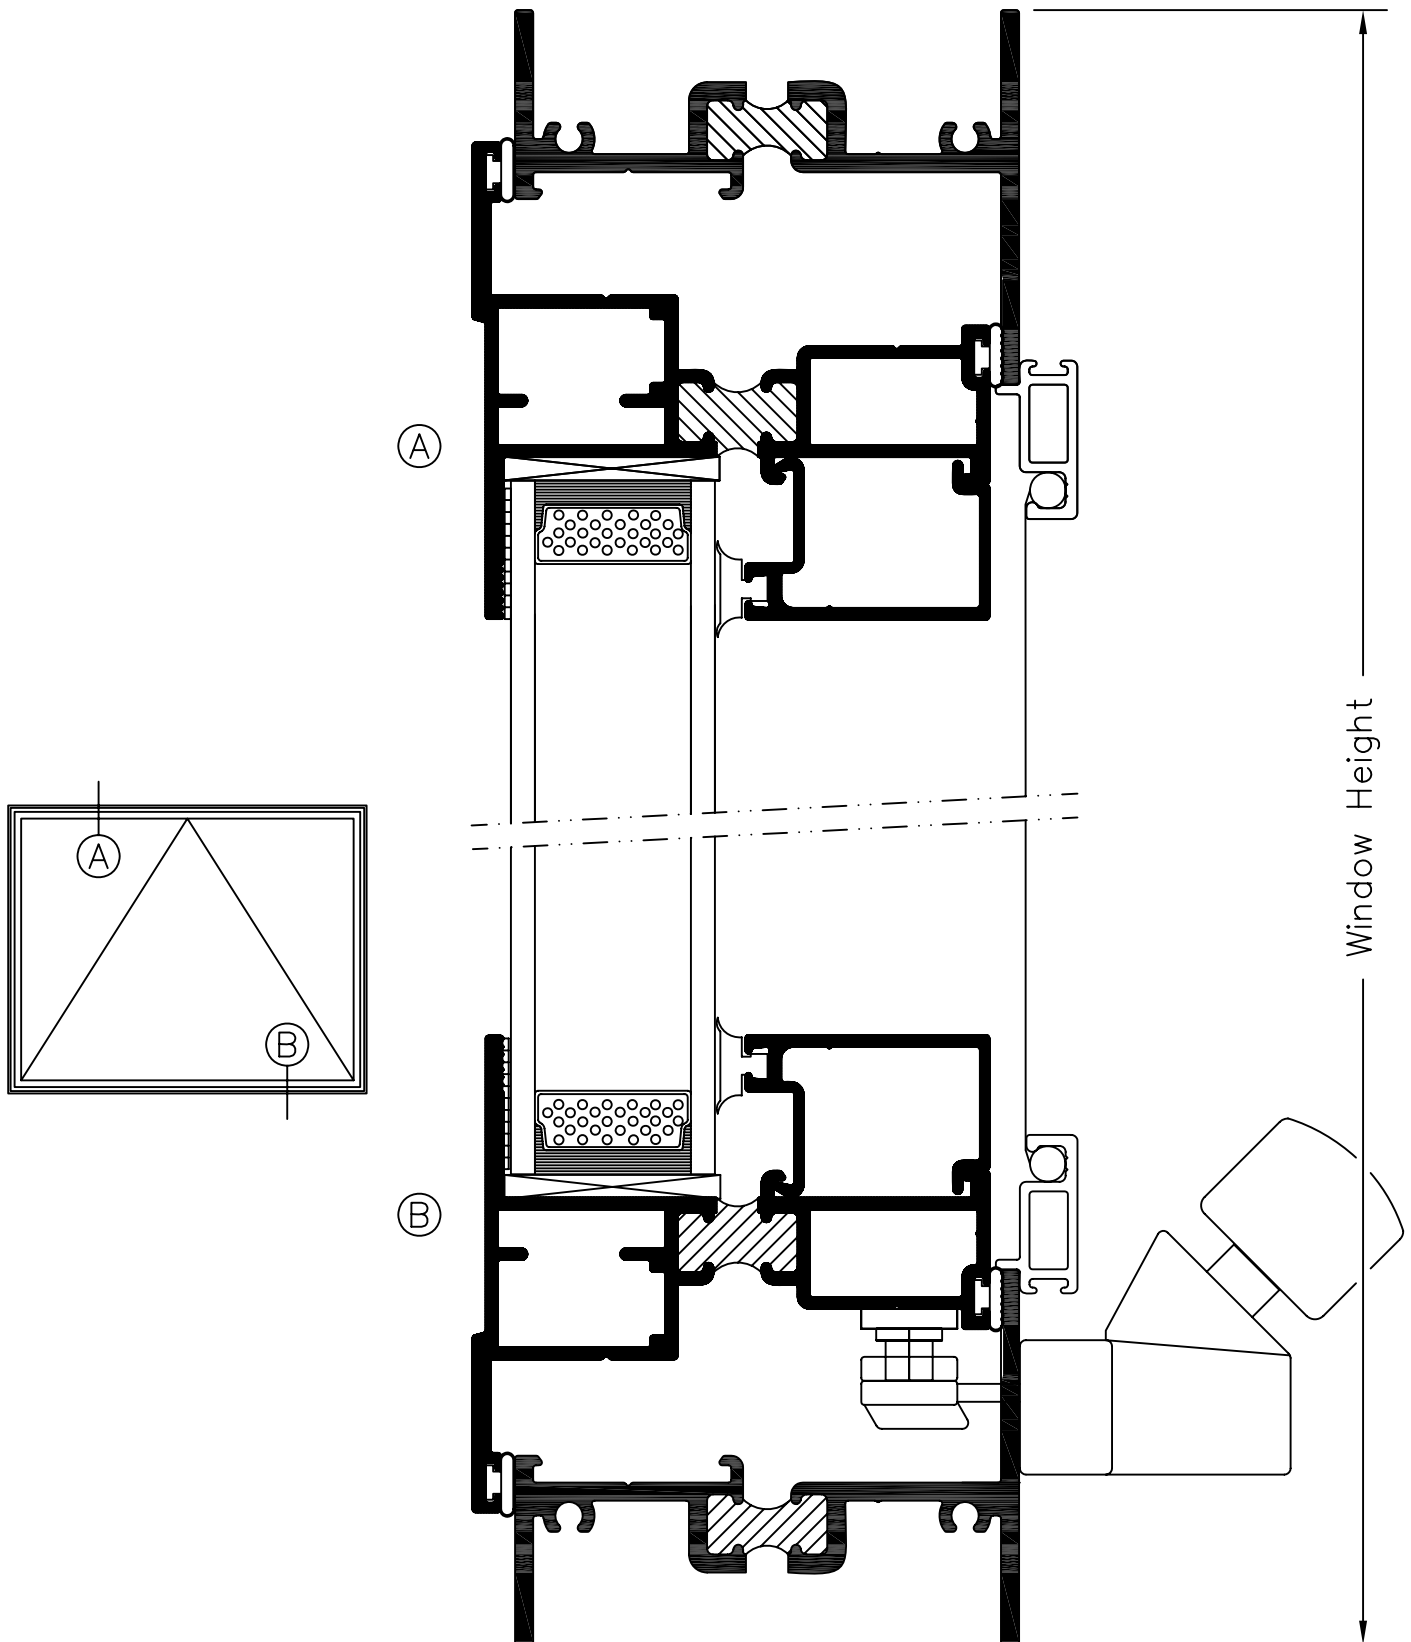

SERIES 825 2-5/8" PROJECTED AWNING WINDOW (AW75)

Product Details (Scale: Full size)

SERIES 825 2-5/8" PROJECTED AWNING WINDOW (AW75)

Product Details (Scale: Full size)