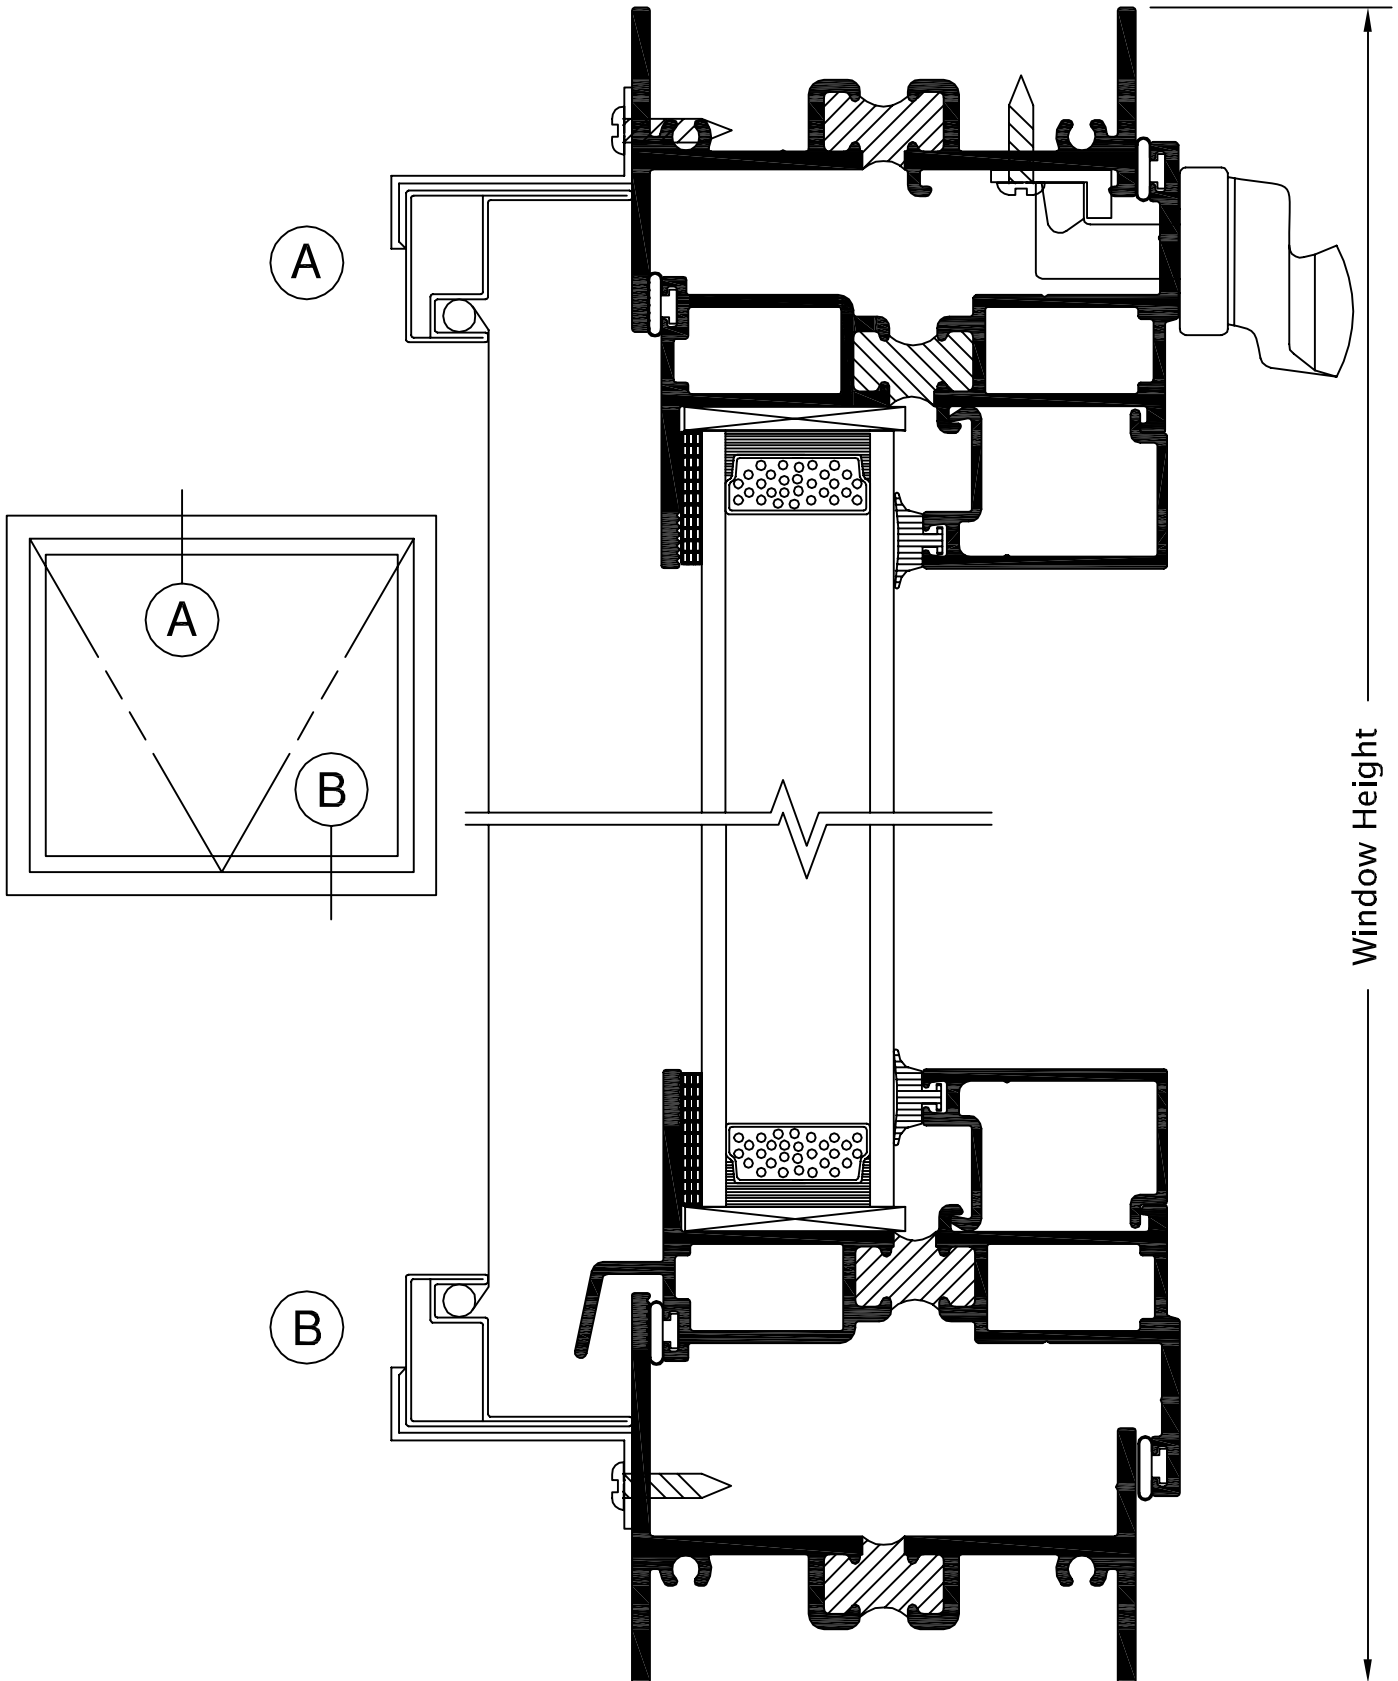

# SERIES 835 2-5/8" PROJECT-IN HOPPER WINDOW

Product Details (Scale: Full size)