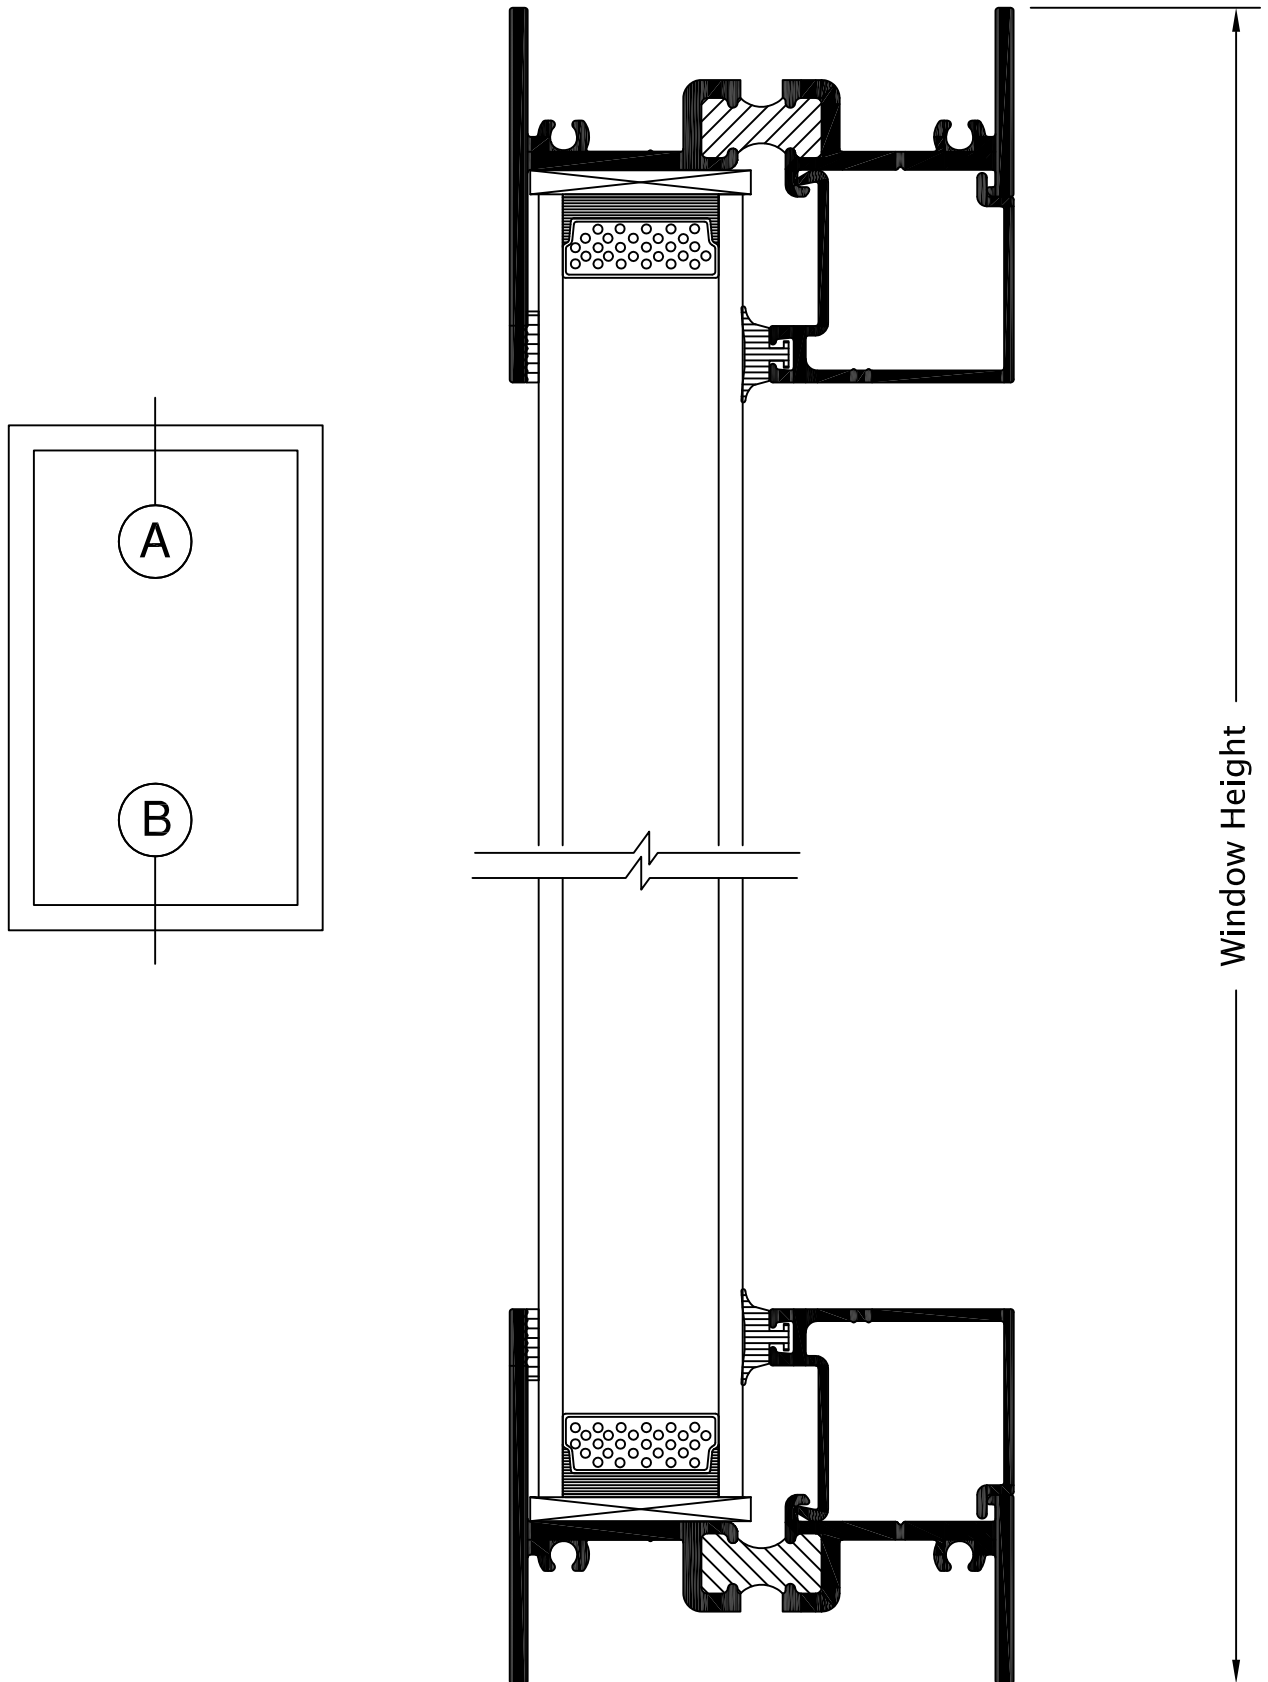

# SERIES 850 2-5/8" FIXED WINDOW

Product Details (Scale: Full size)