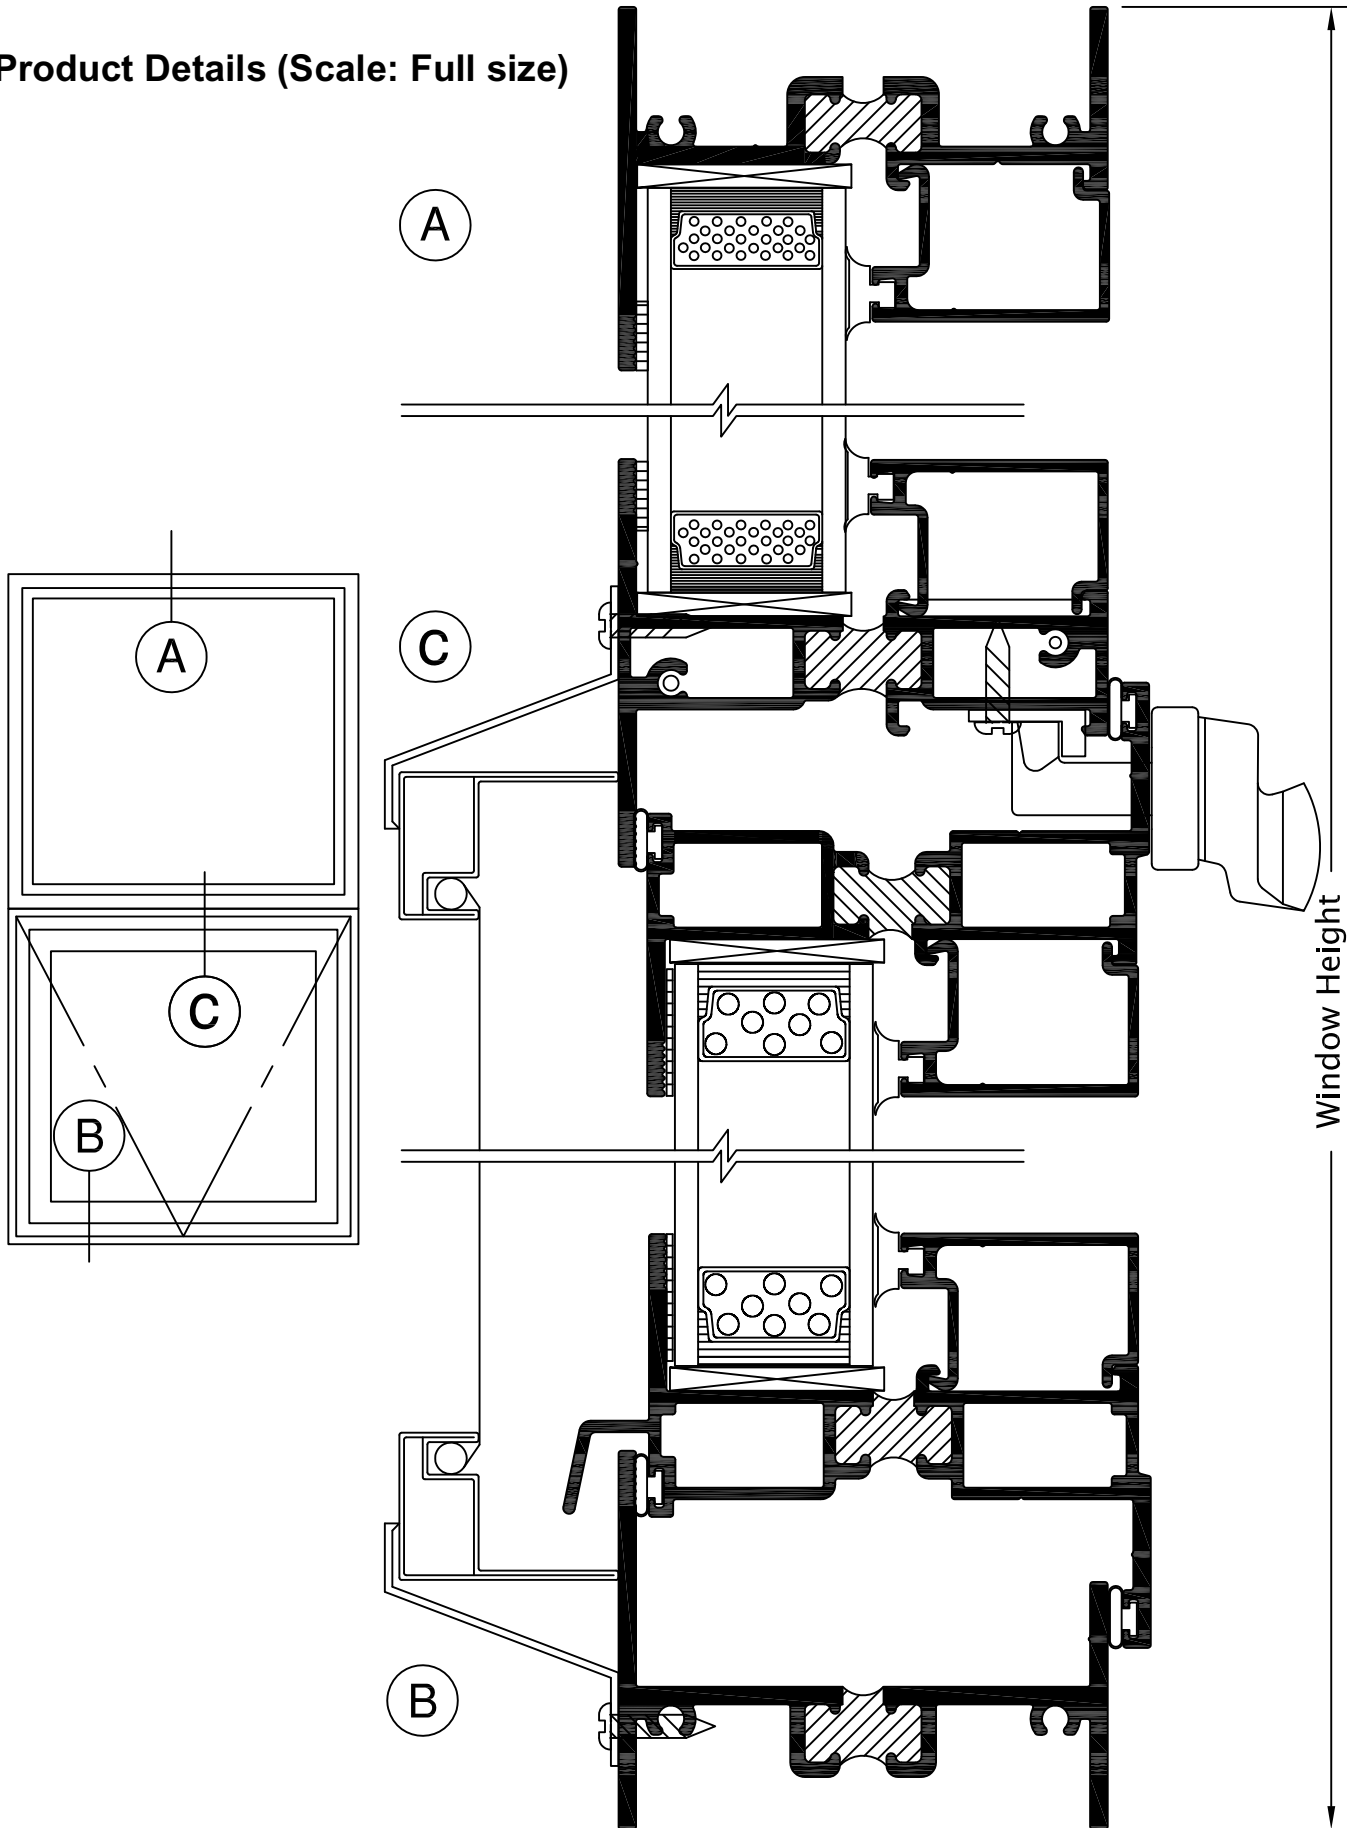

SERIES 885 2-5/8" FIXED / HOPPER PROJECTED WINDOW

Product Details (Scale: Full size)

SERIES 885 2-5/8" FIXED / HOPPER PROJECTED WINDOW

Product Details (Scale: Full size)