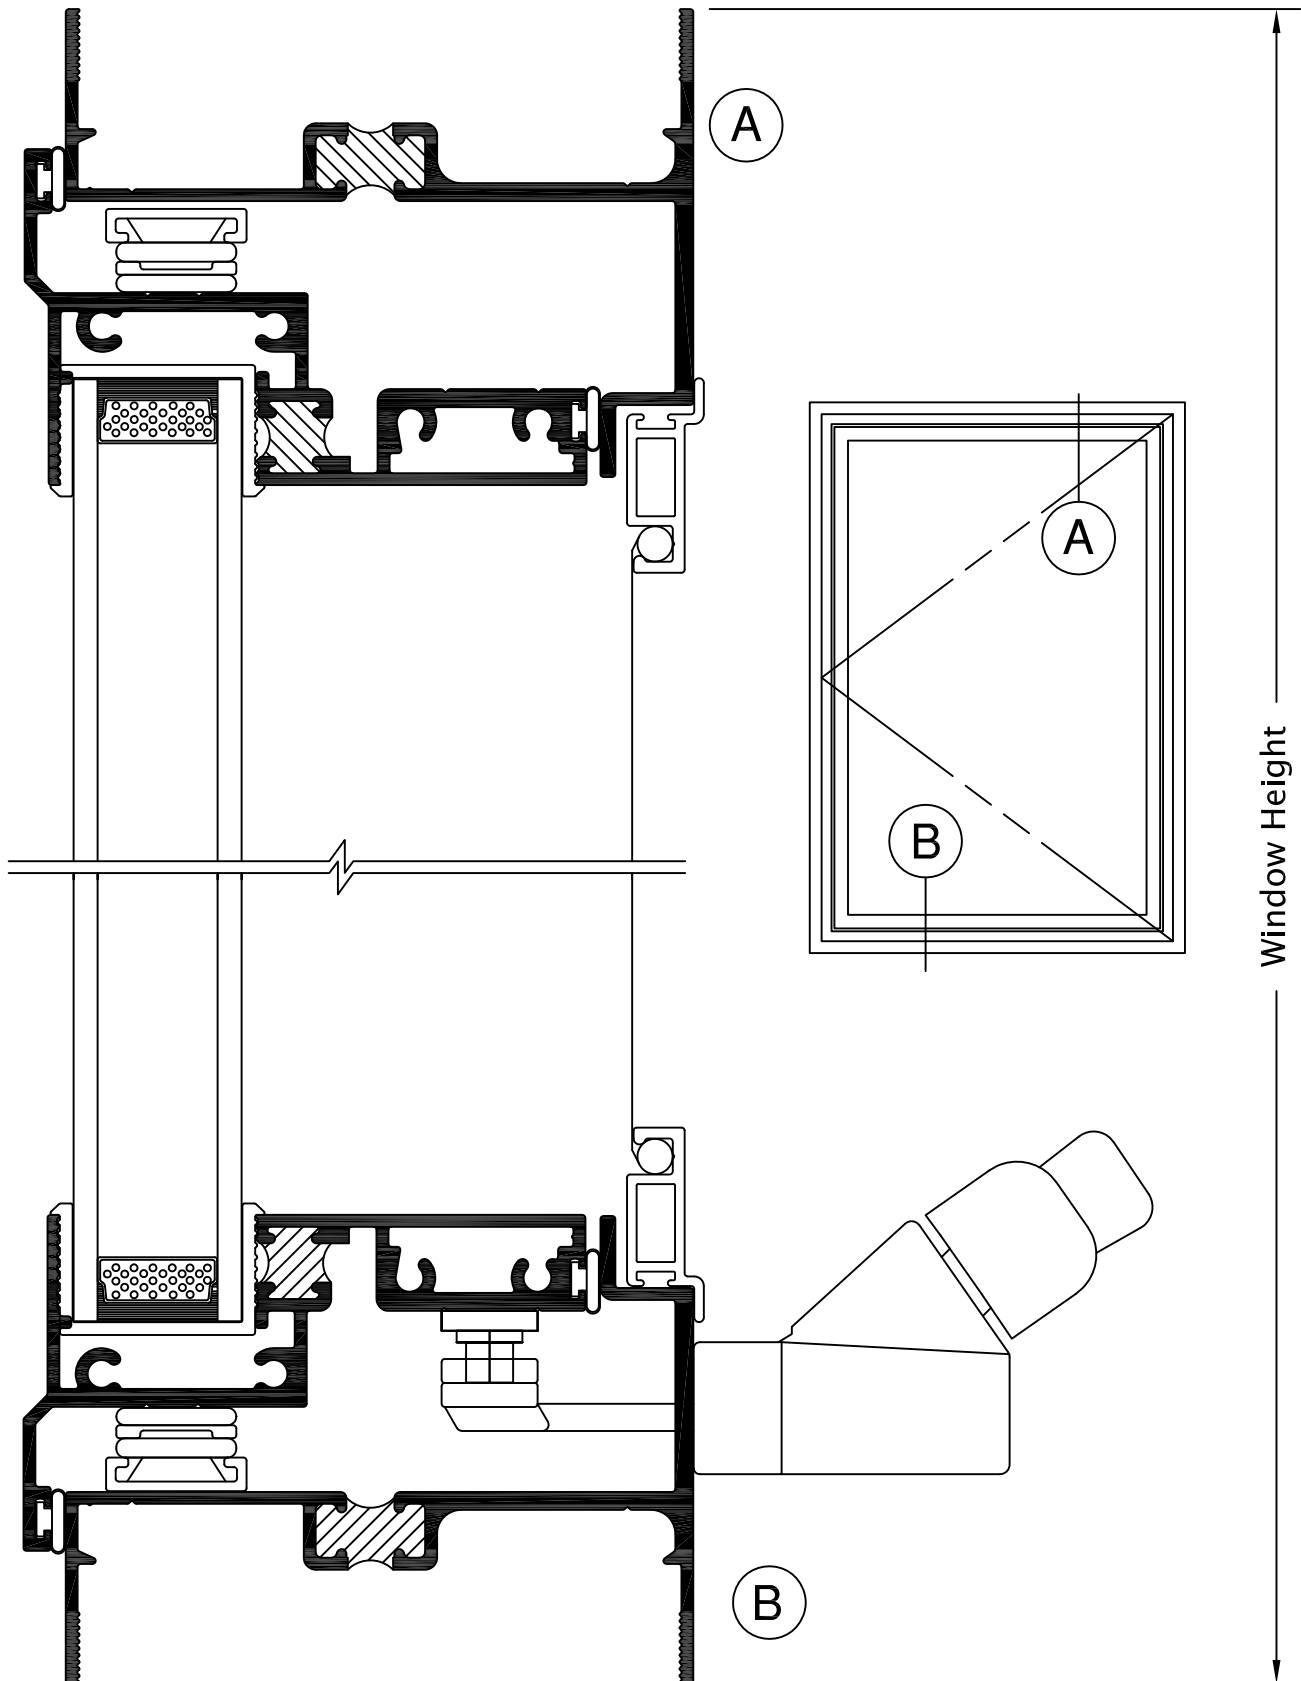

SERIES 900 3-1/4" SINGLE OUTSWING CASEMENT (C70)

Product Details (Scale: Full size)

SERIES 900 3-1/4" SINGLE OUTSWING CASEMENT (C70)

Product Details (Scale: Full size)