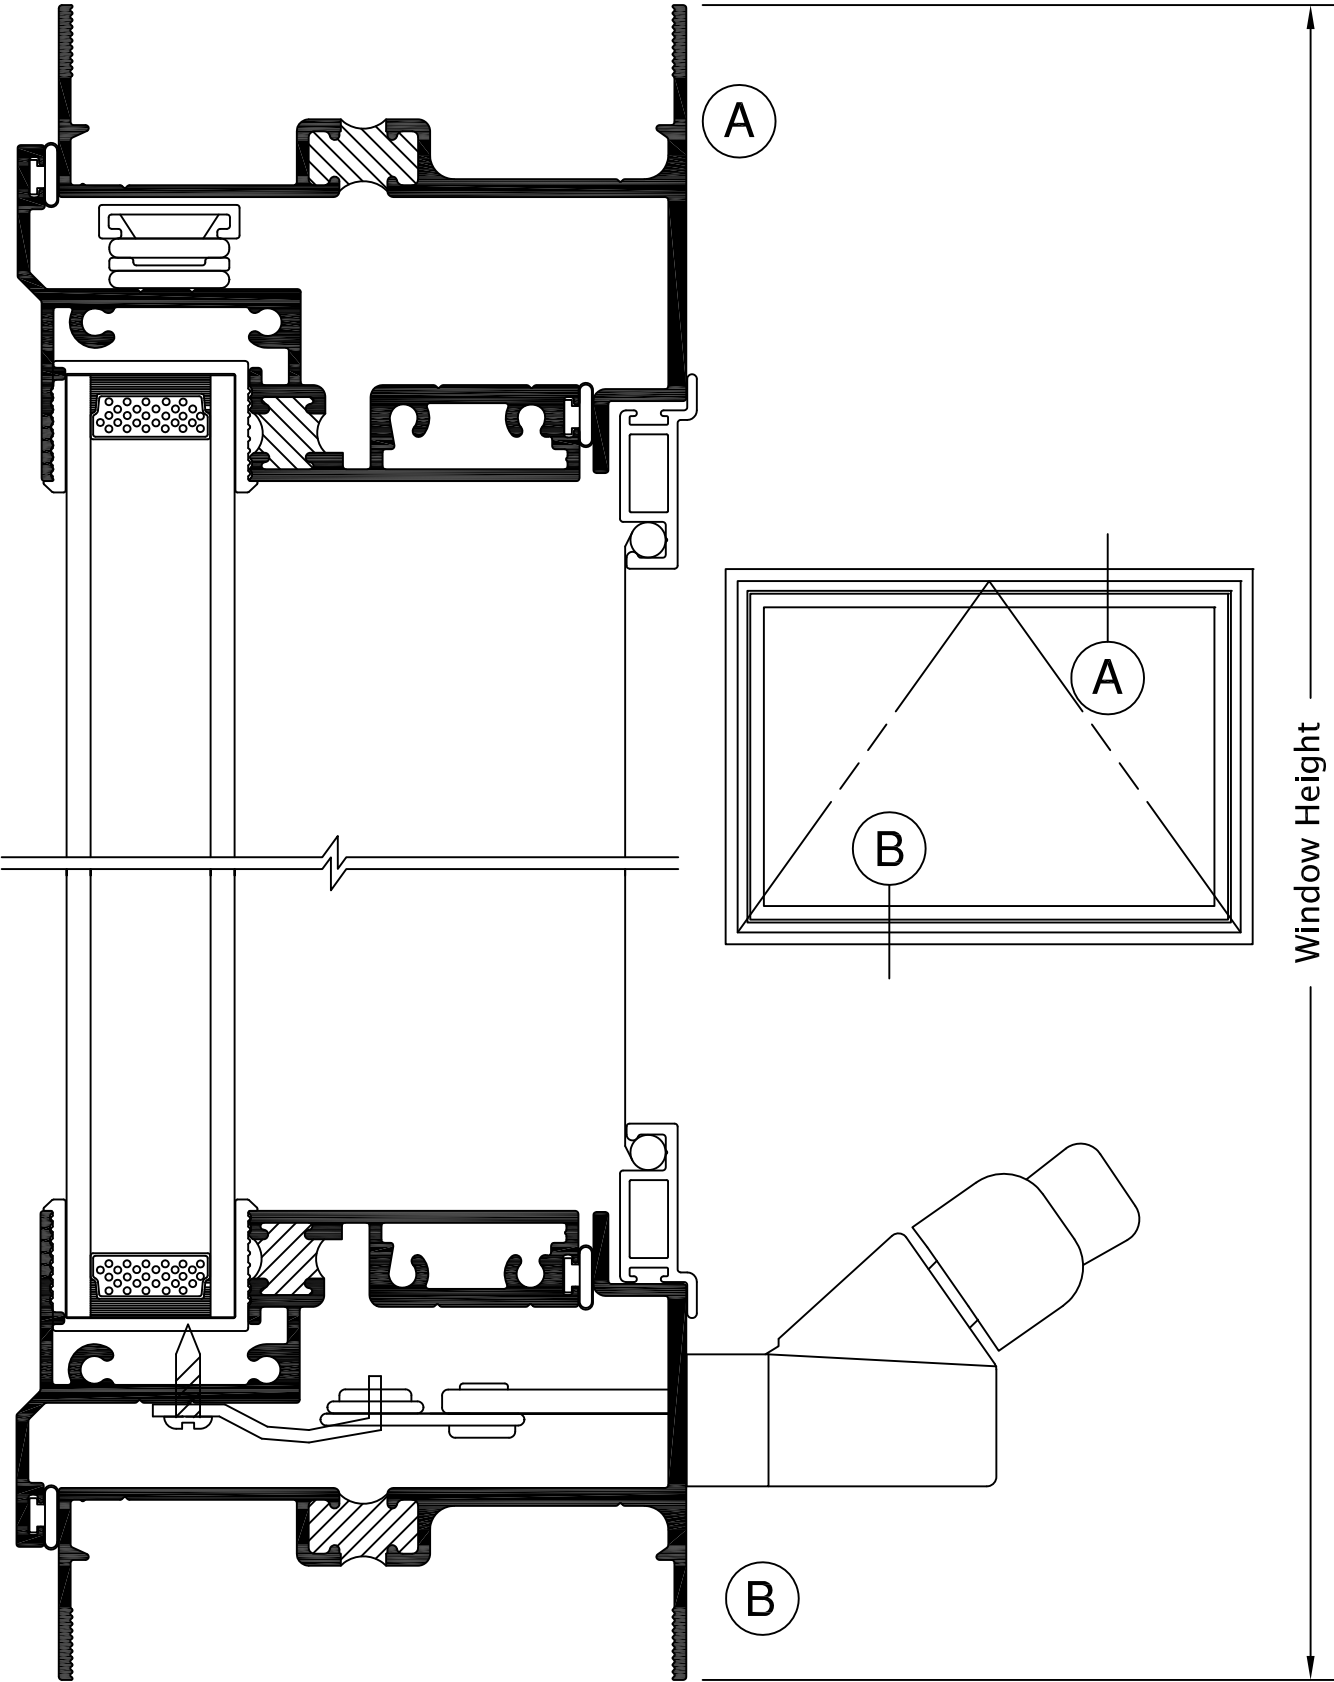

SERIES 925 3-1/4" PROJECTED AWNING WINDOW (C70)

Product Details (Scale: Full size)

SERIES 925 3-1/4" PROJECTED AWNING WINDOW (C70)

Product Details (Scale: Full size)