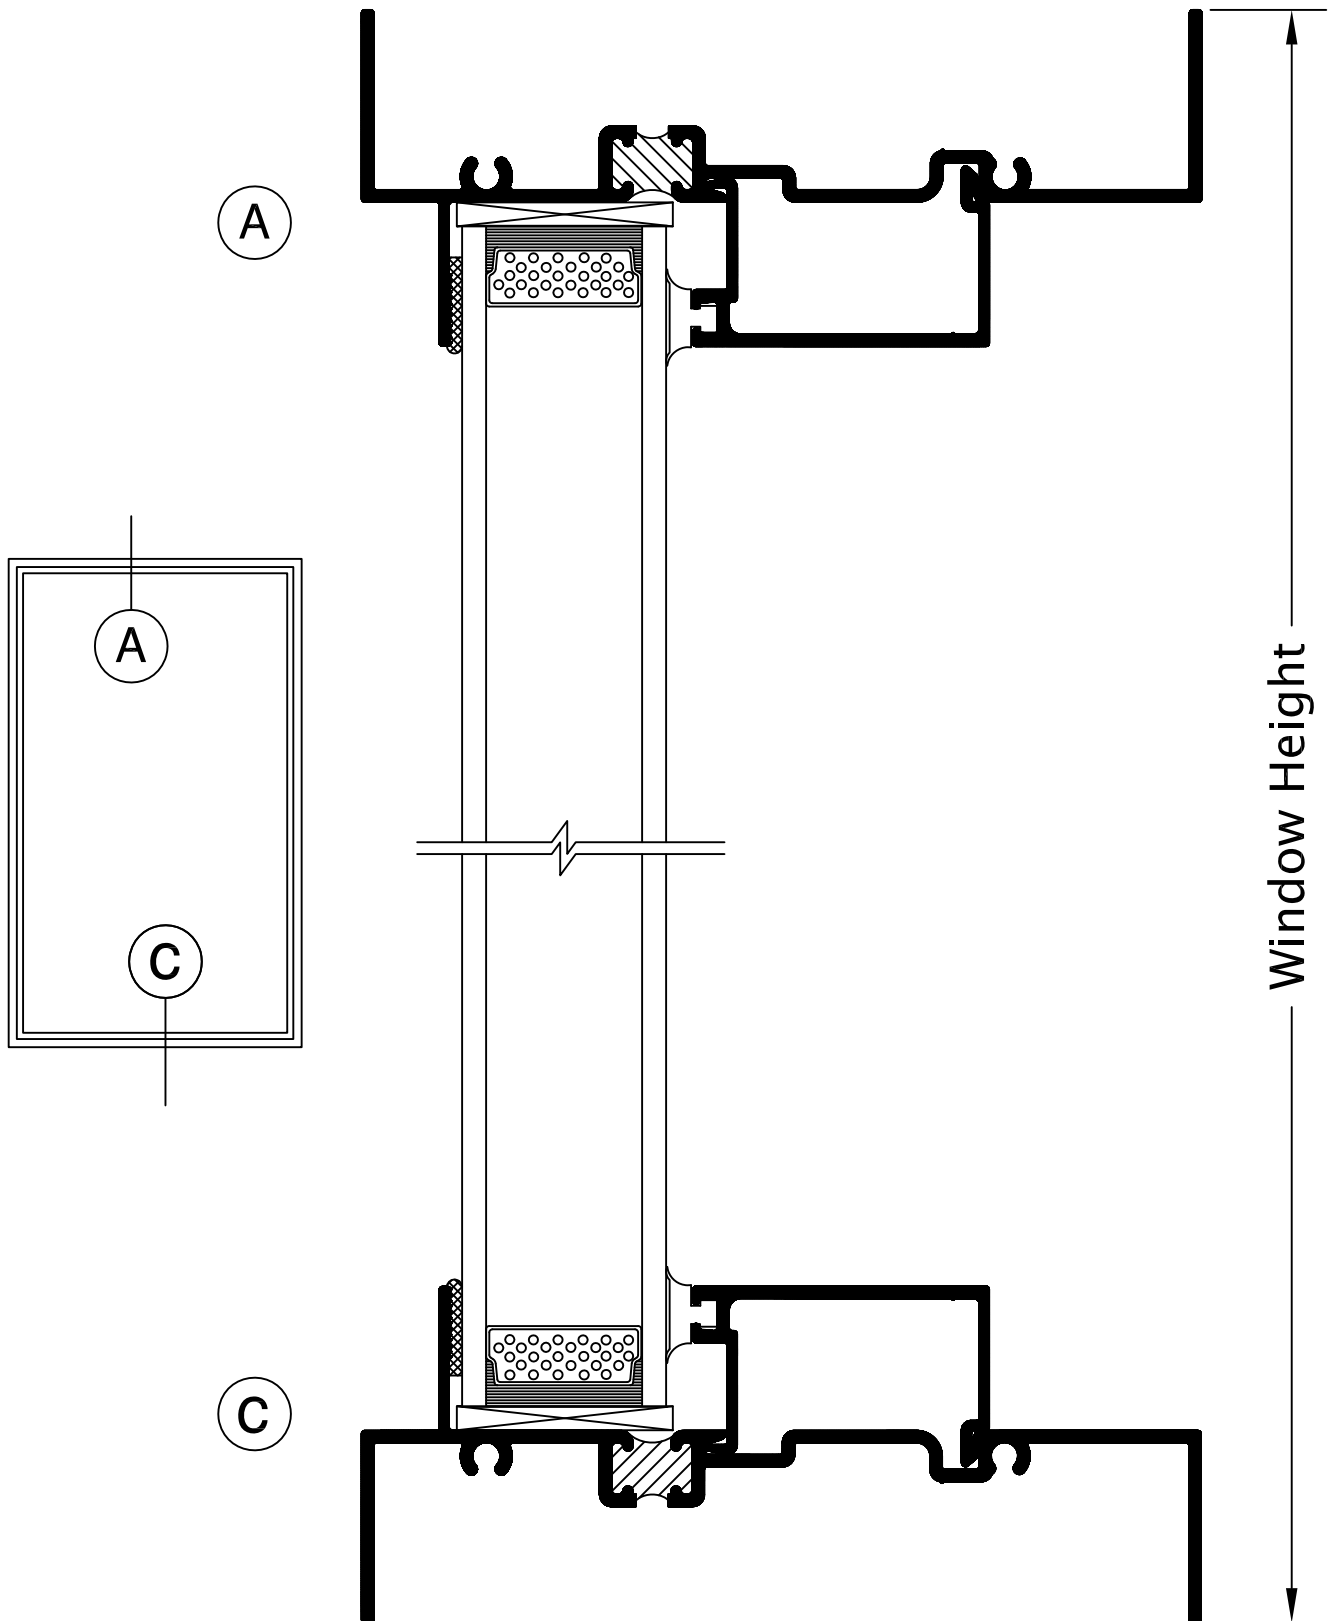

# SERIES 4151 4-3/8" TRANSOM for SLIDING GLASS DOORS

Product Details (Scale: Full size)