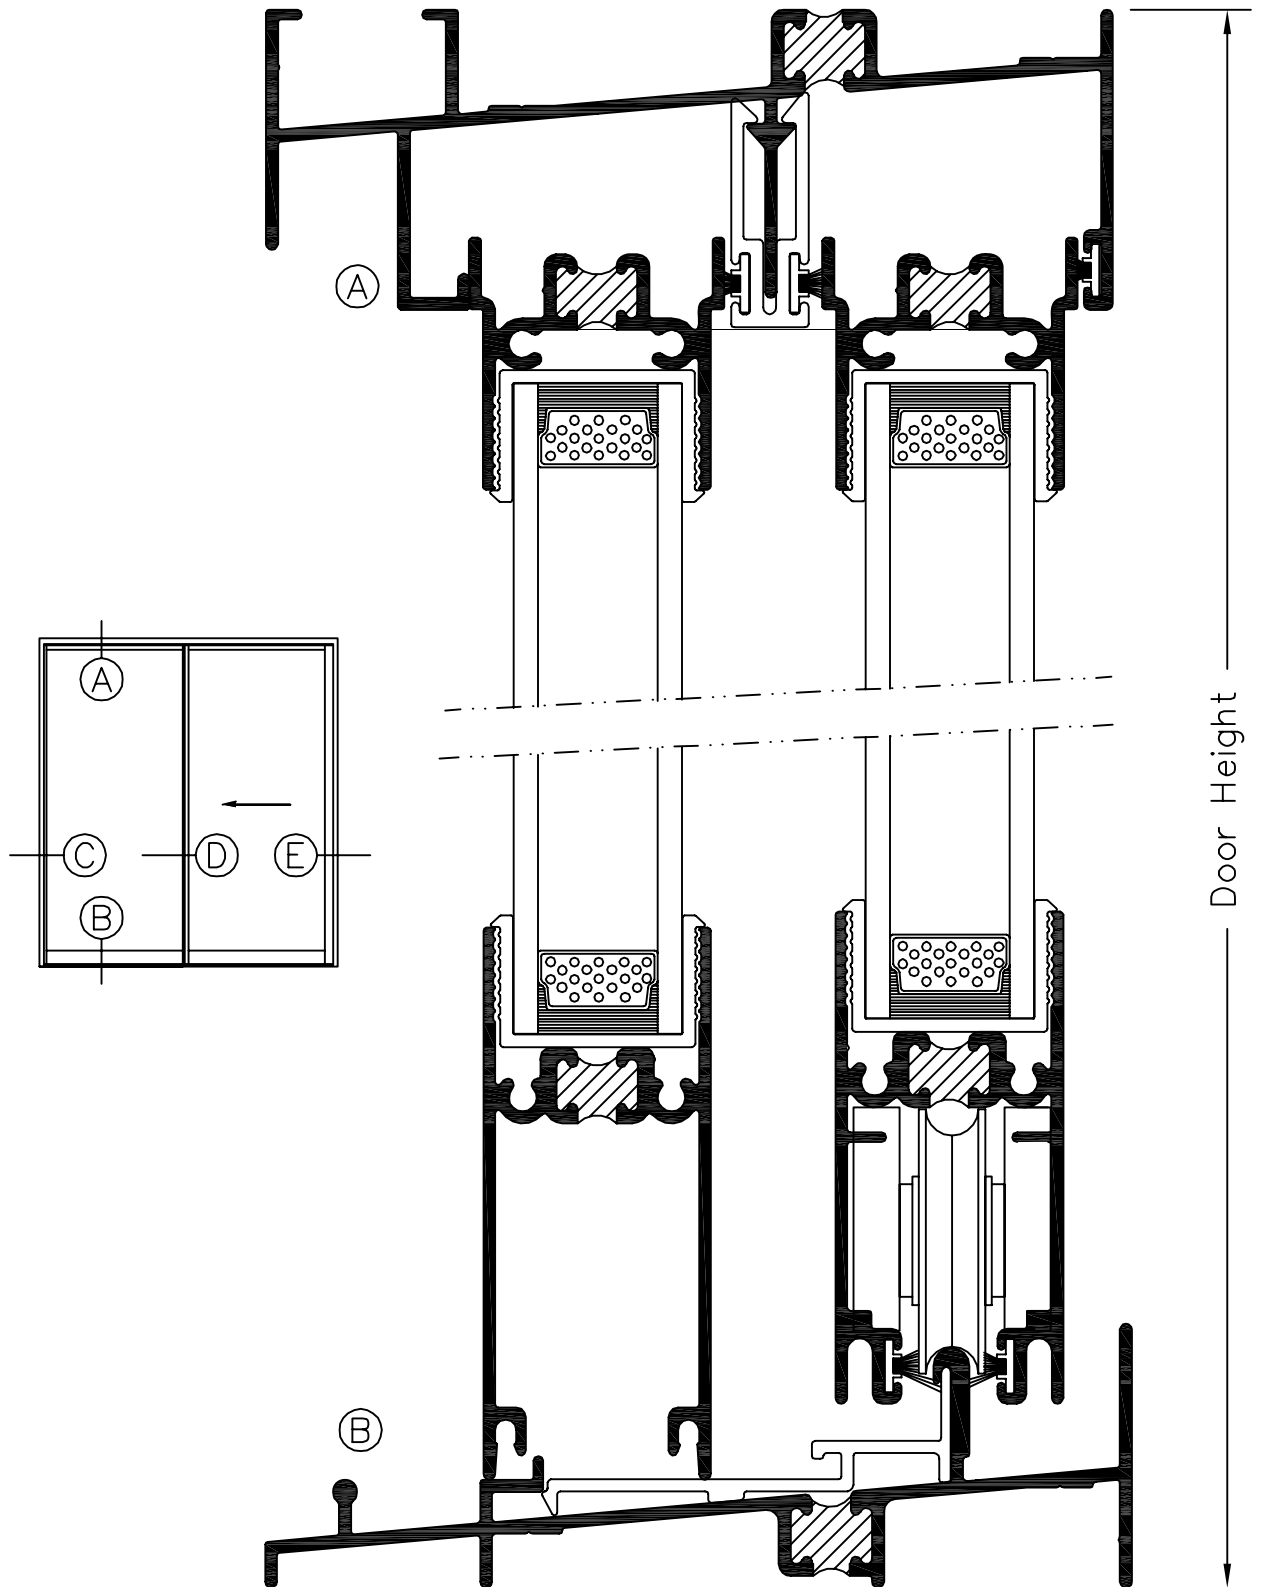

SERIES 9900 4-3/8" SLIDING GLASS DOOR (C25/35)

Product Details (Scale: Full size)

SERIES 9900 4-3/8" SLIDING GLASS DOOR (C25/35)

Product Details (Scale: Full size)