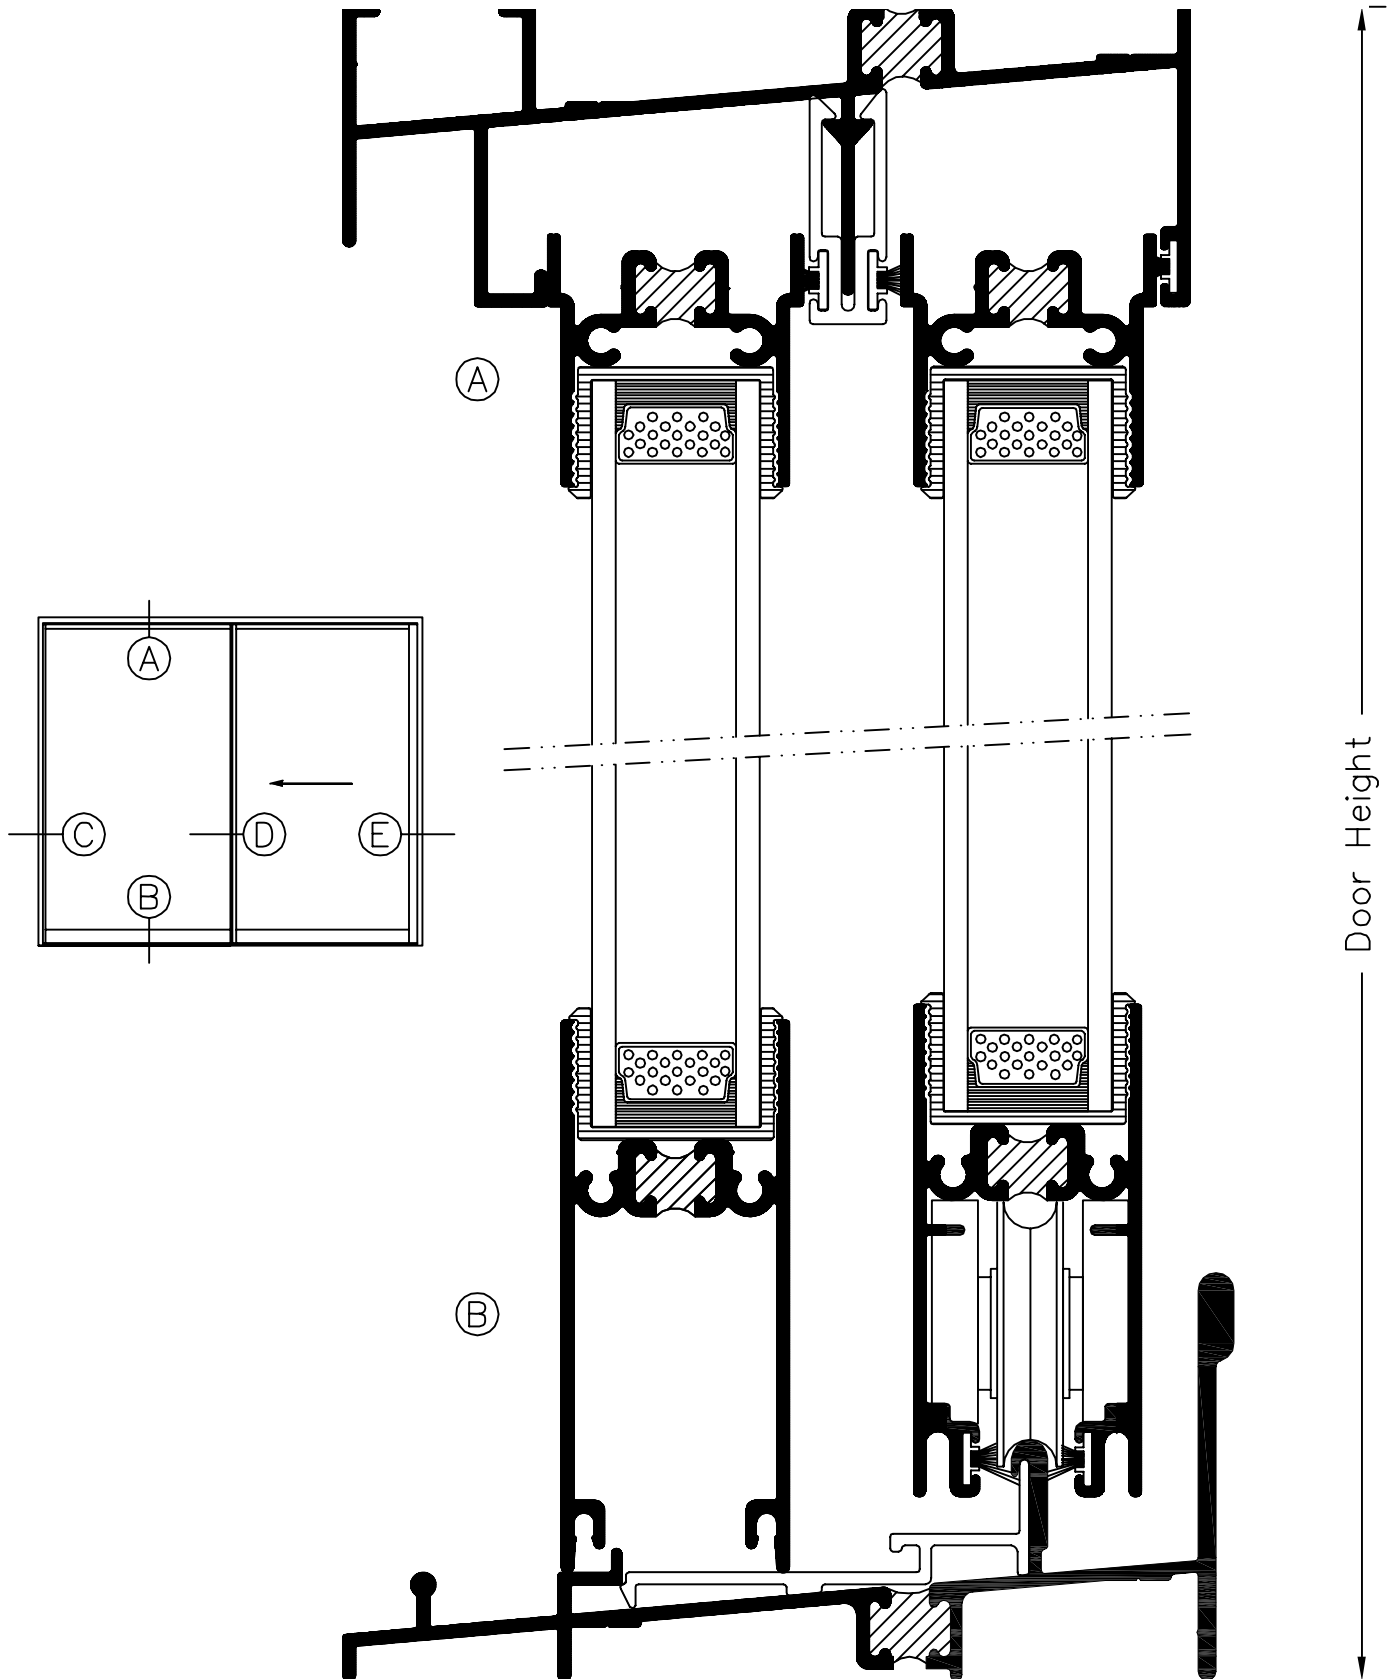

# SERIES 9910 4-3/8" SLIDING GLASS DOOR (CW30)

Product Details  
(Scale: Full size)