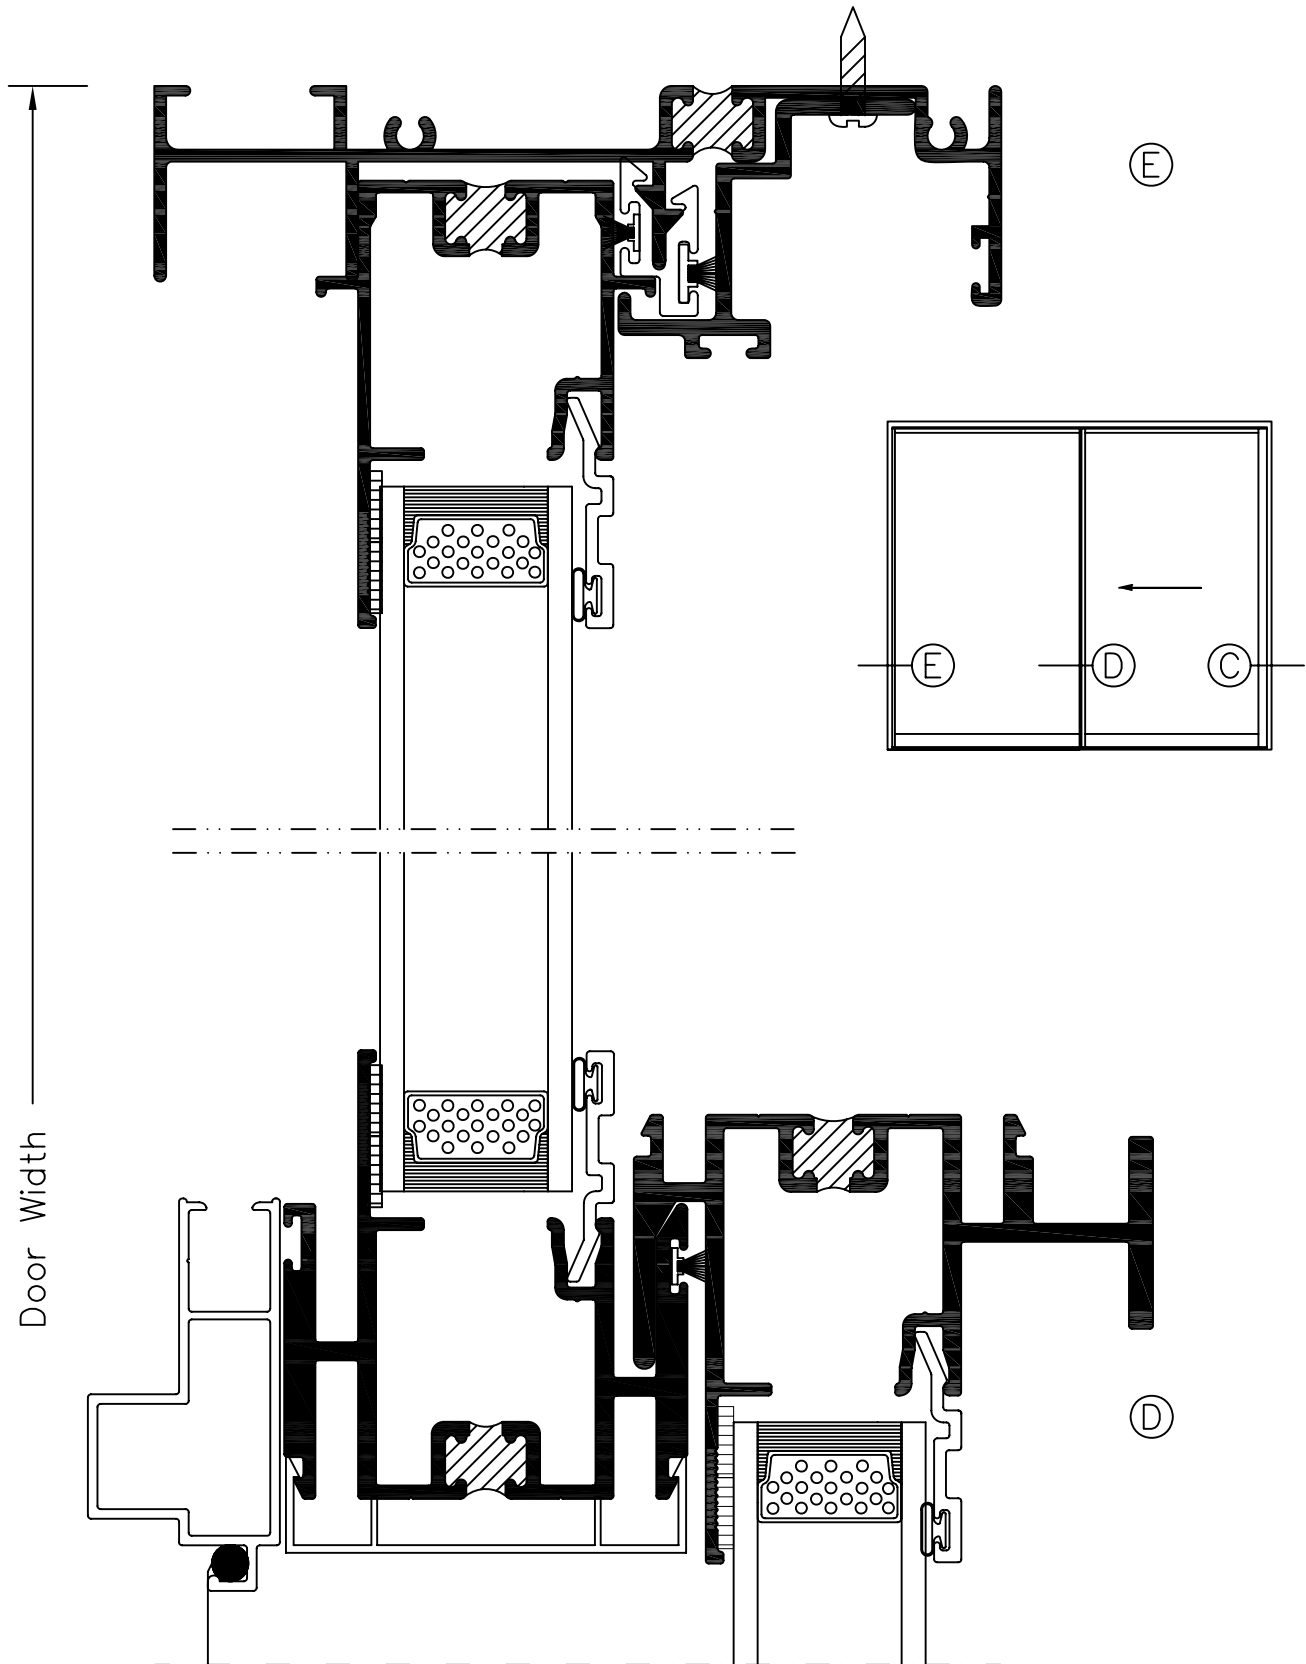

SERIES 9950 4-3/8" SLIDING GLASS DOOR (CW45)

Product Details (Scale: Full size)

SERIES 9950 4-3/8" SLIDING GLASS DOOR (CW45)

Product Details (Scale: Full size)

Door Width

SERIES 9950 4-3/8" SLIDING GLASS DOOR (CW45)

Product Details (Scale: Full size)