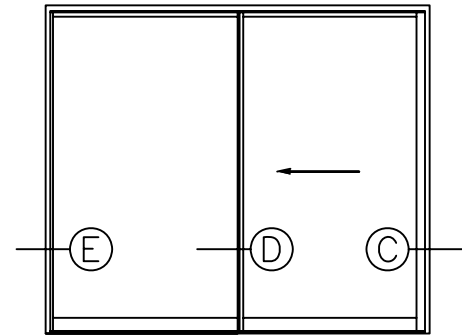

SERIES 9950 4-3/8" SLIDING GLASS DOOR (CW45)

Product Details (Scale: Full size)

SERIES 9950 4-3/8" SLIDING GLASS DOOR (CW45)

Product Details (Scale: Full size)

Door Width

SERIES 9950 4-3/8" SLIDING GLASS DOOR (CW45)

Product Details (Scale: Full size)