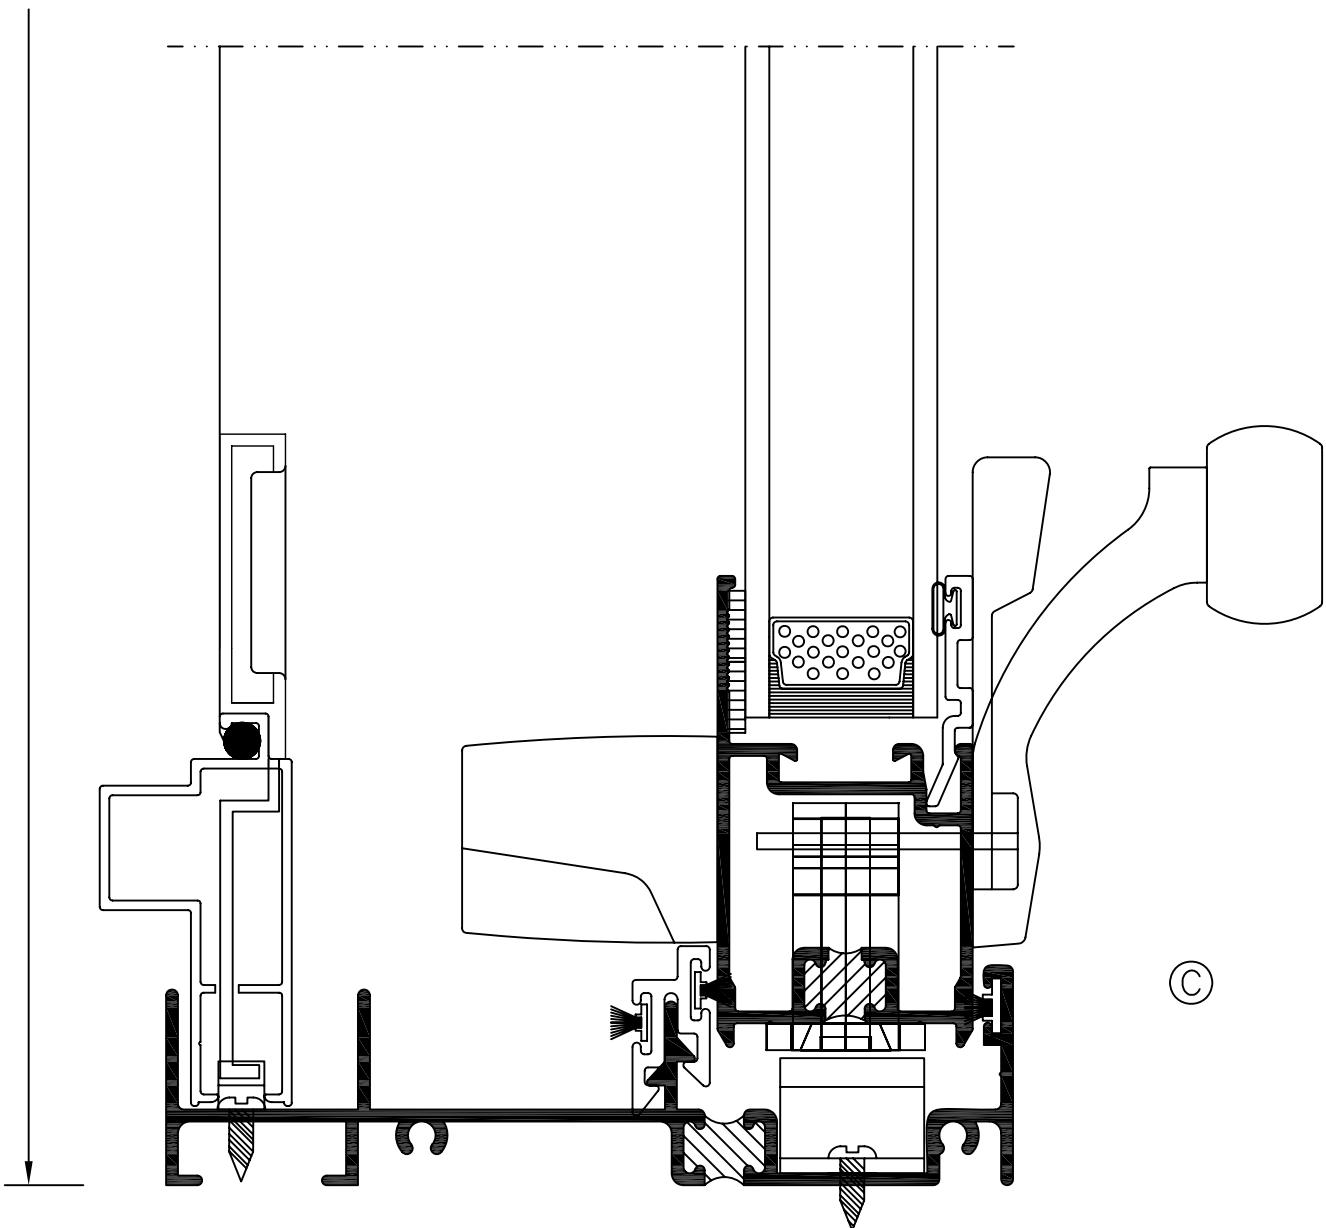

SERIES 9950 4-3/8" SLIDING GLASS DOOR (CW45)

Product Details (Scale: Full size)

SERIES 9950 4-3/8" SLIDING GLASS DOOR (CW45)

Product Details (Scale: Full size)

Door Width

SERIES 9950 4-3/8" SLIDING GLASS DOOR (CW45)

Product Details (Scale: Full size)