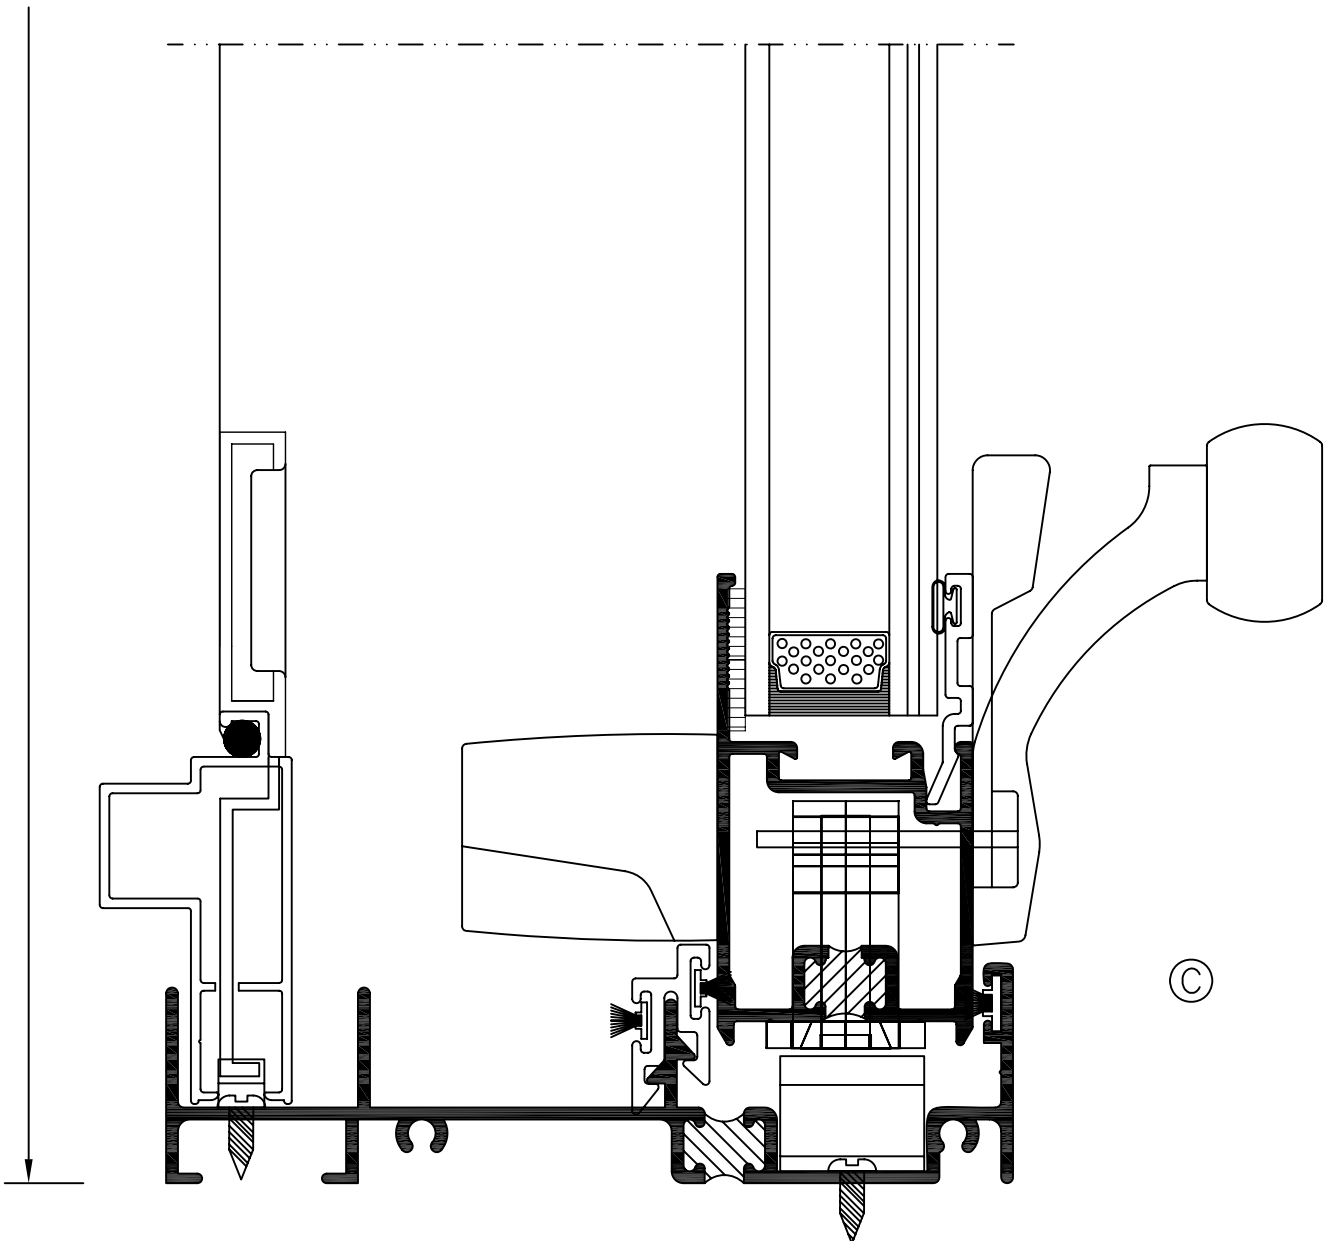

SERIES 9950 4-3/8" SLIDING GLASS DOOR (IMPACT)

Product Details (Scale: Full size)

SERIES 9950 4-3/8" SLIDING GLASS DOOR (IMPACT)

Product Details (Scale: Full size)

Door Width

SERIES 9950 4-3/8" SLIDING GLASS DOOR (IMPACT)

Product Details (Scale: Full size)