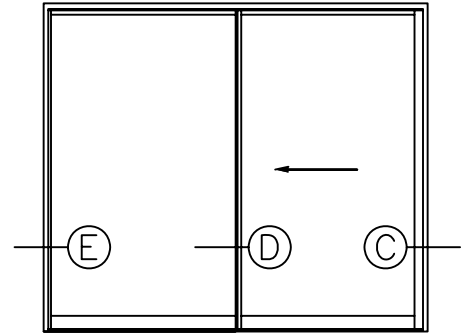

SERIES 9950 4-3/8" SLIDING GLASS DOOR (IMPACT)

Product Details (Scale: Full size)

SERIES 9950 4-3/8" SLIDING GLASS DOOR (IMPACT)

Product Details (Scale: Full size)

Door Width

SERIES 9950 4-3/8" SLIDING GLASS DOOR (IMPACT)

Product Details (Scale: Full size)