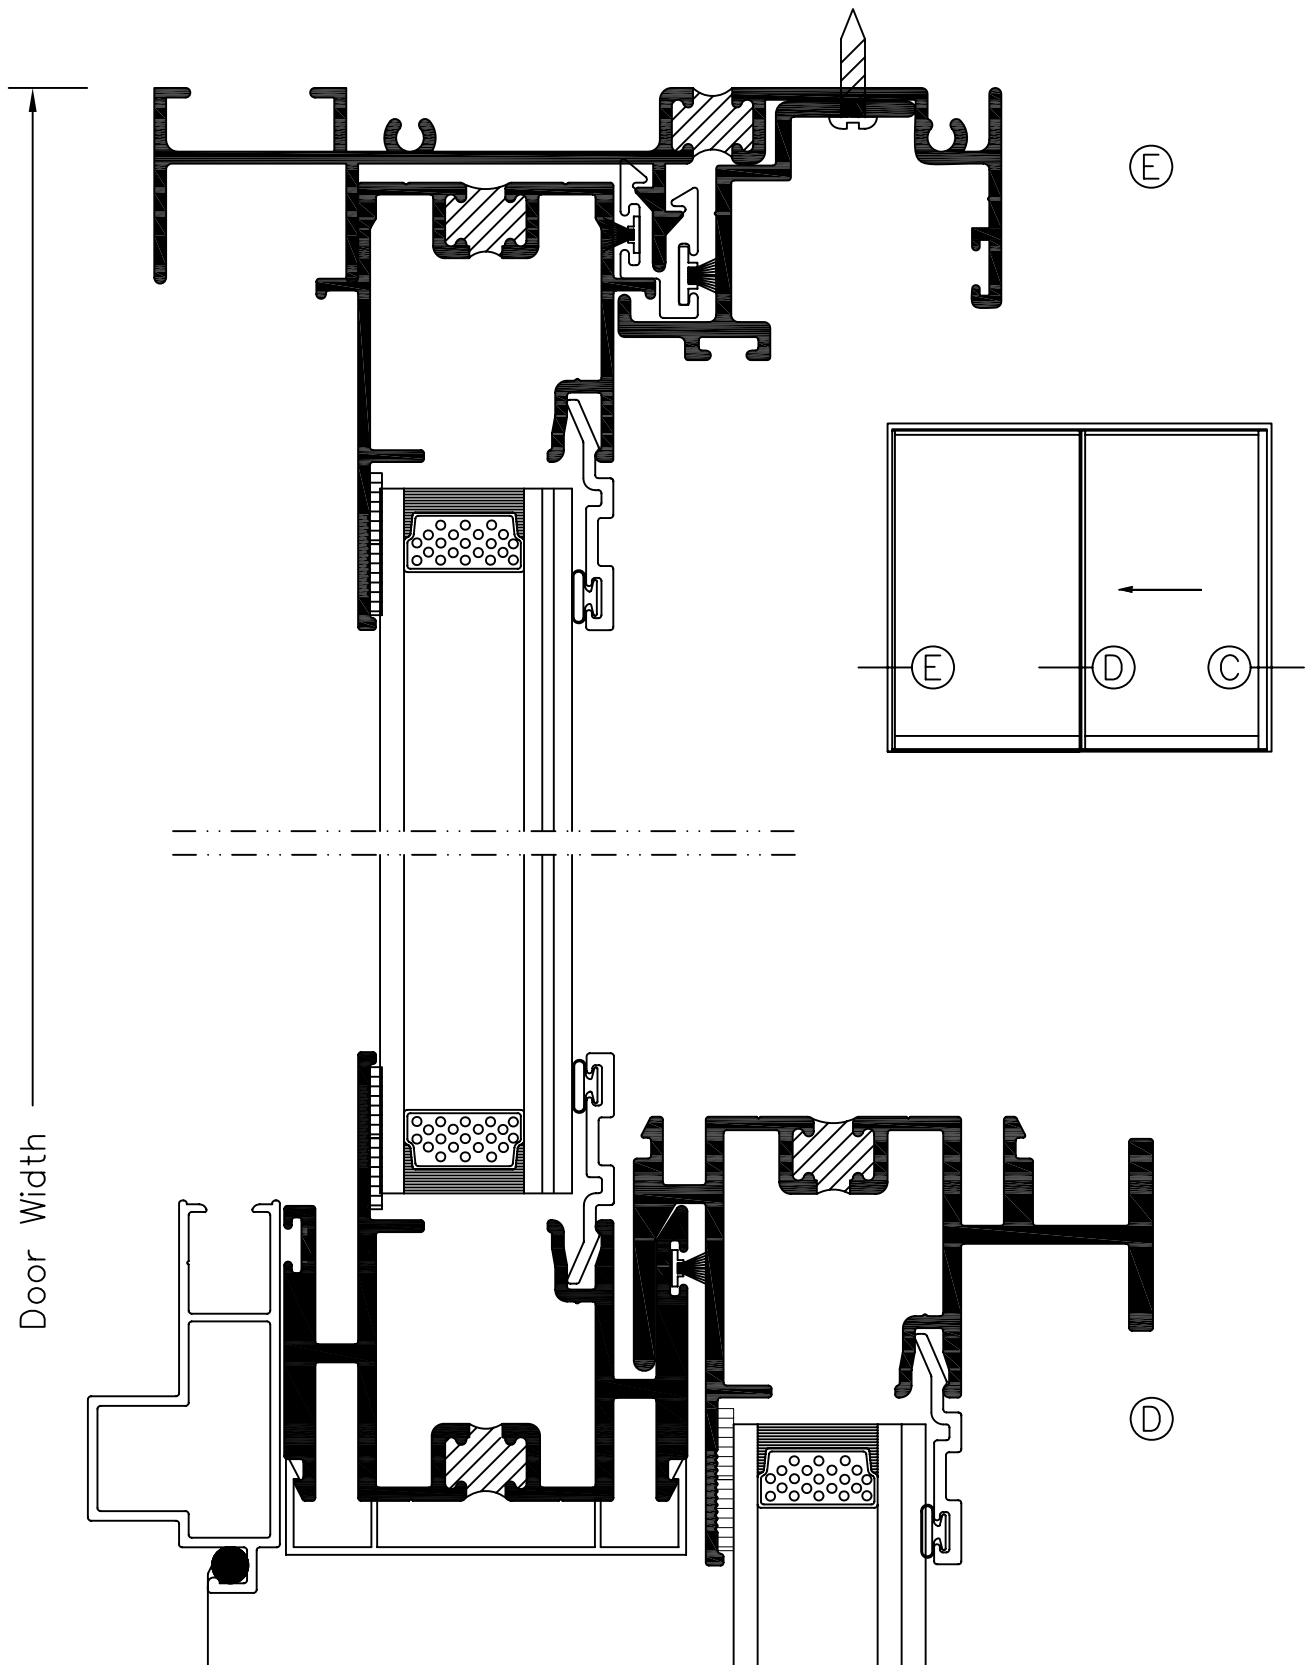

SERIES 9950 4-3/8" SLIDING GLASS DOOR (IMPACT)

Product Details (Scale: Full size)

SERIES 9950 4-3/8" SLIDING GLASS DOOR (IMPACT)

Product Details (Scale: Full size)

Door Width

SERIES 9950 4-3/8" SLIDING GLASS DOOR (IMPACT)

Product Details (Scale: Full size)