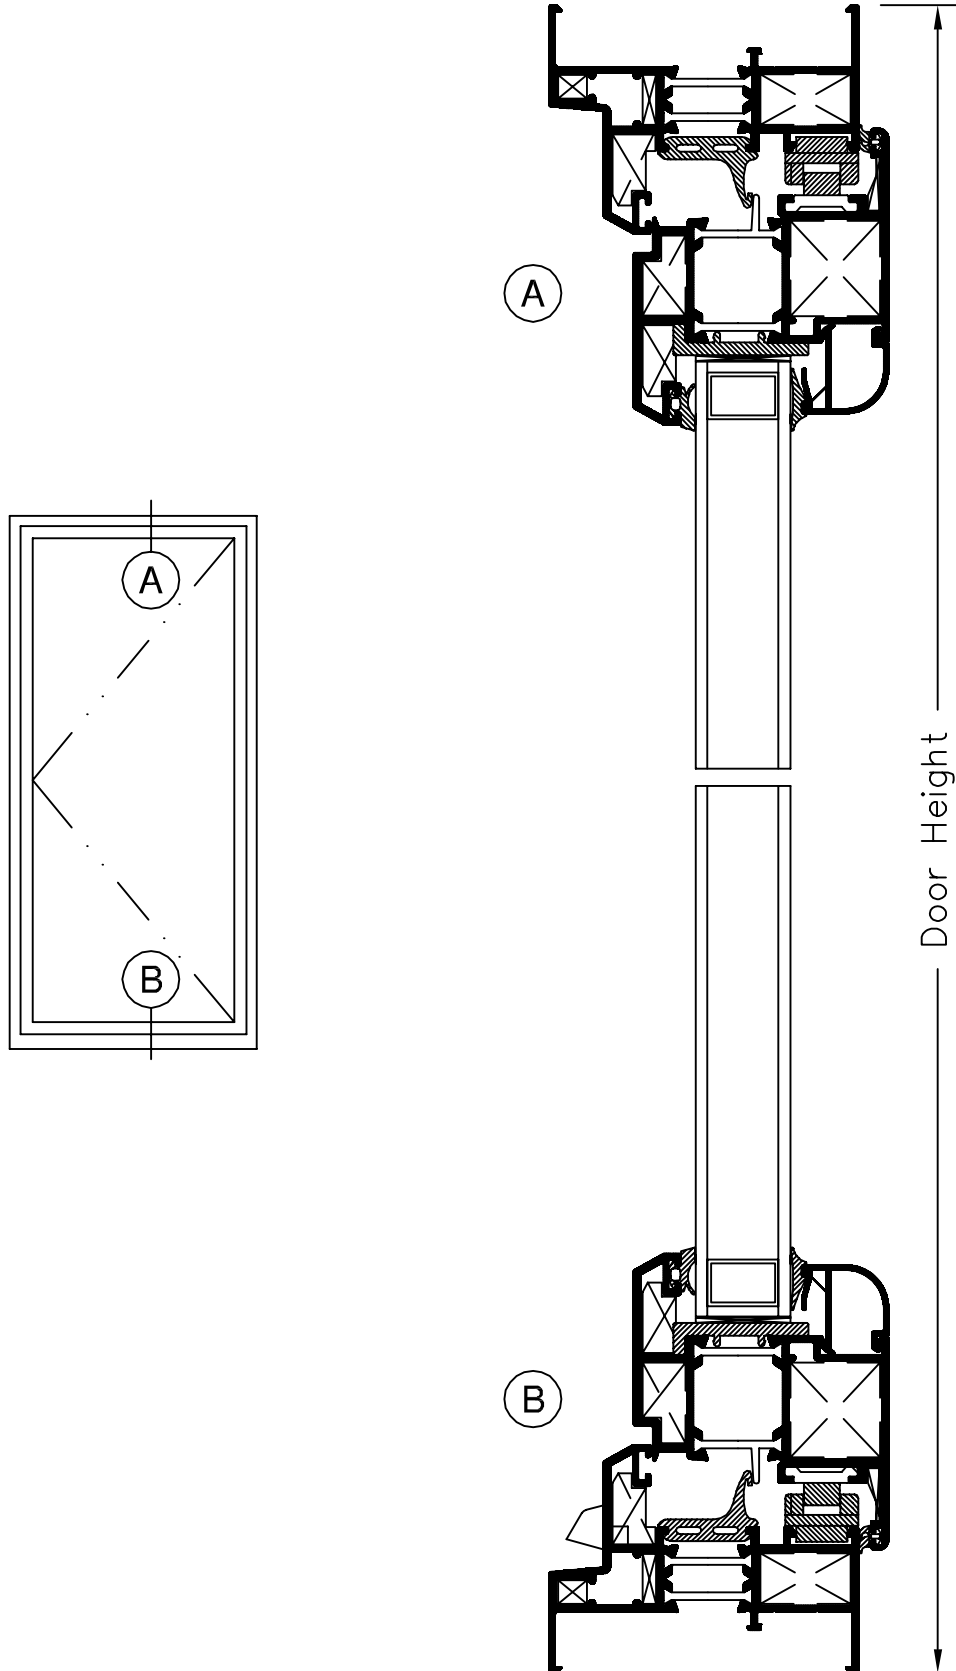

# SERIES 1400 3-1/4" SINGLE INSWING TERRACE DOOR

Product Details (Scale: Half size)