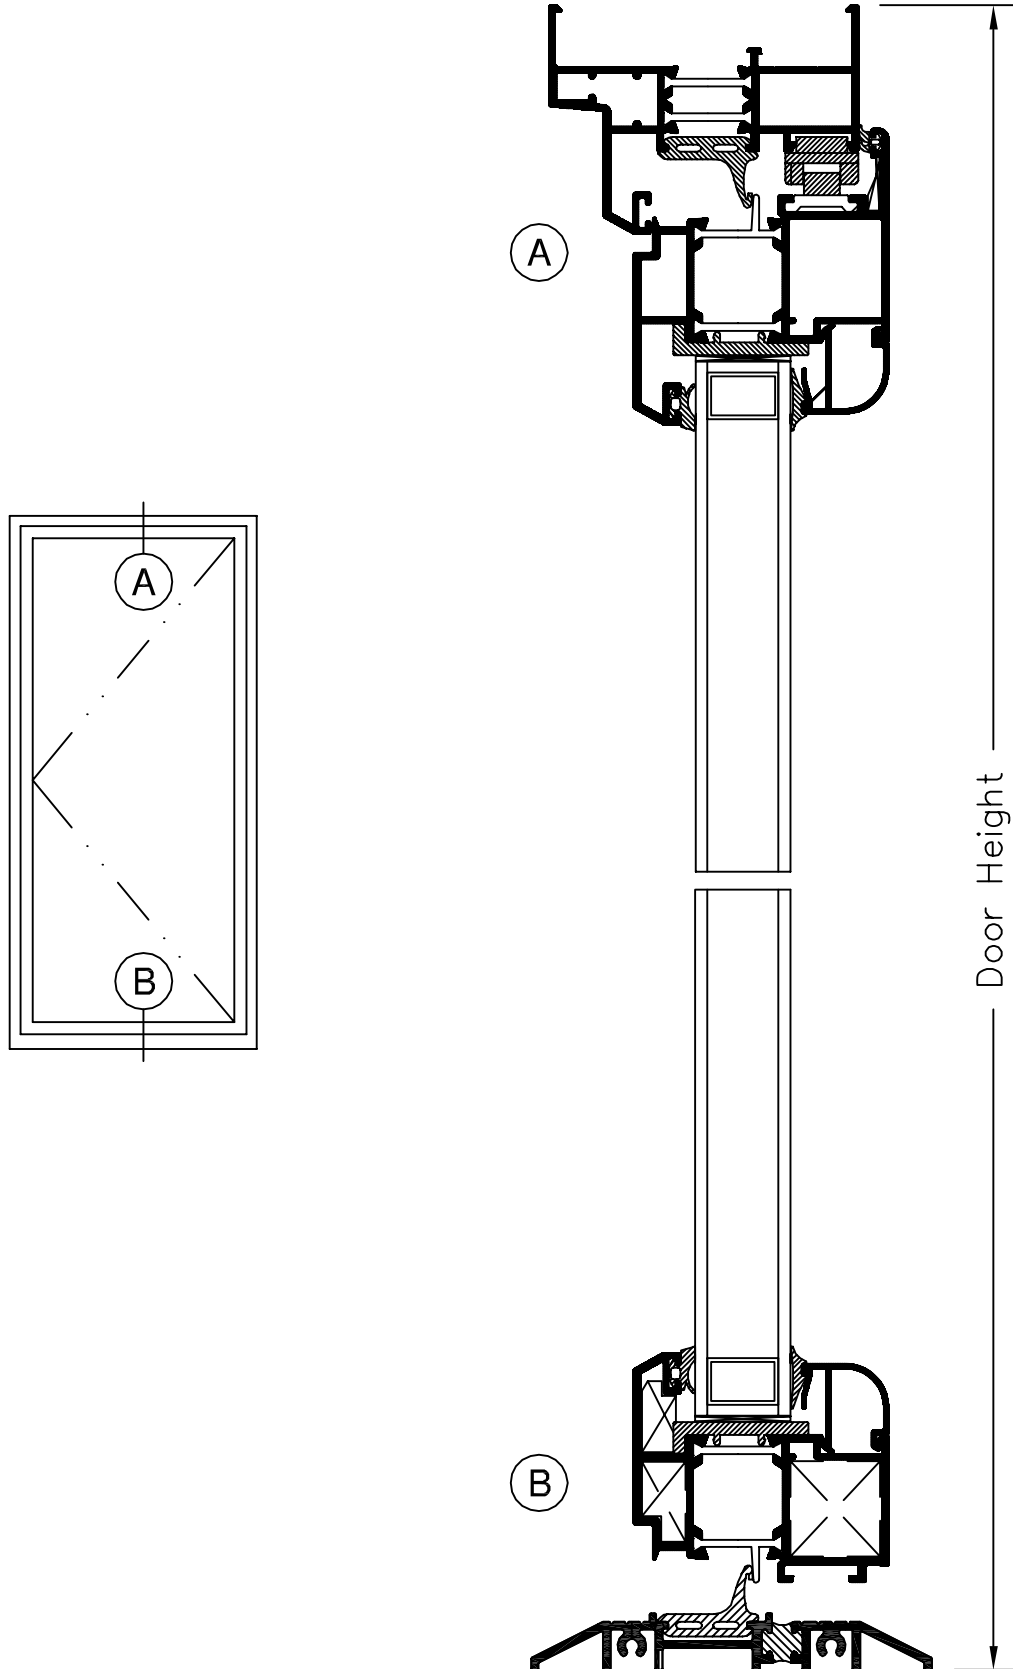

SERIES 1400F 3-1/4" SINGLE INSWING TERRACE DOOR

With Fair Housing sill

Product Details (Scale: Half size)

SERIES 1400F 3-1/4" SINGLE INSWING TERRACE DOOR

Product Details (Scale: Half size)

With Fair Housing sill