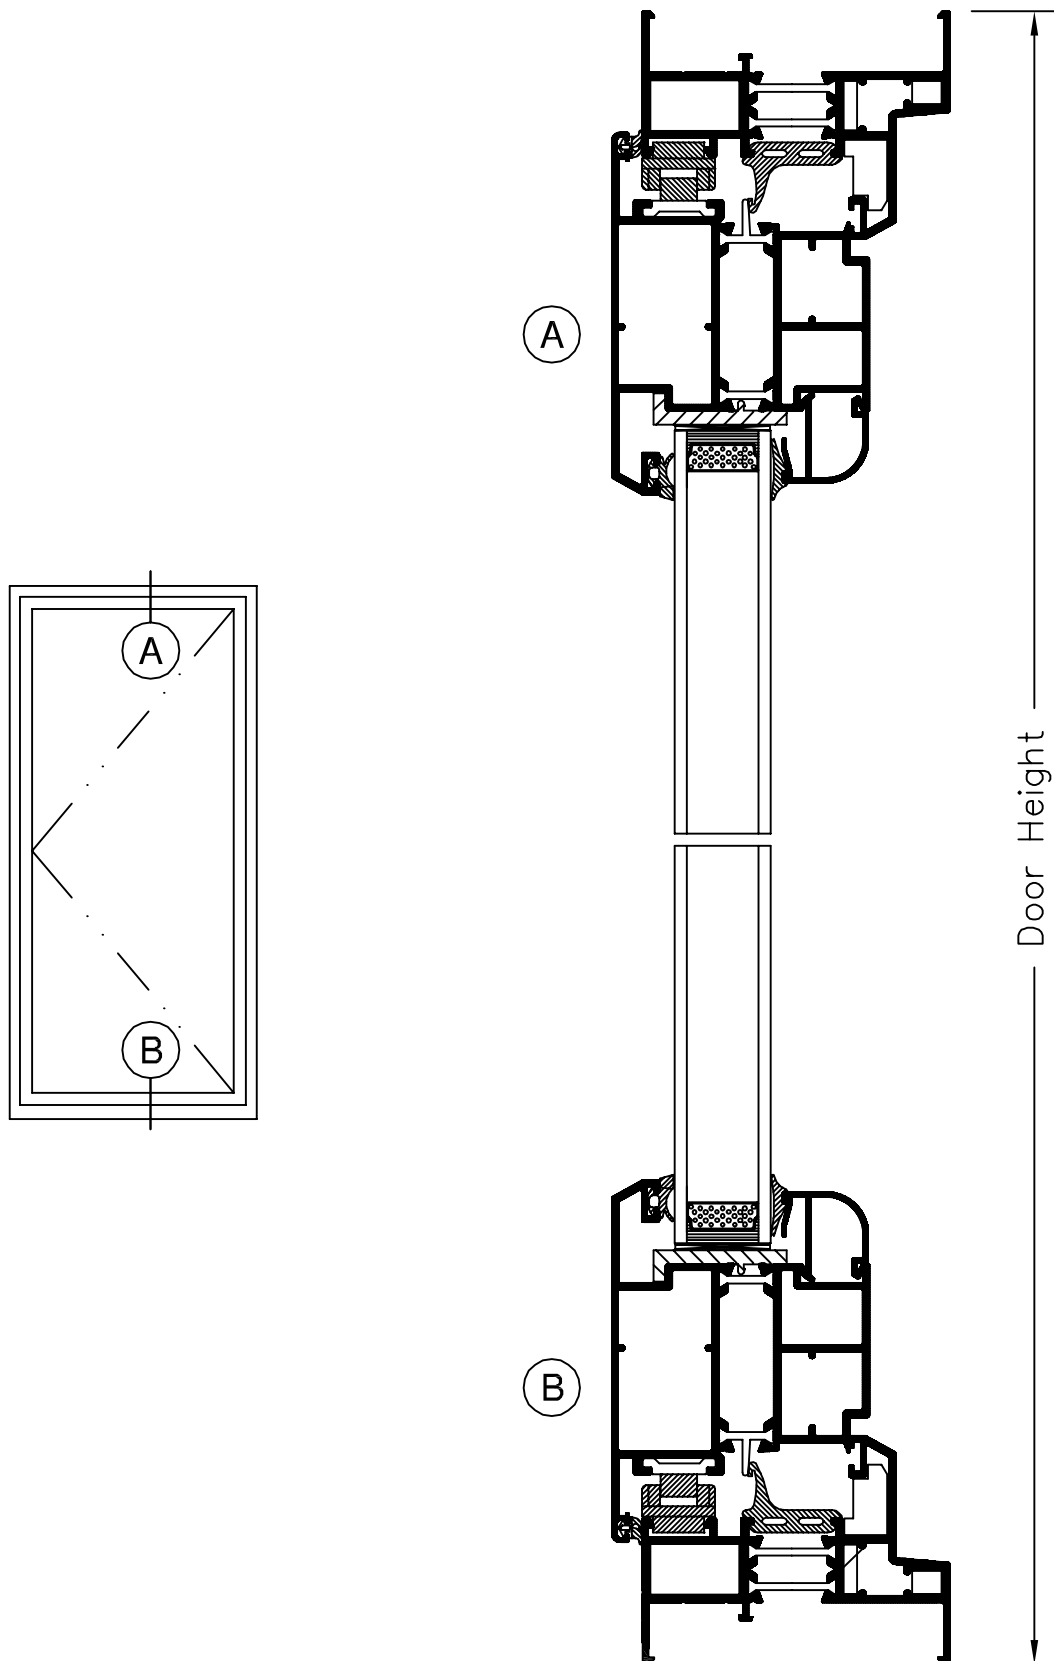

SERIES 1401 3-1/4" SINGLE OUTSWING TERRACE DOOR

Product Details (Scale: Half size)

SERIES 1401 3-1/4" SINGLE OUTSWING TERRACE DOOR

Product Details (Scale: Half size)