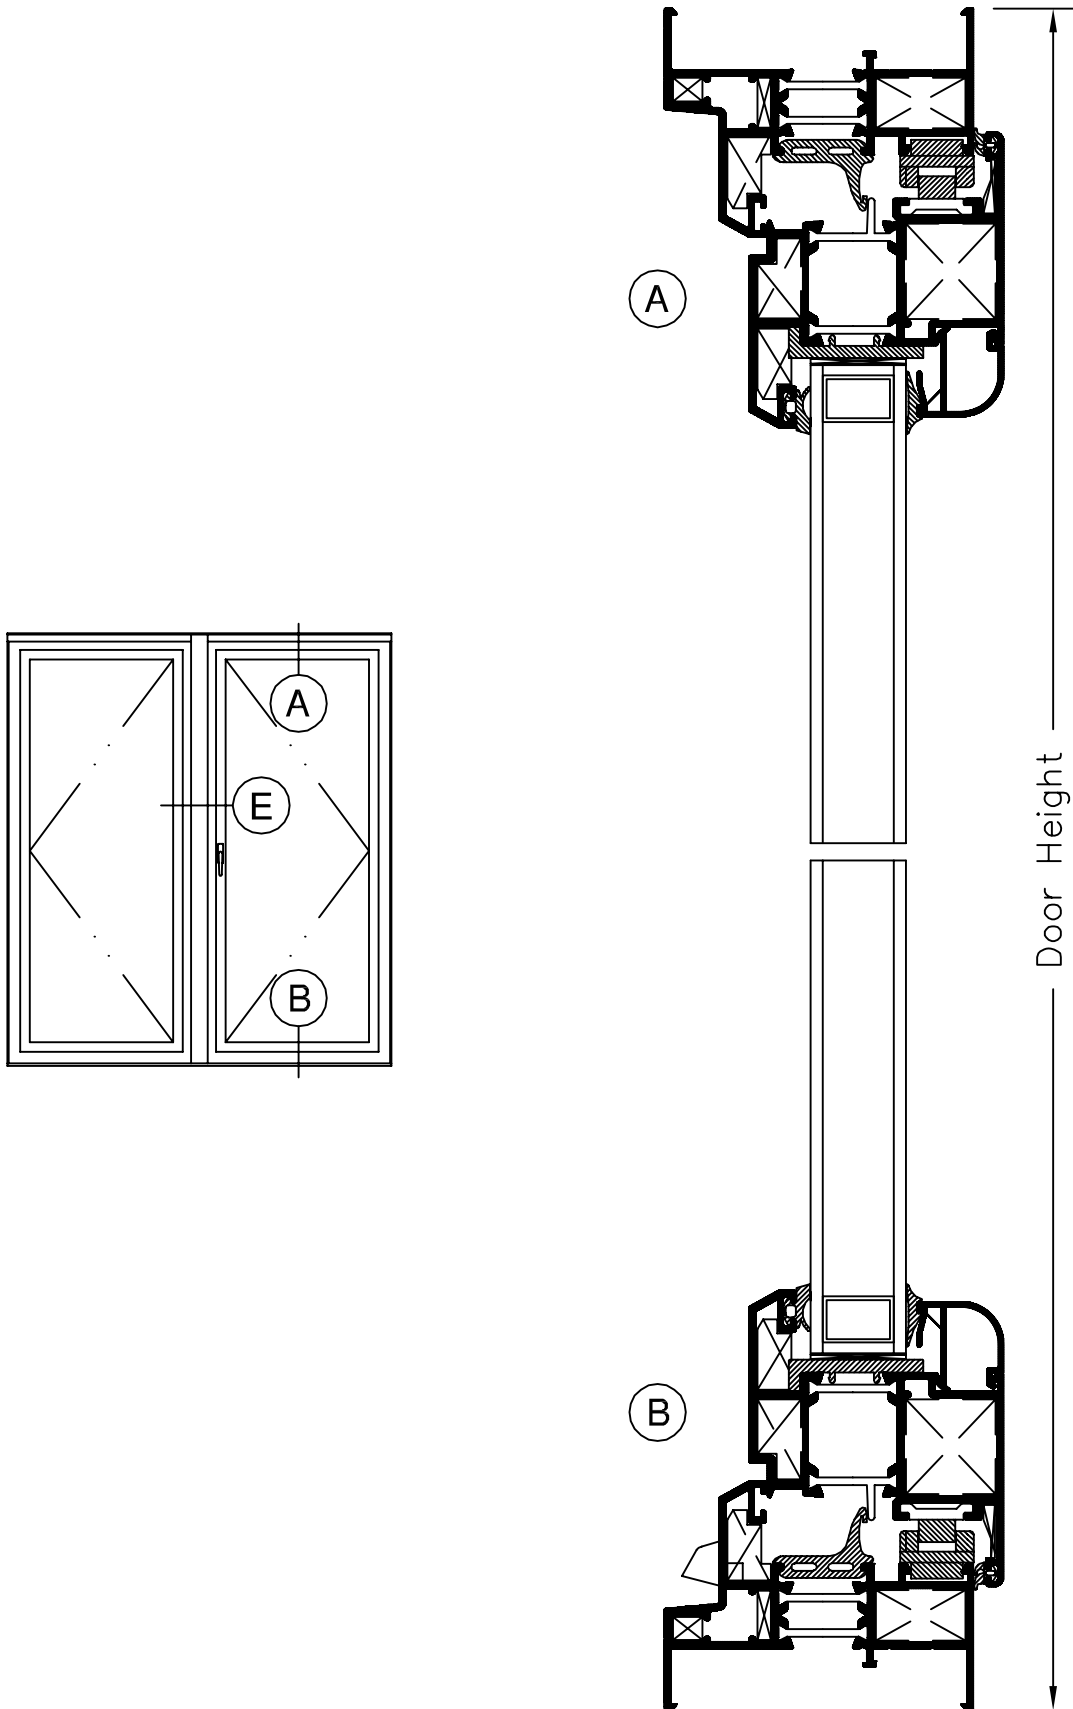

SERIES 1420 3-1/4" DUAL INSWING TERRACE DOOR

Product Details (Scale: Half size)

SERIES 1420 3-1/4" DUAL INSWING TERRACE DOOR

Product Details (Scale: Half size)