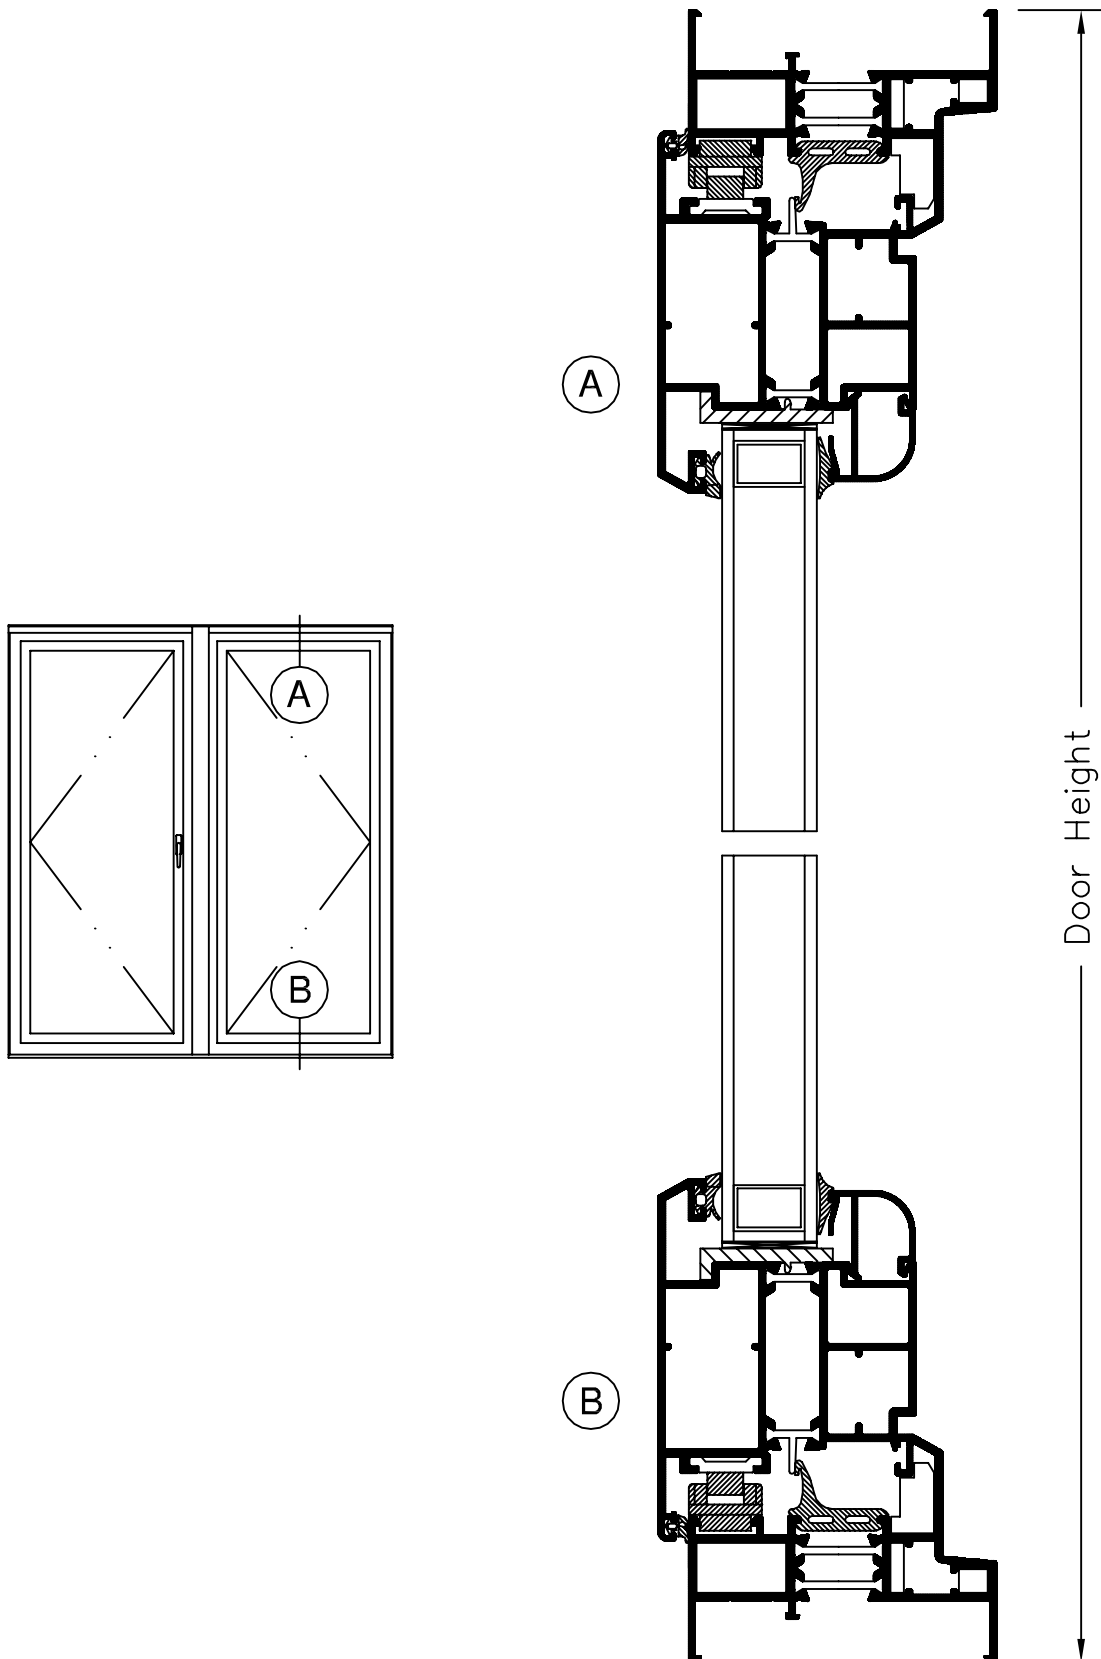

SERIES 1421 3-1/4" DUAL OUTSWING TERRACE DOOR

Product Details (Scale: Half size)

SERIES 1421 3-1/4" DUAL OUTSWING TERRACE DOOR

Product Details (Scale: Half size)