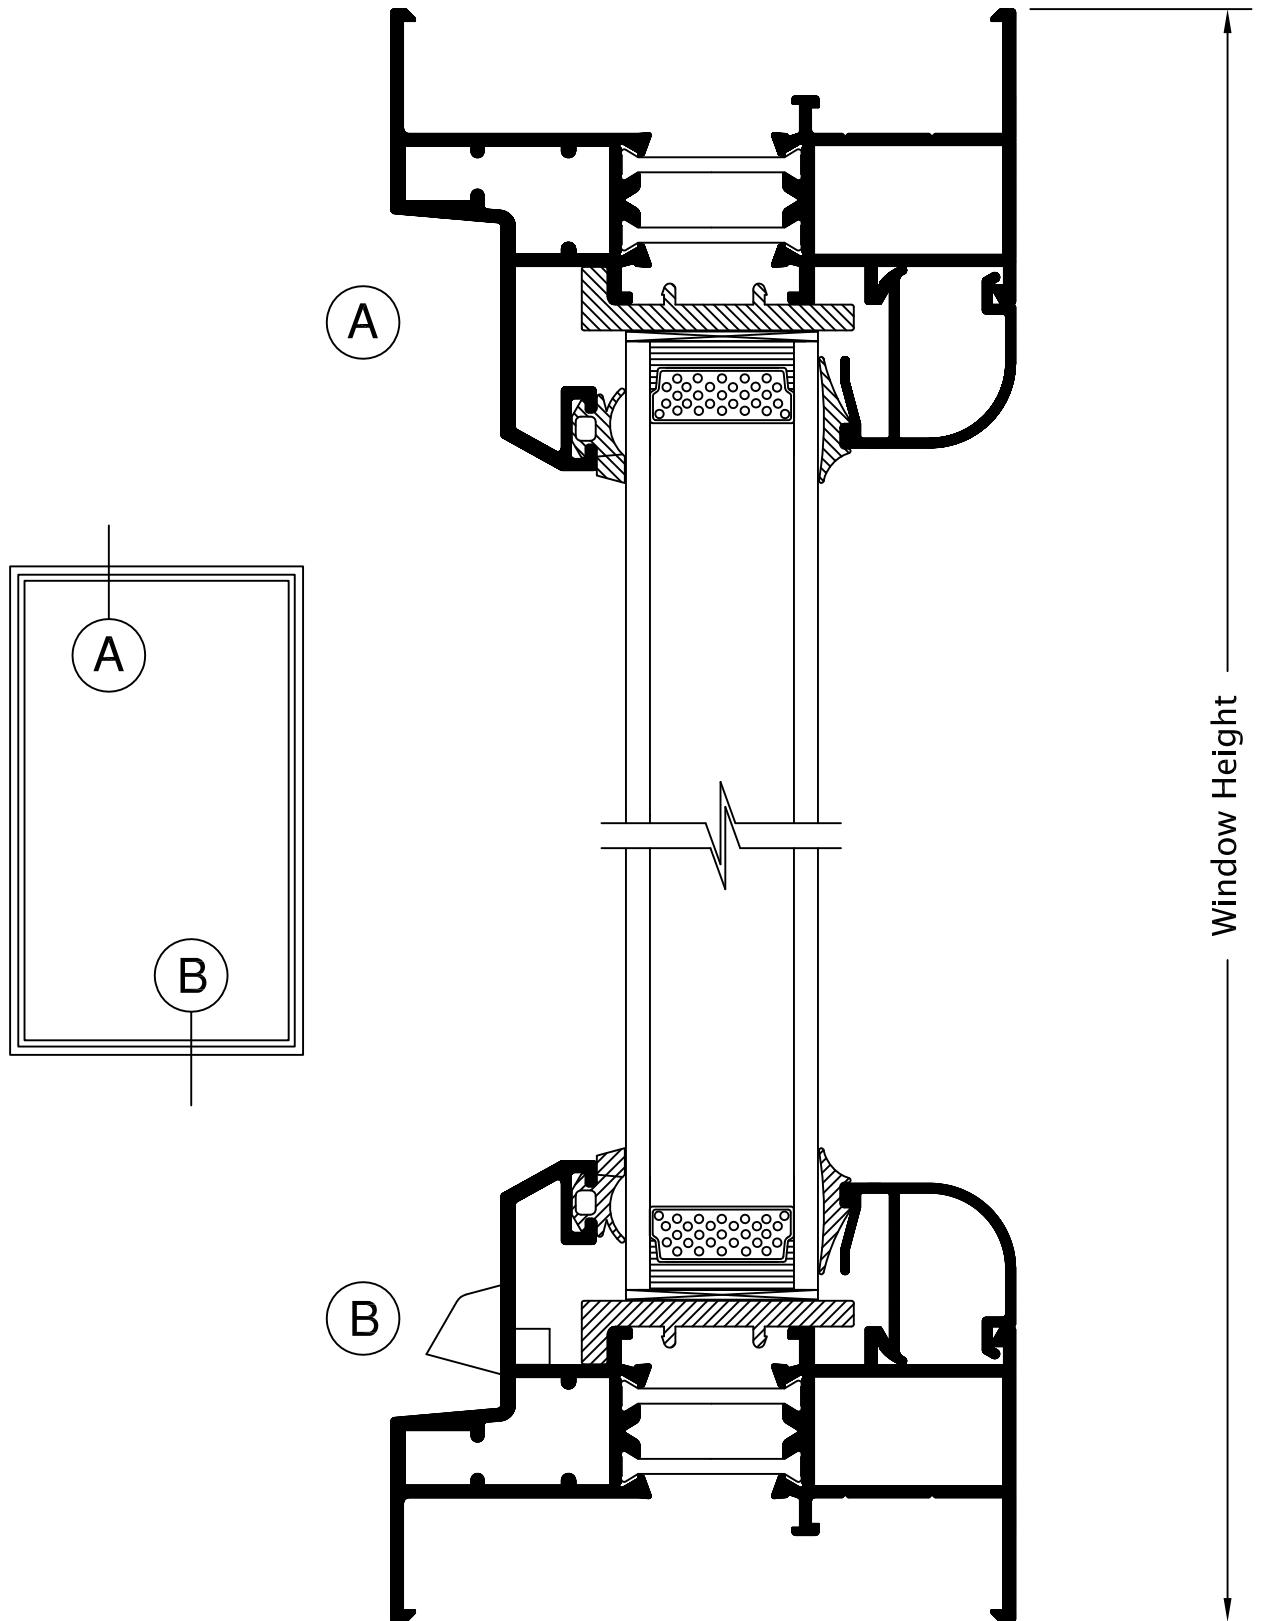

# SERIES 1450 3-1/4" FIXED WINDOW (HC40)

Product Details (Scale: Full size)