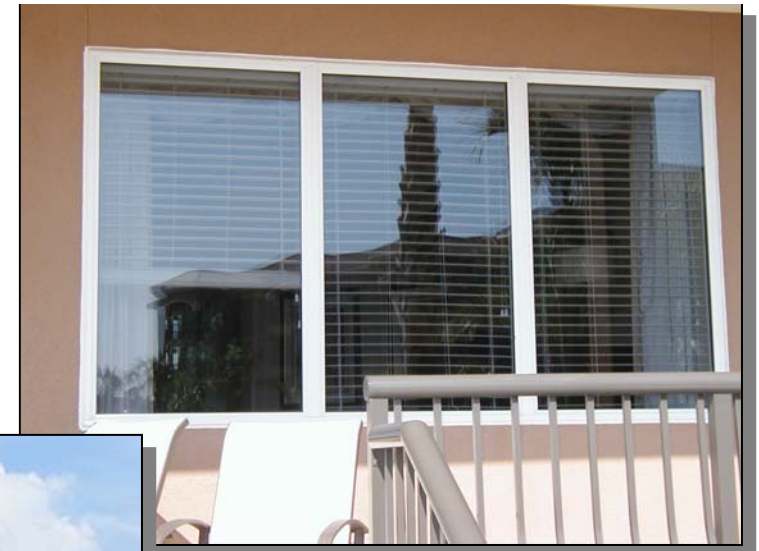

Mediterranea Condos Destin, FL

**Product: Series 515 Single Hung Window,
Series 550 Fixed Window
Flanged Frames
Glass: Gray Tinted
Color: White Powder Coat Finish**

12805 E. 31st St.
Tulsa, OK 74146
(800) 259-7580
Fax: (918) 665-2197
www.thermalwindows.com