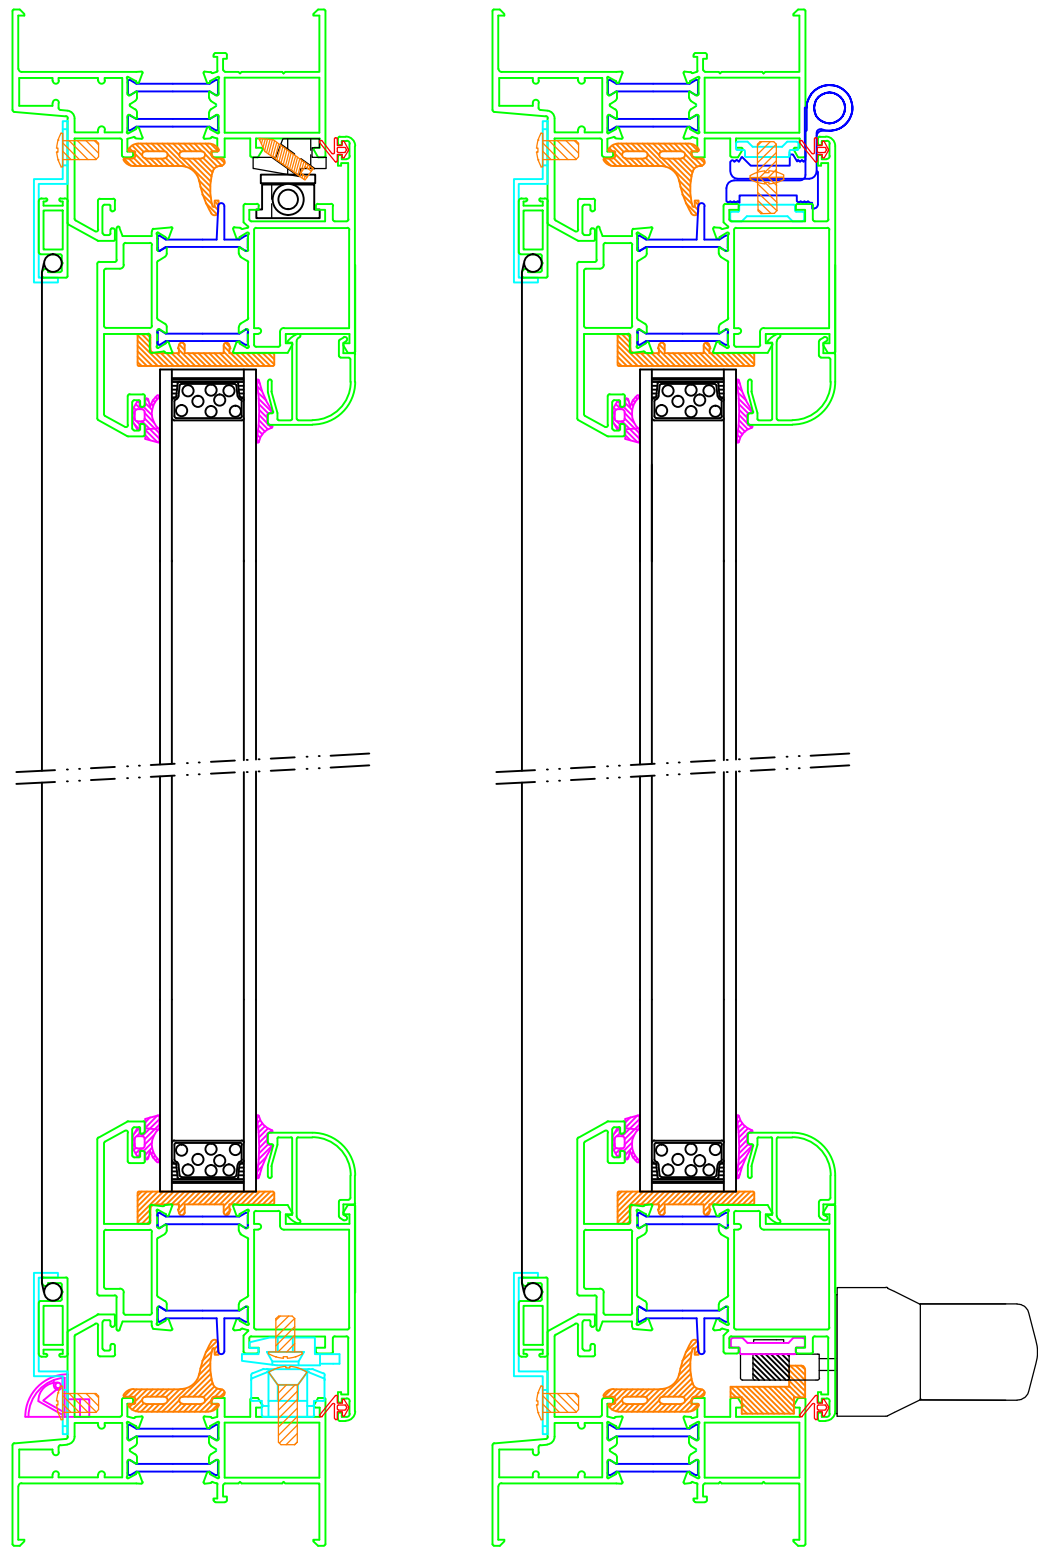

D:\wamp-ww\thermal\images\imagesDWG\1400\1900.dwg 02/19/2016

# SERIES "1900"  
SCALE: 1/2"=1"

02/16/2016

PAGE 01