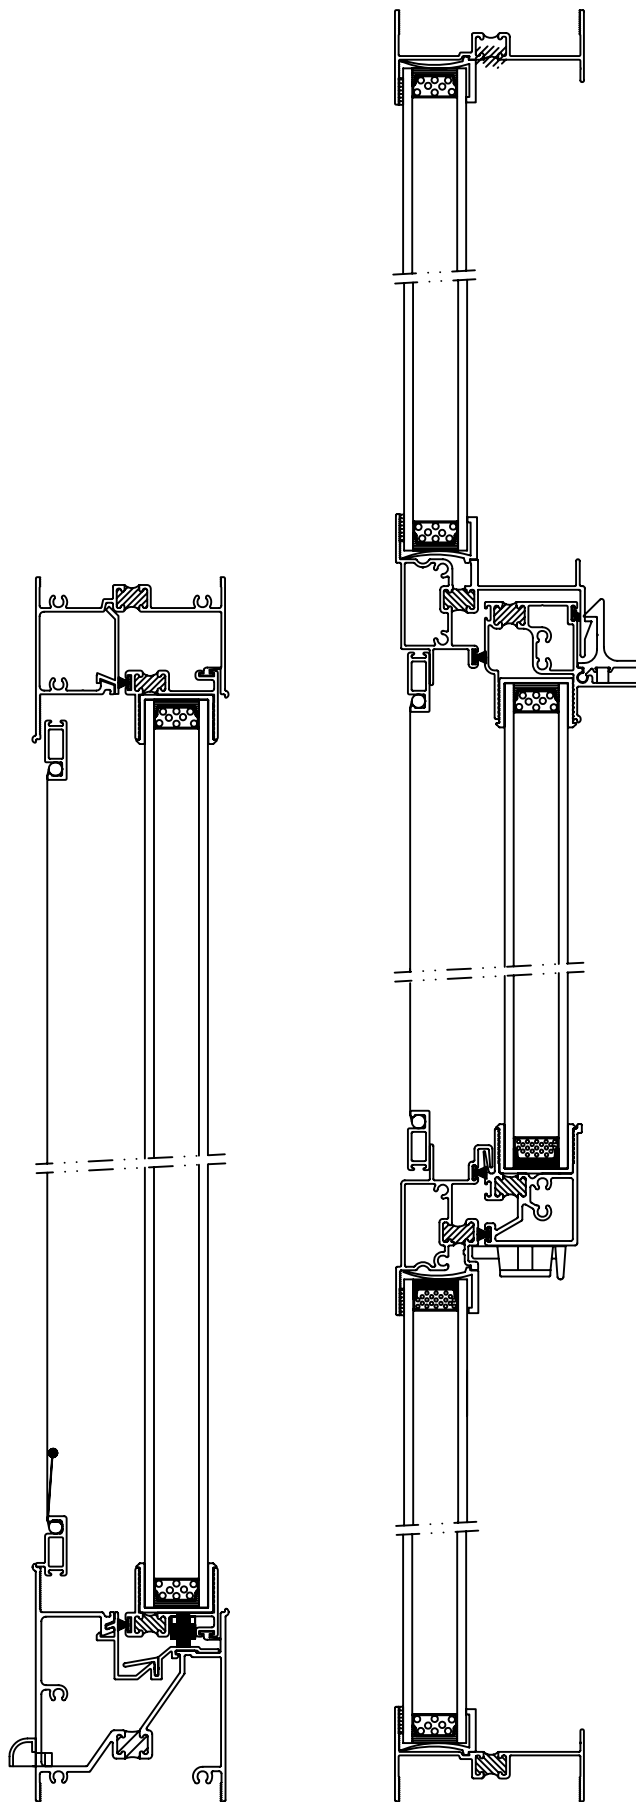

SERIES "526 C-55"

SCALE: 1/2"=1"

04/20/05

PAGE 01

THERMAL
WINDOWS, INC.

4/22/2010

PAGE 01

SERIES "526 OXO"
SCALE: 3/8"=1"

THERMAL
WINDOWS, INC.

SERIES "526B" W/FIN

SCALE: $1/2" = 1"$

04/29/10

PAGE 01

**THERMAL
WINDOWS, INC.**

03/15/07
PAGE 01

C70 SERIES "526B"
SCALE: 1/2"=1"

SERIES "526" w/fin

SCALE: 1/2"=1"

01/26/09

PAGE 01

THERMAL
WINDOWS, INC.

01/28/10
PAGE 01

○ SERIES "526C"
SCALE: 1/2"=1"