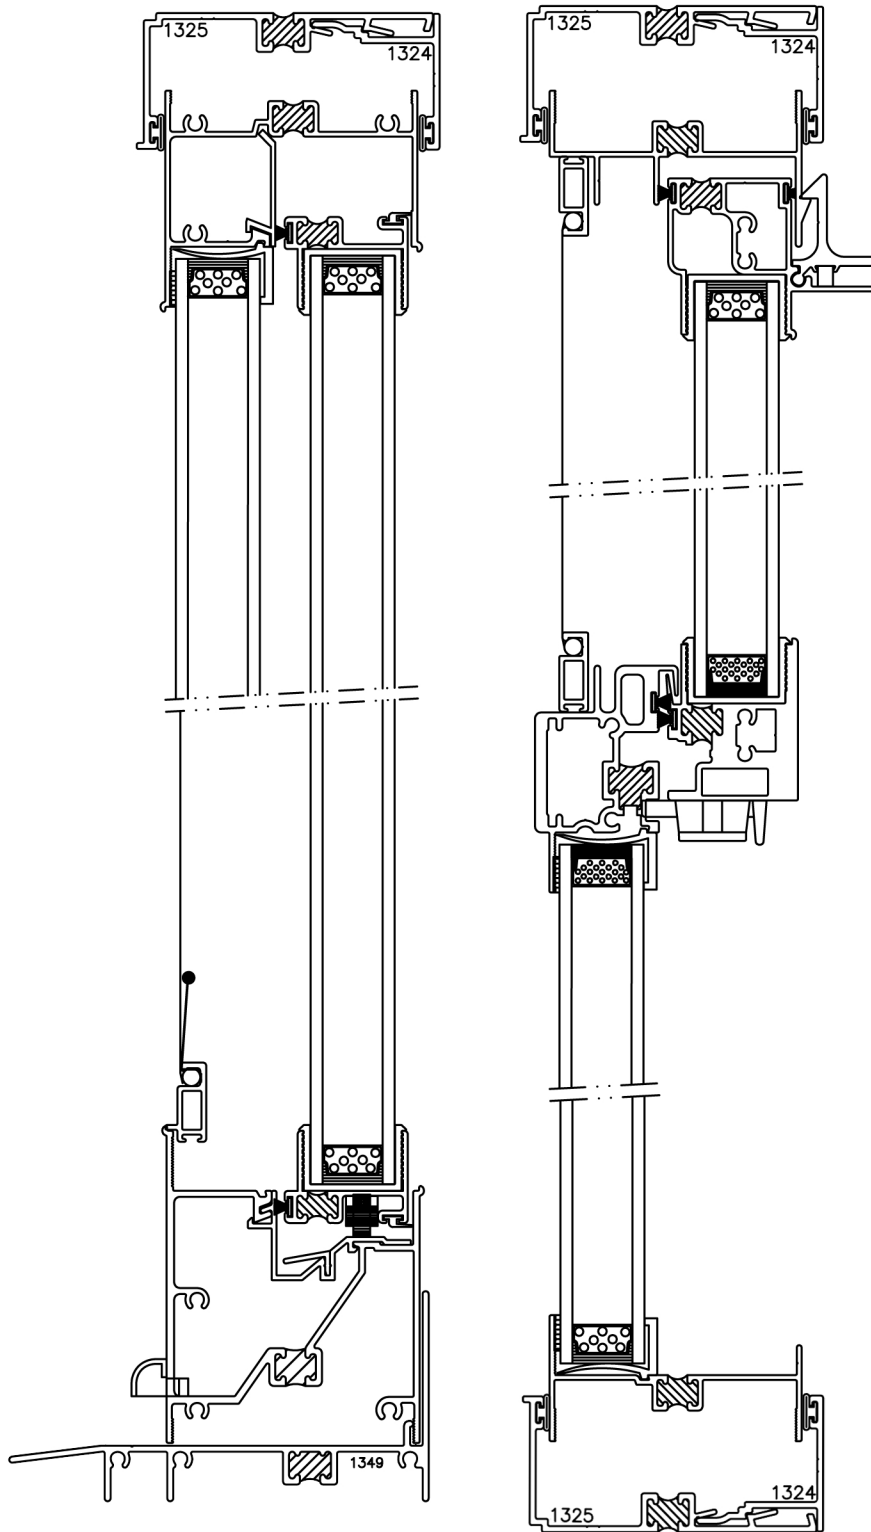

SERIES "526 C-55"

SCALE: 1/2"=1"

04/20/05

PAGE 01

THERMAL
WINDOWS, INC.

4/22/2010

PAGE 01

SERIES "526 OXO"
SCALE: 3/8"=1"

THERMAL
WINDOWS, INC.

SERIES "526B" W/FIN

SCALE: $1/2" = 1"$

04/29/10

PAGE 01

**THERMAL
WINDOWS, INC.**

03/15/07
PAGE 01

C70 SERIES "526B"
SCALE: 1/2"=1"

SERIES "526" w/fin

SCALE: 1/2"=1"

01/26/09

PAGE 01

THERMAL
WINDOWS, INC.

01/28/10
PAGE 01

○ SERIES "526C"
SCALE: 1/2"=1"