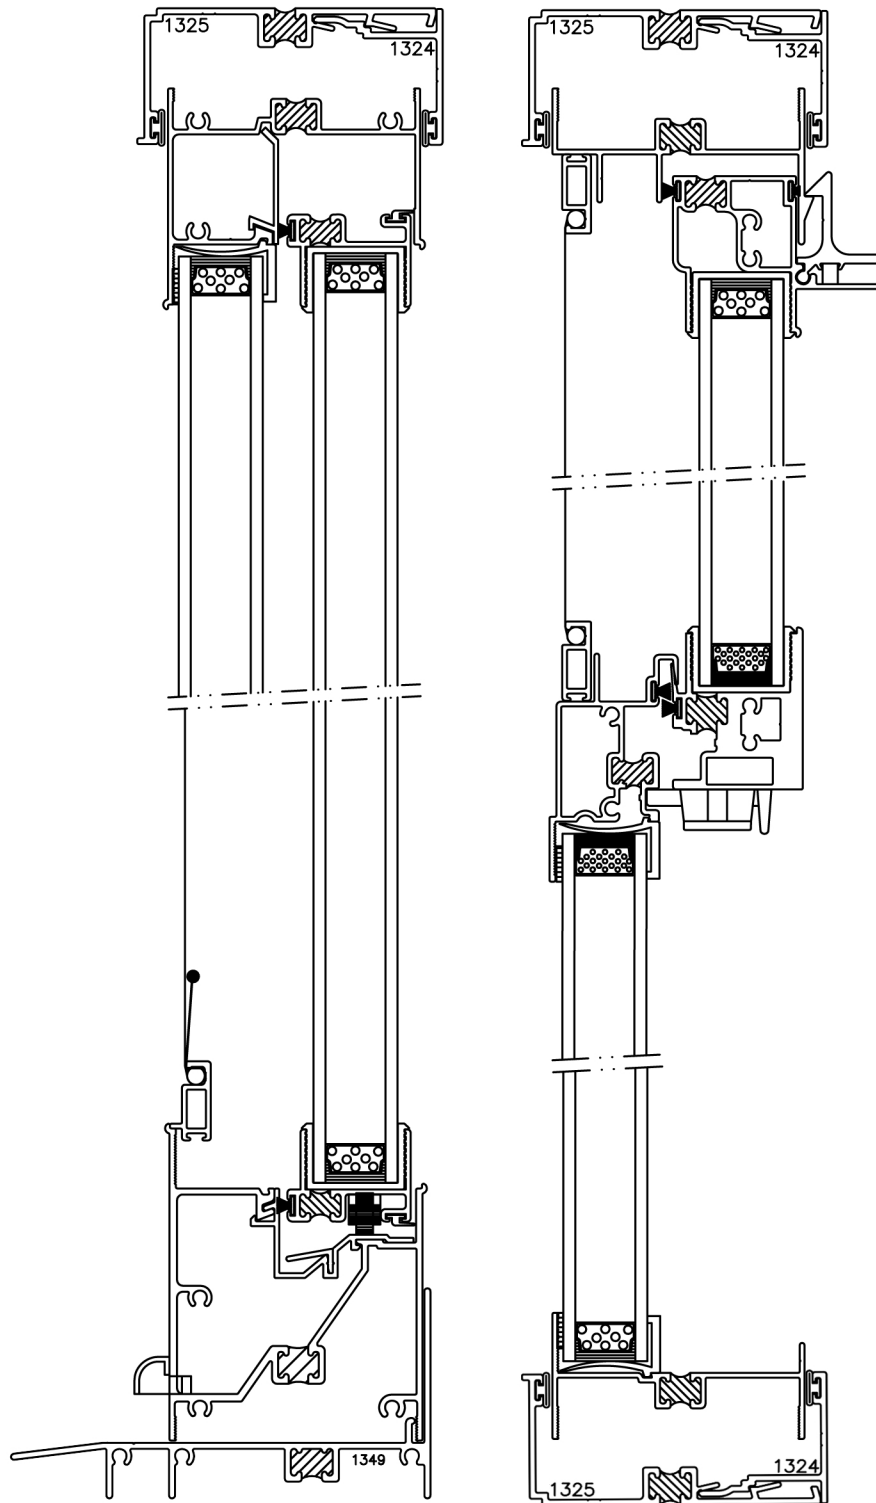

SERIES "526 C-55"

SCALE: 1/2"=1"

04/20/05

PAGE 01

THERMAL
WINDOWS, INC.

4/22/2010

PAGE 01

SERIES "526 OXO"
SCALE: 3/8"=1"

THERMAL
WINDOWS, INC.

SERIES "526B" W/FIN

SCALE: $1/2" = 1"$

04/29/10

PAGE 01

**THERMAL
WINDOWS, INC.**

03/15/07
PAGE 01

C70 SERIES "526B"
SCALE: 1/2"=1"

SERIES "526" w/fin

SCALE: 1/2"=1"

01/26/09

PAGE 01

THERMAL
WINDOWS, INC.

01/28/10
PAGE 01

○ SERIES "526C"
SCALE: 1/2"=1"